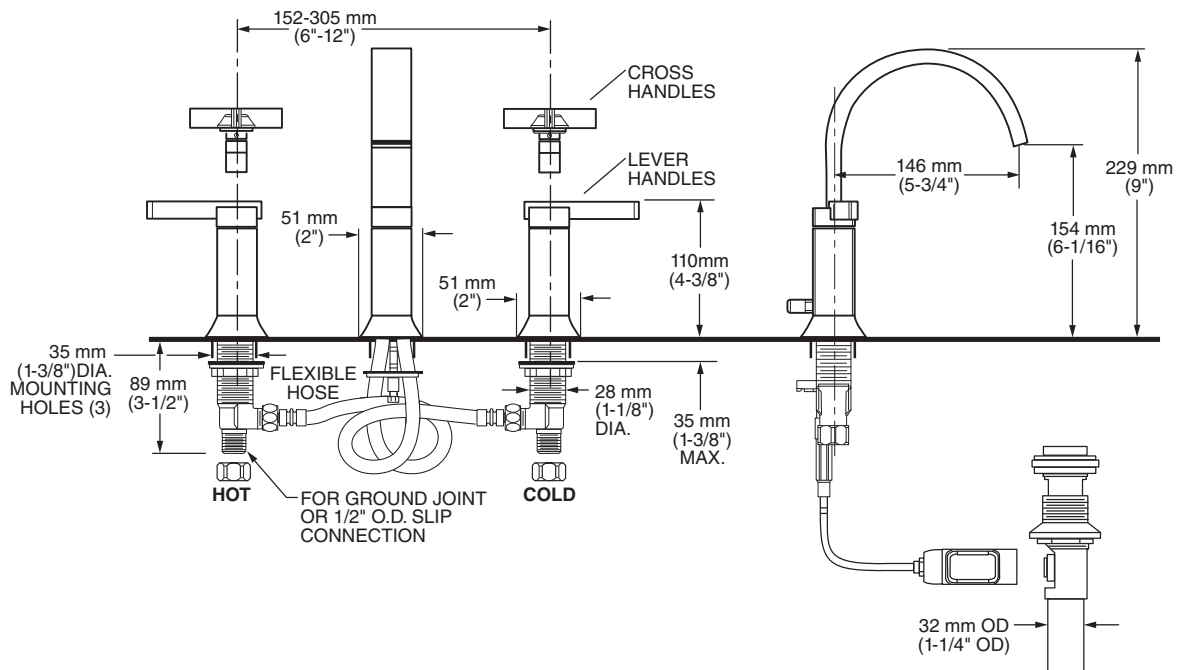

7430.801 Shown

MODEL NUMBER:

- ☐ **7430.801 Berwick Widespread**
Metal Speed Connect® pop-up drain.
Metal lever handles.
- ☐ **7430.821 Berwick Widespread**
Metal Speed Connect® pop-up drain.
Metal cross handles.

GENERAL DESCRIPTION:

Cast brass valve bodies with flexible hose connections for 6" to 12" (152 to 305 mm) installations. 1/4 turn washerless ceramic disc valve cartridges. Brass spout. Choice of metal lever or metal cross handles. One-half inch male inlet shanks with brass coupling nuts. 20 inch (500 mm) long flexible stainless steel drain cable is pre-assembled to spout. Metal Speed Connect® drain body with 1-1/4 inch (32 mm) tail piece. 1.2 gpm/4.5 L/min. maximum flow rate.

Lead Free: Faucet contains ≤ 0.25% total lead content by weighted average.

SUGGESTED SPECIFICATION

Two handle widespread lavatory faucet shall feature cast brass valve bodies with flexible hose connections for 6" to 12" installations. Shall also feature 1/4 turn washerless ceramic disc valve cartridges. Shall also feature a metal drain body with stainless steel cable actuation. Fitting shall be American Standard Model #7430.

BERWICK®
TWO-HANDLE WIDESPREAD LAVATORY FAUCET

CODES AND STANDARDS

These products meet or exceed the following codes and standards:

- ASME A112.18.1**
- NSF 61/Section 9 and Annex G**
- CSA B125.1**

Product Number	Description	Finish Options	
		Polished Chrome	PVD Satin Nickel
		002	295
7430.801	Berwick Widespread with metal Speed Connect® Pop-up drain. Metal lever handles.		
7430.821	Berwick Widespread with metal Speed Connect® Pop-up drain. Metal cross handles.		