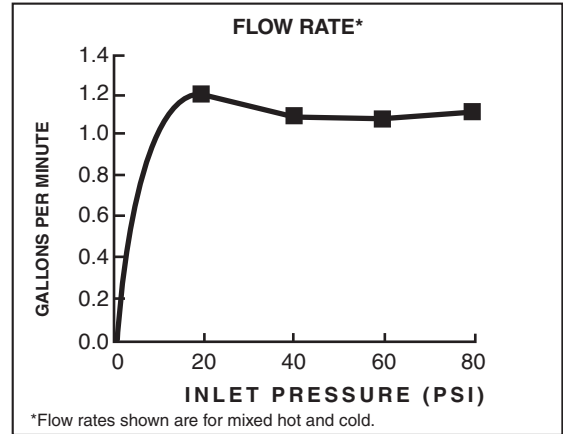

BERWICK®
TWO-HANDLE WIDESPREAD LAVATORY FAUCET

CODES AND STANDARDS

These products meet or exceed the following codes and standards:

- **ASME A112.18.1**
- **NSF 61/Section 9 and Annex G**
- **CSA B125.1**

Product Number	Description	Finish Options	
		Polished Chrome	PVD Satin Nickel
		002	295
7430.801	Berwick Widespread with metal Speed Connect® Pop-up drain. Metal lever handles.		
7430.821	Berwick Widespread with metal Speed Connect® Pop-up drain. Metal cross handles.		

Meets the American Disabilities Act Guidelines and **ANSI A117.1** Requirements for the physically challenged.