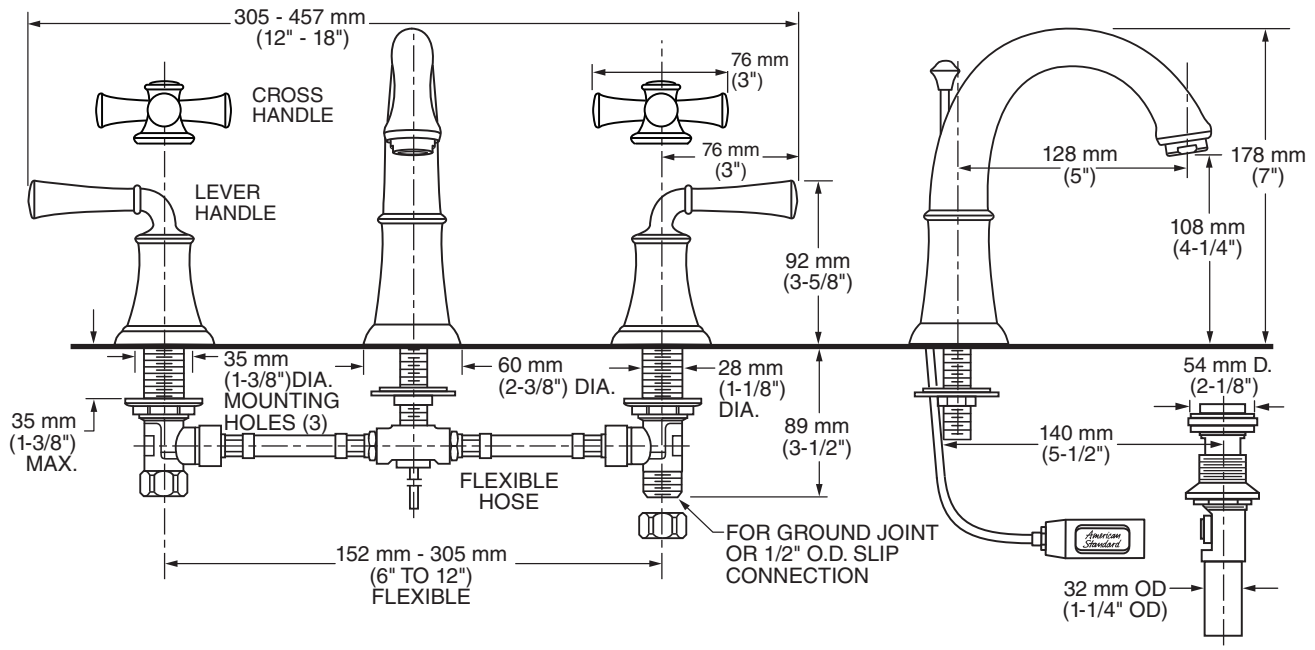

7420.801 Shown

**MODEL NUMBER:**

☐ **7420.801 Portsmouth Widespread**  
 Metal Speed Connect® pop-up drain.  
 Metal lever handles.

☐ **7420.821 Portsmouth Widespread**  
 Metal Speed Connect® pop-up drain.  
 Metal cross handles.

**GENERAL DESCRIPTION:**

Cast brass valve bodies with flexible hose connections for 6" to 12" (152 mm to 305 mm) installations. 1/4 turn washerless ceramic disc valve cartridges. Choice of metal lever or metal cross handles. Cast brass spout. One-half inch male inlet shanks with brass coupling nuts. 20" (500 mm) long flexible stainless steel drain cable is pre-assembled to spout. Metal Speed Connect® drain body with 1-1/4 inch (32 mm) tail piece. 1.2 gpm/4.5 L/min. maximum flow rate.

**Exclusive Speed Connect Metal Drain:**

- Fewer parts. Installs in less time.
- No adjustments required - seals the first time, every time.
- Flexible stainless steel cable - installs effortlessly in tight spaces.

**Lead Free:** Faucet contains ≤ 0.25% total lead content by weighted average.

**SUGGESTED SPECIFICATION**

Two-handle widespread lavatory faucet shall feature cast brass valve bodies with flexible hose connections for 6" to 12" installations. Shall also feature 1/4 turn washerless ceramic disc valve cartridges. Shall also feature a metal drain body with stainless steel cable actuation. Fitting shall be American Standard Model # 7420.....