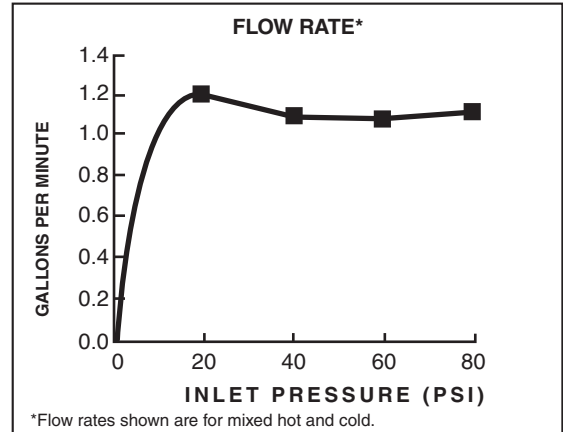

PORTSMOUTH®
TWO-HANDLE WIDESPREAD LAVATORY FAUCET
WITH BRASS CRESCENT SPOUT

CODES AND STANDARDS

These products meet or exceed the following codes and standards:

- **ASME A112.18.1**
- **CSA B125.1**
- **NSF 61/Section 9 and Annex G**

	Product Number	Description	Finish Options		
			Polished Chrome	Oil Rubbed Bronze	PVD Satin Nickel
			002	224	295
	7420.801	Portsmouth Widespread with Metal Speed Connect® pop-up drain. Metal lever handles.			
	7420.821	Portsmouth Widespread with Metal Speed Connect pop-up drain. Metal cross handles.			

Meets the American Disabilities Act Guidelines and **ANSI A117.1** Requirements for the physically challenged.

AERATOR MODIFICATIONS***	Parts Suffix**
0.5 gpm (1.9 Lpm) PCA* Spray	___F05
0.5 gpm (1.9 Lpm) Vandal Resistant PCA Spray	___V05
1.0 gpm (3.8 Lpm) PCA Aerator	___F10
1.0 gpm (3.8 Lpm) Vandal Resistant PCA Aerator	___V10
1.2 gpm (4.5 Lpm) Vandal Resistant PCA Aerator	___V12
1.5 gpm (5.7 Lpm) Vandal Resistant PCA Aerator	___V15

*PCA — Pressure Compensating

To modify a product, add suffix after the 4th digit (ex. 2064F05**101.002)

***Modified product models are **NOT** WaterSense certified.