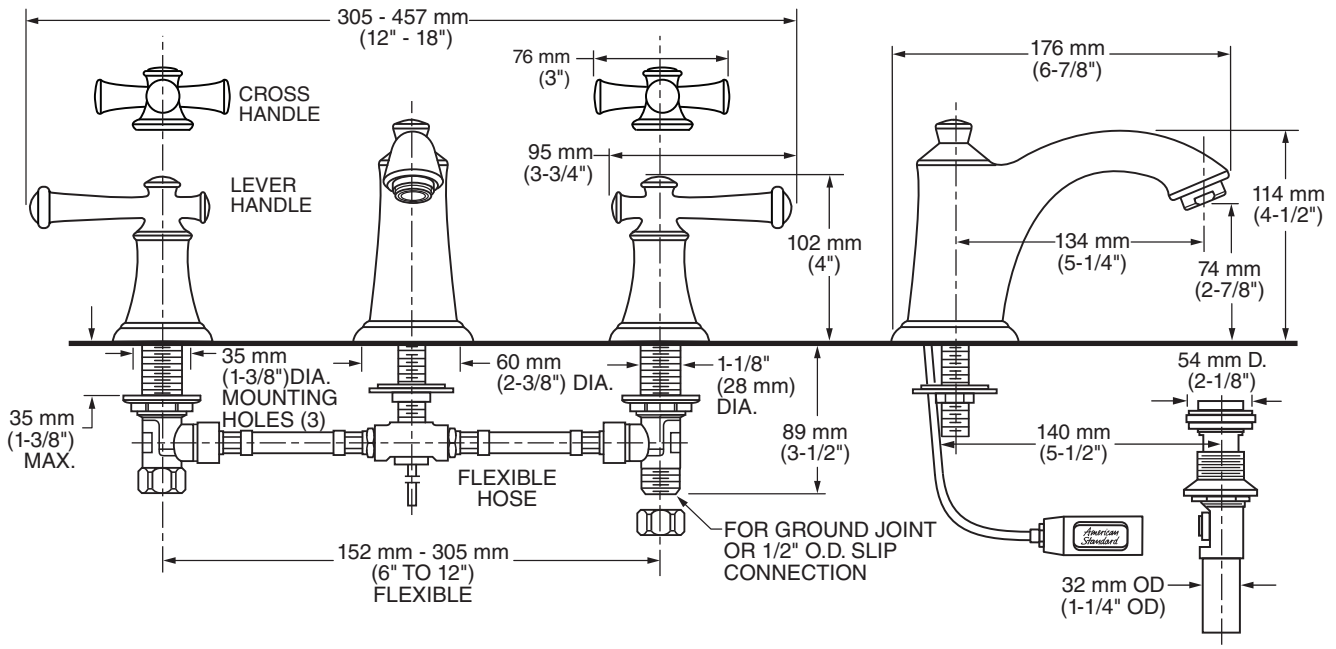

7415.801 Shown

**MODEL NUMBER:**

- **7415.801 Portsmouth Widespread**  
 Metal Speed Connect® pop-up drain.  
 Metal lever handles.

- **7415.821 Portsmouth Widespread**  
 Metal Speed Connect® pop-up drain.  
 Metal cross handles.

**GENERAL DESCRIPTION:**

Cast brass valve bodies with flexible hose connections for 6" to 12" (152 mm to 305 mm) installations. 1/4 turn washerless ceramic disc valve cartridges. Choice of metal lever or metal cross handles. Cast brass spout. One-half inch male inlet shanks with brass coupling nuts. 20" (500 mm) long flexible stainless steel drain cable is pre-assembled to spout. Metal Speed Connect® drain body with 1-1/4 inch (32 mm) tail piece. 1.2 gpm/4.5 L/min. maximum flow rate.

**Exclusive Speed Connect Metal Drain:**

- Fewer parts. Installs in less time.
- No adjustments required - seals the first time, every time.
- Flexible stainless steel cable - installs effortlessly in tight spaces.

**Lead Free:** Faucet contains ≤ 0.25% total lead content by weighted average.

**SUGGESTED SPECIFICATION**

Two handle widespread lavatory faucet shall feature cast brass valve bodies with flexible hose connections for 6" to 12" installations. Shall also feature 1/4 turn washerless ceramic disc valve cartridges. Shall also feature a metal drain body with stainless steel cable actuation. Fitting shall be American Standard Model # 7415.\_\_\_\_.