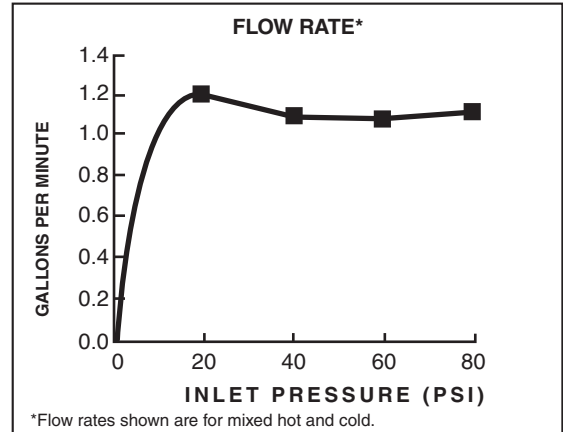

PORTSMOUTH®
TWO-HANDLE WIDESPREAD LAVATORY FAUCET
WITH BRASS TRADITIONAL SPOUT

CODES AND STANDARDS

These products meet or exceed the following codes and standards:

- **ASME A112.18.1**
- **CSA B125.1**
- **NSF 61/Section 9 and Annex G**

	Product Number	Description	Finish Options		
			Polished Chrome	Oil Rubbed Bronze	PVD Satin Nickel
			002	224	295
	7415.801	Portsmouth Widespread with Metal Speed Connect® pop-up drain. Metal lever handles.			
	7415.821	Portsmouth Widespread with Metal Speed Connect pop-up drain. Metal cross handles.			

Meets the American Disabilities Act Guidelines and **ANSI A117.1** Requirements for the physically challenged.

AERATOR MODIFICATIONS***	Parts Suffix**
0.5 gpm (1.9 Lpm) PCA* Spray	___F05
0.5 gpm (1.9 Lpm) Vandal Resistant PCA Spray	___V05
1.0 gpm (3.8 Lpm) PCA Aerator	___F10
1.0 gpm (3.8 Lpm) Vandal Resistant PCA Aerator	___V10
1.2 gpm (4.5 Lpm) Vandal Resistant PCA Aerator	___V12
1.5 gpm (5.7 Lpm) Vandal Resistant PCA Aerator	___V15

*PCA — Pressure Compensating

To modify a product, add suffix after the 4th digit (ex. 2064F05**101.002)

***Modified product models are **NOT** WaterSense certified.