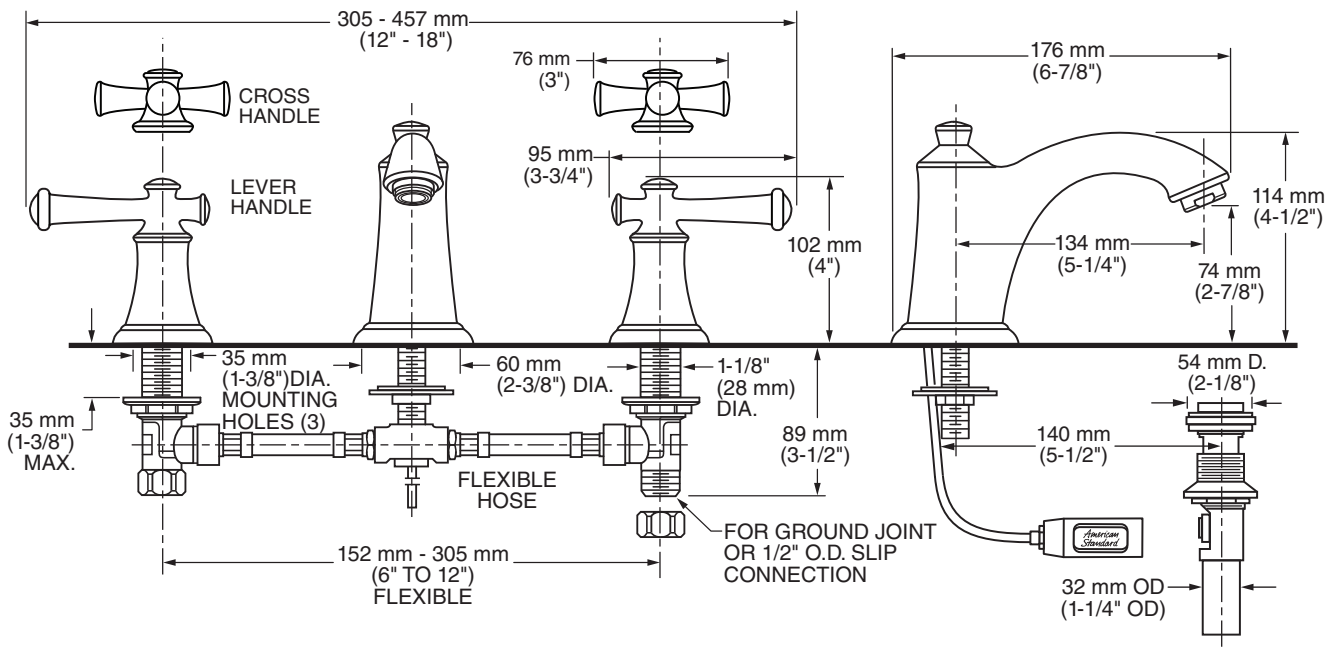

7415.801 Shown

MODEL NUMBER:

☐ **7415.801 Portsmouth Widespread**
 Metal Speed Connect® pop-up drain.
 Metal lever handles.

☐ **7415.821 Portsmouth Widespread**
 Metal Speed Connect® pop-up drain.
 Metal cross handles.

GENERAL DESCRIPTION:

Cast brass valve bodies with flexible hose connections for 6" to 12" (152 mm to 305 mm) installations. 1/4 turn washerless ceramic disc valve cartridges. Choice of metal lever or metal cross handles. Cast brass spout. One-half inch male inlet shanks with brass coupling nuts. 20" (500 mm) long flexible stainless steel drain cable is pre-assembled to spout. Metal Speed Connect® drain body with 1-1/4 inch (32 mm) tail piece. 1.2 gpm/4.5 L/min. maximum flow rate.

Exclusive Speed Connect Metal Drain:

- Fewer parts. Installs in less time.
- No adjustments required - seals the first time, every time.
- Flexible stainless steel cable - installs effortlessly in tight spaces.

Lead Free: Faucet contains ≤ 0.25% total lead content by weighted average.

SUGGESTED SPECIFICATION

Two-handle widespread lavatory faucet shall feature cast brass valve bodies with flexible hose connections for 6" to 12" installations. Shall also feature 1/4 turn washerless ceramic disc valve cartridges. Shall also feature a metal drain body with stainless steel cable actuation. Fitting shall be American Standard Model # 7415.