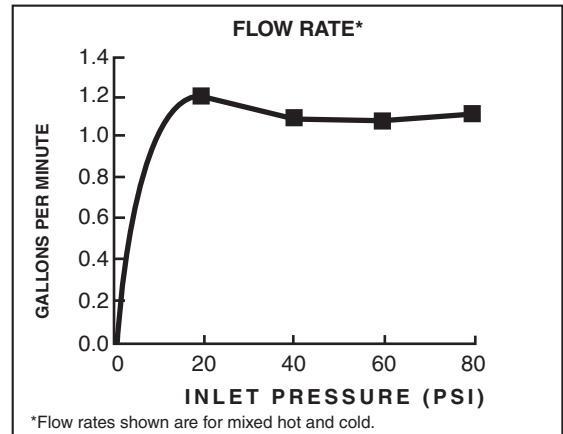

PORTSMOUTH®
TWO-HANDLE WIDESPREAD LAVATORY FAUCET
WITH BRASS TRADITIONAL SPOUT

CODES AND STANDARDS

These products meet or exceed the following codes and standards:

- **ASME A112.18.1**
- **CSA B125.1**
- **NSF 61/Section 9 and Annex G**

	Product Number	Description	Finish Options		
			Polished Chrome	Oil Rubbed Bronze	PVD Brushed Nickel
			002	224	295
	7415.801	Portsmouth Widespread with Metal Speed Connect® pop-up drain. Metal lever handles.			
	7415.821	Portsmouth Widespread with Metal Speed Connect pop-up drain. Metal cross handles.			

Meets the American Disabilities Act Guidelines and **ANSI A117.1** Requirements for the physically challenged.

AERATOR MODIFICATIONS***	Parts Suffix**
0.5 gpm (1.9 Lpm) PCA* Spray	___F05
0.5 gpm (1.9 Lpm) Vandal Resistant PCA Spray	___V05
1.0 gpm (3.8 Lpm) PCA Aerator	___F10
1.0 gpm (3.8 Lpm) Vandal Resistant PCA Aerator	___V10
1.2 gpm (4.5 Lpm) Vandal Resistant PCA Aerator	___V12
1.5 gpm (5.7 Lpm) Vandal Resistant PCA Aerator	___V15

*PCA — Pressure Compenbrushedg

To modify a product, add suffix after the 4th digit (ex. 2064F05**101.002)

***Modified product models are **NOT** WaterSense certified.