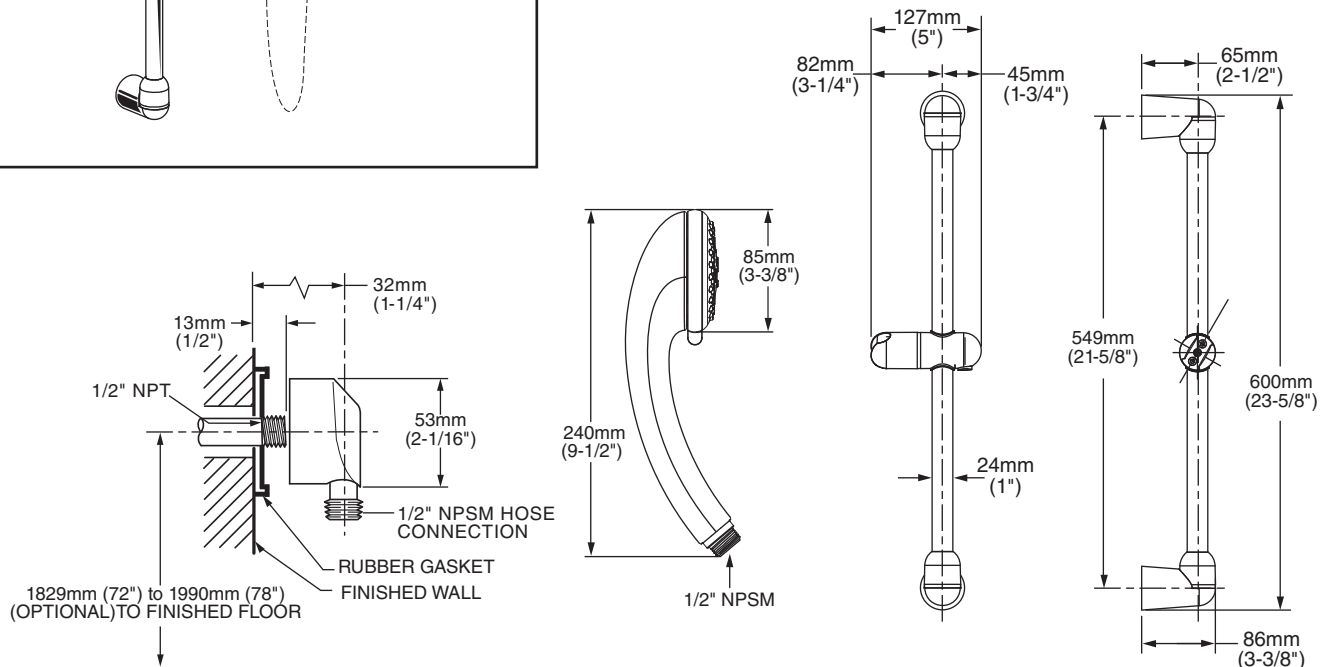

MODEL NUMBER:

☐ **1662.600 Shower System Kit**

Includes:

- Soft Hand Shower 1660.500
- Hose 8888.035
- Wall Supply 8888.037
- Standard Slide Bar 1660.225

GENERAL DESCRIPTION:

Complete shower system kit includes: a wall supply with 1/2" NPT female inlet, 1/2" NPSM male outlet; a 59" (1500mm) shower hose; a "Soft" hand shower; and a 25" Standard Slide Bar. Hand shower adjusts from a conventional spray to a gentle aerated flow. Spray pattern can be changed with the flick of the thumb. 2.5 gpm/9.5L/min. flow restrictor. Adjustable shower holder can be set at any height or position along the bar and angle up to 45°. Kit includes double check valves to prevent cross flow of hot and cold water.

PRODUCT FEATURES:

HAND SHOWER

Lightweight, Ergonomic Design: For a sure grip even with wet, soapy hands.

Simple Spray Pattern Adjustment: Spray patterns can be changed with a flick of the thumb. A true one-handed operation.

Variety of Spray Patterns: Allows the user to select the type of spray best suited to their needs.

SLIDE BAR

Simple Height Adjustment: Allows positioning of the personal shower anywhere along the bar.

SELECTION OF FINISHES

Available Finishes: Wide range of durable finishes.

SUGGESTED SPECIFICATION:

Shower system shall feature a wall supply with 1/2" NPT female inlets, 1/2" NPSM male outlet, 59" hose, hand shower and a 25" Standard Slide Bar. Hand shower shall be ergonomically designed for a positive grip even when wet. Spray pattern adjustment shall be performed with simple movement of thumb without need to change grip on handle. Kit shall include double check valves to prevent cross flow of hot and cold water. Fitting shall be American Standard Model # 1662.600.____.