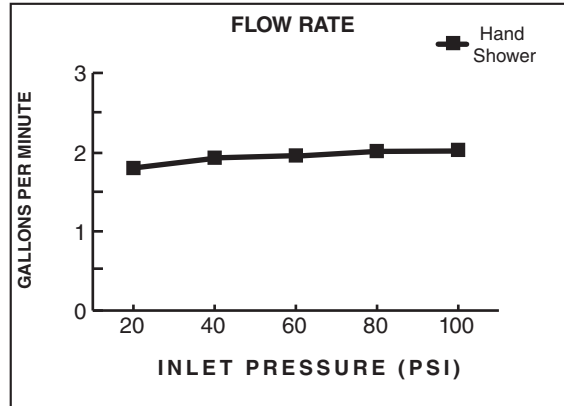

CODES AND STANDARDS

Install as required to comply with local code requirements.

ASME A112.18.1
CSA 125

Product Number	Description	Finish Options	
		Polished Chrome	PVD Satin Nickel
1662.600	Shower System Kit. Contains "Soft" hand shower, hose, wall supply and deluxe slide bar.	002	295