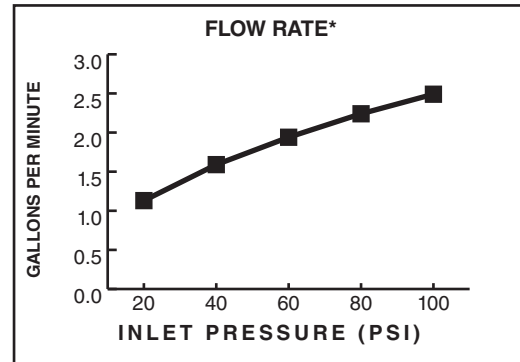

CODES AND STANDARDS

These products meet or exceed the following codes and standards:

**ASME A112.18.1
CSA 125.1**

Product Number	Description	Finish Options		
		Polished Chrome	Oil Rubbed Bronze	PVD Satin Nickel
		002	224	295
1660.660	6" Rain Showerhead Only			
1660.680	8" Rain Showerhead Only			
1660.610	10" Rain Showerhead Only			

Showerhead Accessories		
Product Number	Description	
1660.103	3" Ceiling Mount Shower Arm	
1660.186	6" Ceiling Mount Shower Arm	
1660.190	12" Ceiling Mount Shower Arm	
1660.194	12" Wall Mount Right Angle Shower Arm	
1660.118	18" Wall Mount Right Angle Shower Arm	
1660.198	12" Shepherd's Crook Shower Arm	
1660.191	Square Shower Arm Escutcheon