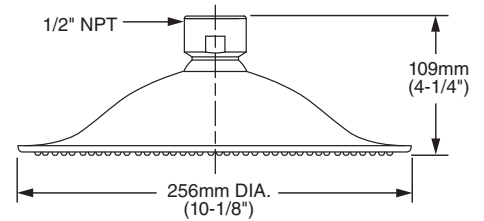

MODEL NUMBER:

- 1660.660 6" Traditional Rain Showerhead Only
- 1660.680 8" Traditional Rain Showerhead Only
- 1660.610 10" Traditional Rain Showerhead Only

1660.610 Shown

GENERAL DESCRIPTION:

Rain showerhead. Brass construction. Drenching rain spray pattern. Brass ball joint. Easy clean spray nozzles. 1/2" NPT connection. 2.5gpm/9.5L/min. maximum flow rate.

SUGGESTED SPECIFICATION

Showerhead shall have rain spray pattern and brass ball joint. Fitting shall be American Standard Model # 1660.6__.

CODES AND STANDARDS

These products meet or exceed the following codes and standards:

**ASME A112.18.1
CSA 125.1**

Product Number	Description	Finish Options		
		Polished Chrome	Oil Rubbed Bronze	PVD Satin Nickel
		002	224	295
1660.660	6" Rain Showerhead Only			
1660.680	8" Rain Showerhead Only			
1660.610	10" Rain Showerhead Only			