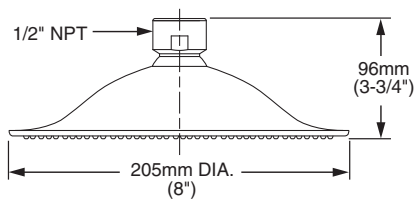

MODEL NUMBER:

- 1660.660 6" Traditional Rain Showerhead Only
- 1660.680 8" Traditional Rain Showerhead Only
- 1660.610 10" Traditional Rain Showerhead Only

1660.610 Shown

GENERAL DESCRIPTION:

Rain showerhead. Brass construction. Drenching rain spray pattern. Brass ball joint. Easy clean spray nozzles. 1/2" NPT connection. 2.5gpm/9.5L/min. maximum flow rate.

SUGGESTED SPECIFICATION

Showerhead shall have rain spray pattern and brass ball joint. Fitting shall be American Standard Model # 1660.6__.

CODES AND STANDARDS

These products meet or exceed the following codes and standards:

**ASME A112.18.1
CSA 125.1**

Product Number	Description	Finish Options		
		Polished Chrome	Oil Rubbed Bronze	PVD Satin Nickel
		002	224	295
1660.660	6" Rain Showerhead Only			
1660.680	8" Rain Showerhead Only			
1660.610	10" Rain Showerhead Only			