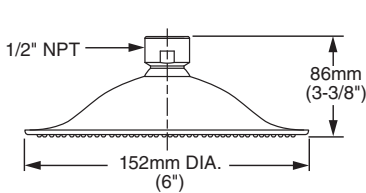

MODEL NUMBER:

- 1660.660 6" Traditional Rain Showerhead Only
- 1660.680 8" Traditional Rain Showerhead Only
- 1660.610 10" Traditional Rain Showerhead Only

1660.610 Shown

GENERAL DESCRIPTION:

Rain showerhead. Brass construction. Drenching rain spray pattern. Brass ball joint. Easy clean spray nozzles. 1/2" NPT connection. 2.5gpm/9.5L/min. maximum flow rate.

SUGGESTED SPECIFICATION

Showerhead shall have rain spray pattern and brass ball joint. Fitting shall be American Standard Model # 1660.6__.

CODES AND STANDARDS

These products meet or exceed the following codes and standards:

**ASME A112.18.1
CSA 125.1**

Product Number	Description	Finish Options		
		Polished Chrome	Oil Rubbed Bronze	PVD Satin Nickel
		002	224	295
1660.660	6" Rain Showerhead Only			
1660.680	8" Rain Showerhead Only			
1660.610	10" Rain Showerhead Only			