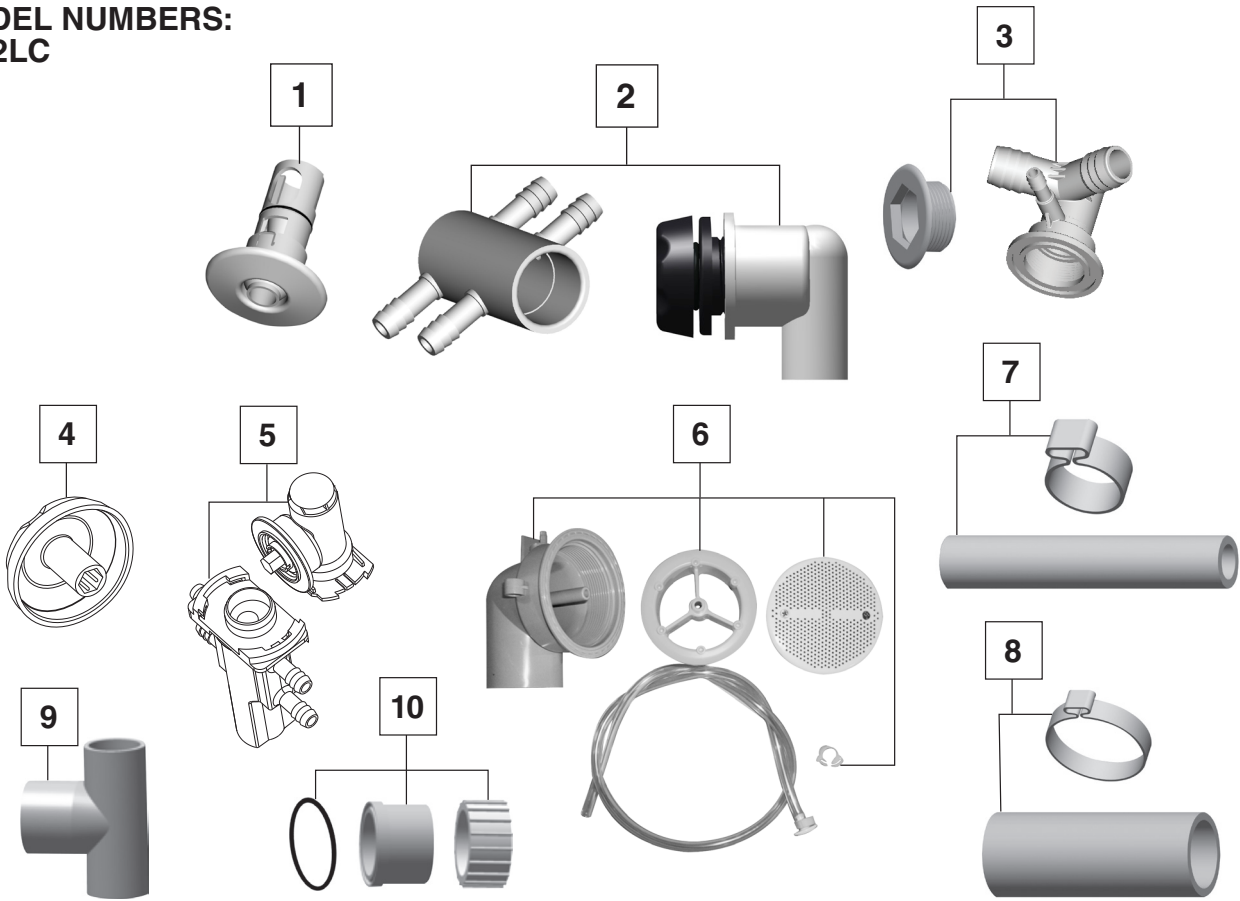

STANDARD WHIRLPOOL SYSTEM

MODEL NUMBERS:
2732LC

NO.	DESCRIPTION	PART #	AVAILABLE COLOR	QTY
1	Economy Jet Cover & Nozzle Assembly	754467-201.XXX0A	011, 020, 021, 222	1
2	Kit: Economy Air Control & 4-Port Manifold, Standard PVC	755011-101.XXX0A	011, 020, 021, 178, 222	1
3	Kit: Clean Small Jet Body & Threaded Escutcheon, Antimicrobial PVC	755009-151.0070A	N/A	1
4	Submersible Air Volume Control Cap	753665-201.XXX0A	011, 020, 021, 178, 222	1
5	Kit: Submersible Air Control, Manifold & Escutcheon, Antimicrobial PVC	755012-151.0070A	N/A	1
6	Kit: NuWhirl Suction Fitting, Elbow, Body, Tubing Assembly & Clamp Antimicrobial PVC	755017-151.XXX0A	011, 020, 021, 178, 222	1
7	Kit: 3/8" Hose Kit, Antimicrobial PVC with couplings (not shown)	755026-151.0070A	N/A	2 FT
8	Kit: 1" Hose Kit, Antimicrobial PVC with couplings (not shown)	755027-151.0070A	N/A	2 FT
9	Discharge Tee Antimicrobial PVC	047438-0050C	N/A	1
10	Pump Suction/Discharge Coup Antimicrobial PVC	047186-0050C	N/A	1

Available Colors: 011 - Artic White, 020 - White, 021 - Bone, 178 - Black, 222 - Linen

STANDARD WHIRLPOOL SYSTEM

MODEL NUMBERS:
2732LC

NO.	DESCRIPTION	PART #	AVAILABLE COLOR	QTY
1	Air Actuator Tubing - 3FT.	047602-0070A		1
2	Air Actuator	752439-XXX0A	011, 020, 021, 222	1
3	WOW pump – 1.25 HPR	752538-0070A		1
Available Colors: 011 - Artic White, 020 - White, 021 - Bone, 222 - Linen				