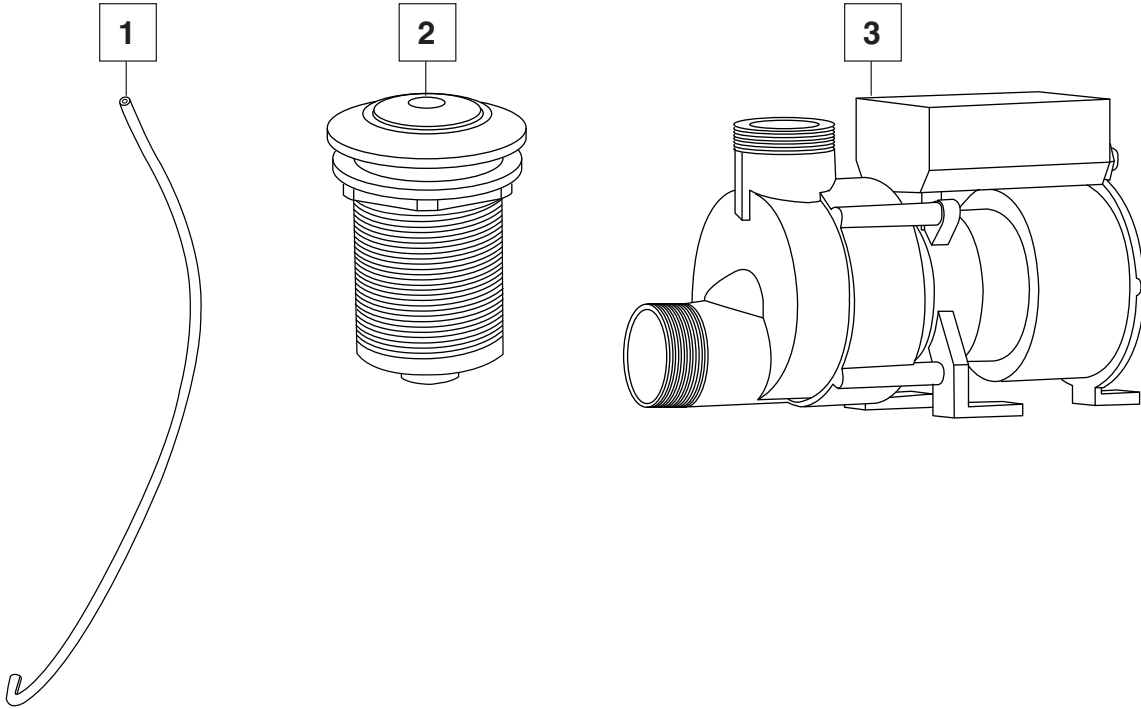

STANDARD WHIRLPOOL SYSTEM

MODEL NUMBERS:
2732LC

NO.	DESCRIPTION	PART #	AVAILABLE COLOR	QTY
1	Economy Jet Cover & Nozzle Assembly	754467-201.XXX0A	011, 020, 021, 222	1
2	Kit: Economy Air Control & 4-Port Manifold, Standard PVC	755011-101.XXX0A	011, 020, 021, 178, 222	1
3	Kit: Clean Small Jet Body & Threaded Escutcheon, Antimicrobial PVC	755009-151.0070A	N/A	1
4	Submersible Air Volume Control Cap	753665-201.XXX0A	011, 020, 021, 178, 222	1
5	Kit: Submersible Air Control, Manifold & Escutcheon, Antimicrobial PVC	755012-151.0070A	N/A	1
6	Kit: NuWhirl Suction Fitting, Elbow, Body, Tubing Assembly & Clamp Antimicrobial PVC	755017-151.XXX0A	011, 020, 021, 178, 222	1
7	Kit: 3/8" Hose Kit, Antimicrobial PVC with couplings (not shown)	755026-151.0070A	N/A	2 FT
8	Kit: 1" Hose Kit, Antimicrobial PVC with couplings (not shown)	755027-151.0070A	N/A	2 FT
9	Discharge Tee Antimicrobial PVC	047438-0050C	N/A	1
10	Pump Suction/Discharge Coup Antimicrobial PVC	047186-0050C	N/A	1

Available Colors: 011 - Artic White, 020 - White, 021 - Bone, 178 - Black, 222 - Linen

STANDARD WHIRLPOOL SYSTEM

MODEL NUMBERS:
2732LC

NO.	DESCRIPTION	PART #	AVAILABLE COLOR	QTY
1	Air Actuator Tubing - 3FT.	047602-0070A		1
2	Air Actuator	752439-XXX0A	011, 020, 021, 222	1
3	WOW pump – 1.25 HPR	752538-0070A		1
Available Colors: 011 - Artic White, 020 - White, 021 - Bone, 222 - Linen				