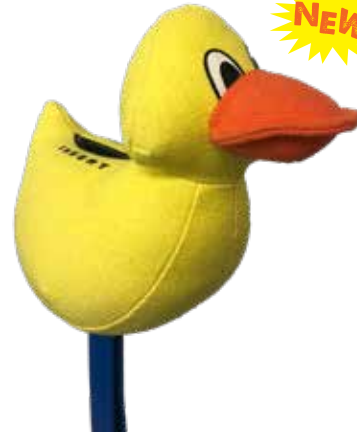

HELPS MASSAGE GUMS AND FLOSS TEETH/GREAT FOR CHEWERS

SLINGER™
FETCH WITHOUT THE MESS

SLINGER™

The patented Slinger launcher allows for hands free pick up of toys slobber free! Toys can be easily launched.

SLINGER™
PLAY FETCH LIKE NEVER BEFORE!

SLINGER™ WITH BALL

29350 - SMALL STICK 18"
29180 - LARGE STICK 21.5"
29181 - JUST BALL 2.65"

HARD RUBBER BALL

SLINGER™ WITH DUCK

29300 - LARGE STICK 21.5"

PLUSH CANVAS DUCK TOY