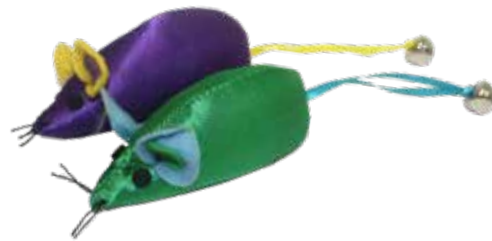

CLASSIC TOYS FOR YOUR CAT

MESH SHAPES

- 20182 - ASSORTMENT 3.5"

MESH WITH BALL AND FEATHER

MULTI-COLORED MICE

- 20133 - ASSORTED COLORS 2"

FOUR PACK-RATTLE SOUNDS

MOUSE WITH BELL