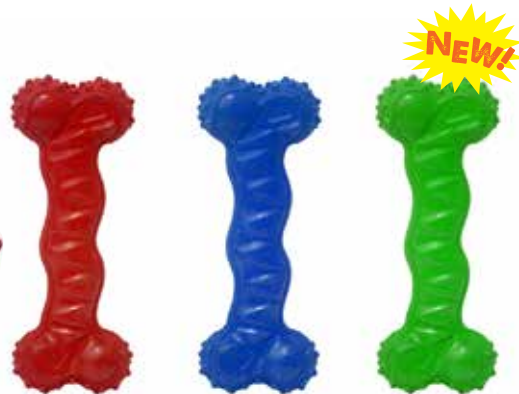

BOINGO BALL™

55554 - ASSORTED COLORS 3.5"
55555 - ASSORTED COLORS 5"

RATTLES WHEN ROLLED

BOLLI BALL™

51600 - ASSORTED COLORS 3.5"

GREAT FOR GRIPPING

**MAKES
CREAKY
SOUND!**

CREAKY BONE™