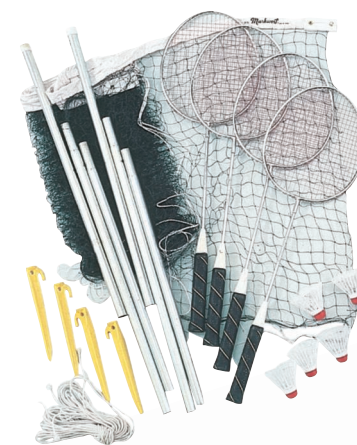

★ SHUTTLECOCKS ★

JEX AIRSHUTTLE SHUTTLECOCK

Pink skirt. 3 shuttlecocks per tube.
WT-111P-EG **11.00 EA TUBE**

JEX 600

Jex 600 Official Grade Nylon Shuttlecock.
 6 shuttlecocks per tube.
WT-105F White **\$13.00 EA TUBE**
WT-105FY Yellow **\$13.00 EA TUBE**

HB22 **\$24.00 EA** 1.4 lbs

BACKYARD NET

BN101 **\$1.98 EA**

36 pcs 41 lbs

POLY MESH

Vinyl top band, polyethylene netting, binding on bottom and ends. 20' x 30' x 3/4" mesh. Nylon top rope.

B20NET **\$20.00 EA**

24 pcs 22 lbs

POLY MESH

Maroon polyethylene with white PVC top band. Polyethylene rope, 20' x 30' x 3/4" mesh.

103NET **\$14.80 EA**

★ BADMINTON SETS AND ACCESSORIES ★

DELUXE BADMINTON SET

Polyethylene mesh net with white top band. Two 5 ft. 3-piece steel poles with white guy ropes, stakes and end caps. 4 nylon strung tempered steel rackets. 5 shuttlecocks included.

MW110 **\$69.98 SET**

STANDARD BADMINTON POST SET

Two 3-piece heavy gauge 3/4" lock-seam steel 5 ft. steel badminton posts. Official size with 4 stakes and 2 guy ropes (GUY-15). 2 end caps. Individually packed.