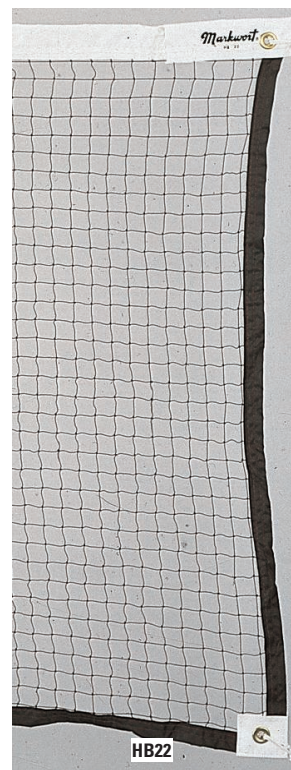

★ SHUTTLECOCKS ★

JEX AIRSHUTTLE SHUTTLECOCK

Pink skirt. 3 shuttlecocks per tube.
WT-111P-EG **11.00 EA TUBE**

JEX 600

Jex 600 Official Grade Nylon Shuttlecock.
 6 shuttlecocks per tube.
WT-105F White **\$13.00 EA TUBE**
WT-105FY Yellow **\$13.00 EA TUBE**

JEX 700

Jex 700 Tournament Grade Nylon Shuttlecock. 6 shuttlecocks per tube.
WT-105AA White **\$15.00 EA TUBE**
WT-105AAY Yellow **\$15.00 EA TUBE**

JEX 800

Jex 800 Deluxe Tournament Grade Nylon Shuttlecock.
 6 shuttlecocks per tube.
WT-108 White **\$16.00 EA TUBE**
WT-108Y Yellow **\$16.00 EA TUBE**

Markwort®

PLASTIC SHUTTLE COCK

White feathers. 144 pcs per carton.
MSBIRD White ... **\$0.80 EA**

★ BADMINTON NETS ★

NYLON MESH

White vinyl top band, nylon mesh and nylon binding on bottom and ends. 22' x 30' x 3/4" mesh.

HB22 **\$24.00 EA** 1.4 lbs

BACKYARD NET

BN101 **\$1.98 EA**

36 pcs 41 lbs

POLY MESH

Vinyl top band, polyethylene netting, binding on bottom and ends. 20' x 30' x 3/4" mesh. Nylon top rope.

B20NET **\$20.00 EA**