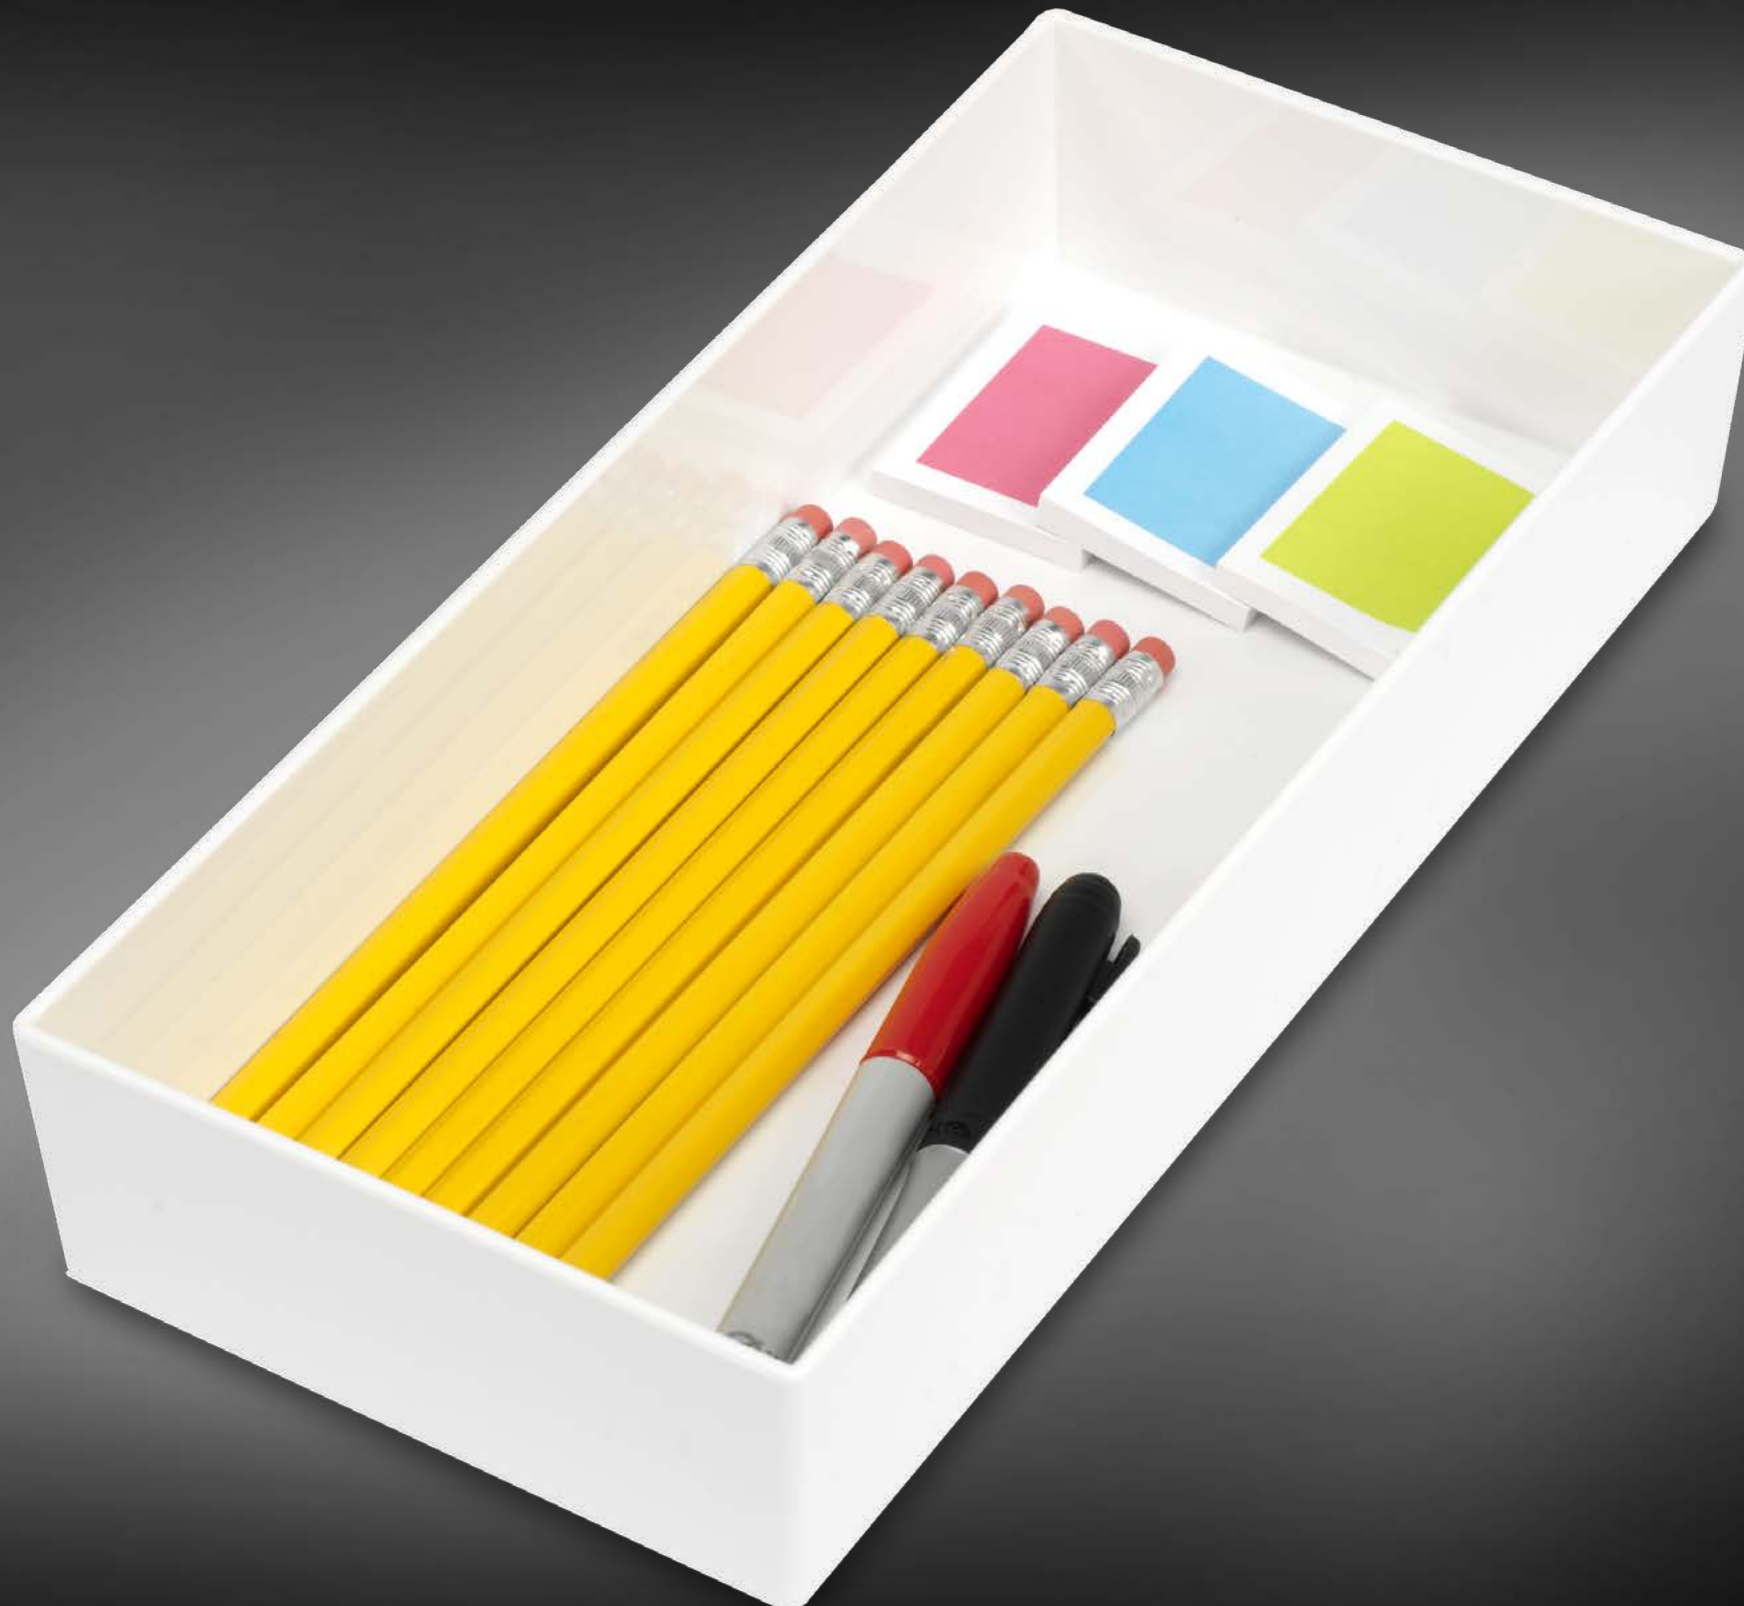

sku# frost 79803, casepack 6
5.90 x 5.60 x 5.50 in (14.99 x 14.22 x 13.97 cm)

Closed & secured

— BEST SELLER —
styling heat mat

sku# 80015, casepack 12
10.00 x 3.00 x 0.25 in (25.40 x 7.62 x 0.64 cm)

— BEST SELLER —
fold-up styling heat mat

Folds & stores
around hair
tools

sku# 79229, casepack 6
8.07 x 4.35 x 0.67 in (20.50 x 11.51 x 1.70 cm)

Each Heat Mat
protects countertops
from heat damage
and residue
...

office collection

The madesmart® Office Collection cultivates a productive and organized work space. Each product offers a variety of solutions to keep your desk tidy. With high-quality plastic finishes and soft-grip material accents, this collection transforms the way you organize your office.