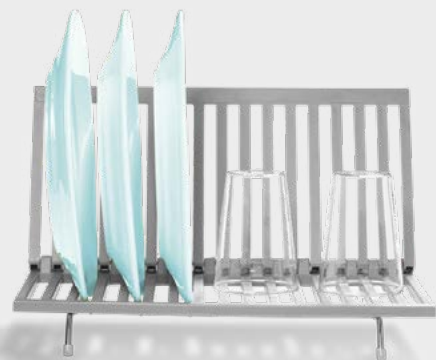

flip dish rack

sku# 18113, casepack 4

14.88 x 10.13 x 2.31 in, opens to 8.75 in
(37.78 x 25.72 x 5.87 cm, opens to 22.54 cm)