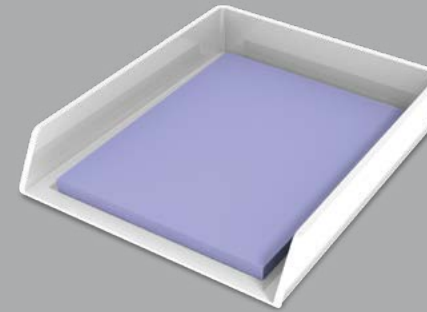

stackable letter tray

sku# white 19207, red 19307, grey 19007, casepack 4
12.70 x 10.80 x 2.30 in (32.26 x 27.43 x 5.84 cm)