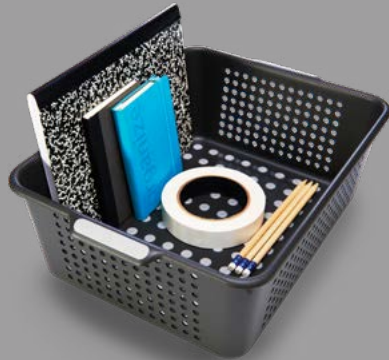

business card holder

sku# 19610, casepack 24
4.00 x 2.70 x 2.70 in (10.16 x 6.86 x 6.86 cm)

Cultivate a
productive
and organized
work space
...

VALUE OFFICE COLLECTION

round pencil cup

sku# white 19101, casepack 24
3.75 x 3.75 x 4.00 in (9.53 x 9.53 x 10.16 cm)

square pencil cup

sku# white 19102, casepack 24
3.75 x 3.75 x 4.00 in (9.53 x 9.53 x 10.16 cm)

junk drawer organizer® w/ clear case

sku# white 29111, granite 29611, casepack 6
15.13 x 1.50 x 2.00 in (10.67 x 3.81 x 5.08 cm)

the original junk drawer organizer®

sku# white 15111, granite 15611, casepack 6
15.06 x 11.50 x 3.00 in (38.25 x 29.21 x 7.62 cm)

medium basket

sku# granite 19602, casepack 6
14.80 x 10.80 x 5.10 in (37.59 x 27.43 x 12.95 cm)