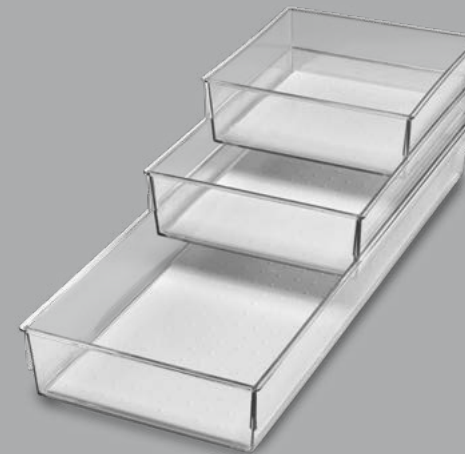

— BEST SELLER —
junk drawer organizer® 2

sku# white 15222, granite 15722, casepack 6
14.63 x 12.13 x 2.25 in (37.16 x 30.81 x 5.72 cm)

— BEST SELLER —

sku# white 29156, granite 29656, casepack 6
15.50 x 6.75 x 2.13 in (39.37 x 17.15 x 5.41 cm)

sku# white 29096, granite 29696, casepack 6
9.75 x 6.75 x 2.13 in (24.77 x 17.15 x 5.41 cm)

Customize
drawer organization
with the Classic
Expandable Trays
...

CLASSIC BINS CONTINUED

— BEST SELLER —

sku# white 29123, granite 29623, casepack 6
12.75 x 3.75 x 2.13 in (32.39 x 9.53 x 5.41 cm)

Left: Modern Clear Large Silverware Tray in White (sku# 98001)

MODERN CLEAR TRAY

large silverware tray

sku# white 98001, casepack 6
16.38 x 13.38 x 2.13 in (41.59 x 33.97 x 5.40 cm)

sku# white 98007, casepack 6
6.31 x 6.31 x 2.13 in (16.03 x 16.03 x 5.40 cm)

MODERN CLEAR BINS

sku# white 98002, casepack 6
16.38 x 6.31 x 2.13 in (41.59 x 16.03 x 5.40 cm)

sku# white 98005, casepack 6
9.88 x 6.31 x 2.13 in (25.08 x 1.03 x 3.00 cm)

**Bins stack and
slide to utilize
vertical space
throughout the
home**