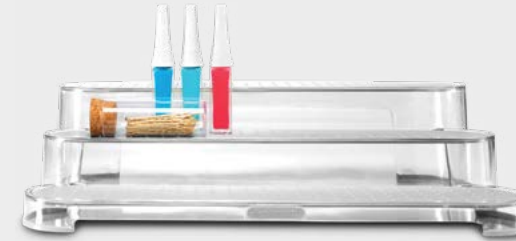

STACKING CABINET SHELVES

large clear stacking shelf

sku# 79081, casepack 6
18.38 x 7.69 x 7.00 in, holds up to 25 lbs.
(47.14 x 19.53 x 17.78 cm, holds up to 11.34 kg)

SHELF ORGANIZERS & TURNTABLES

clear 3-tier shelf organizer