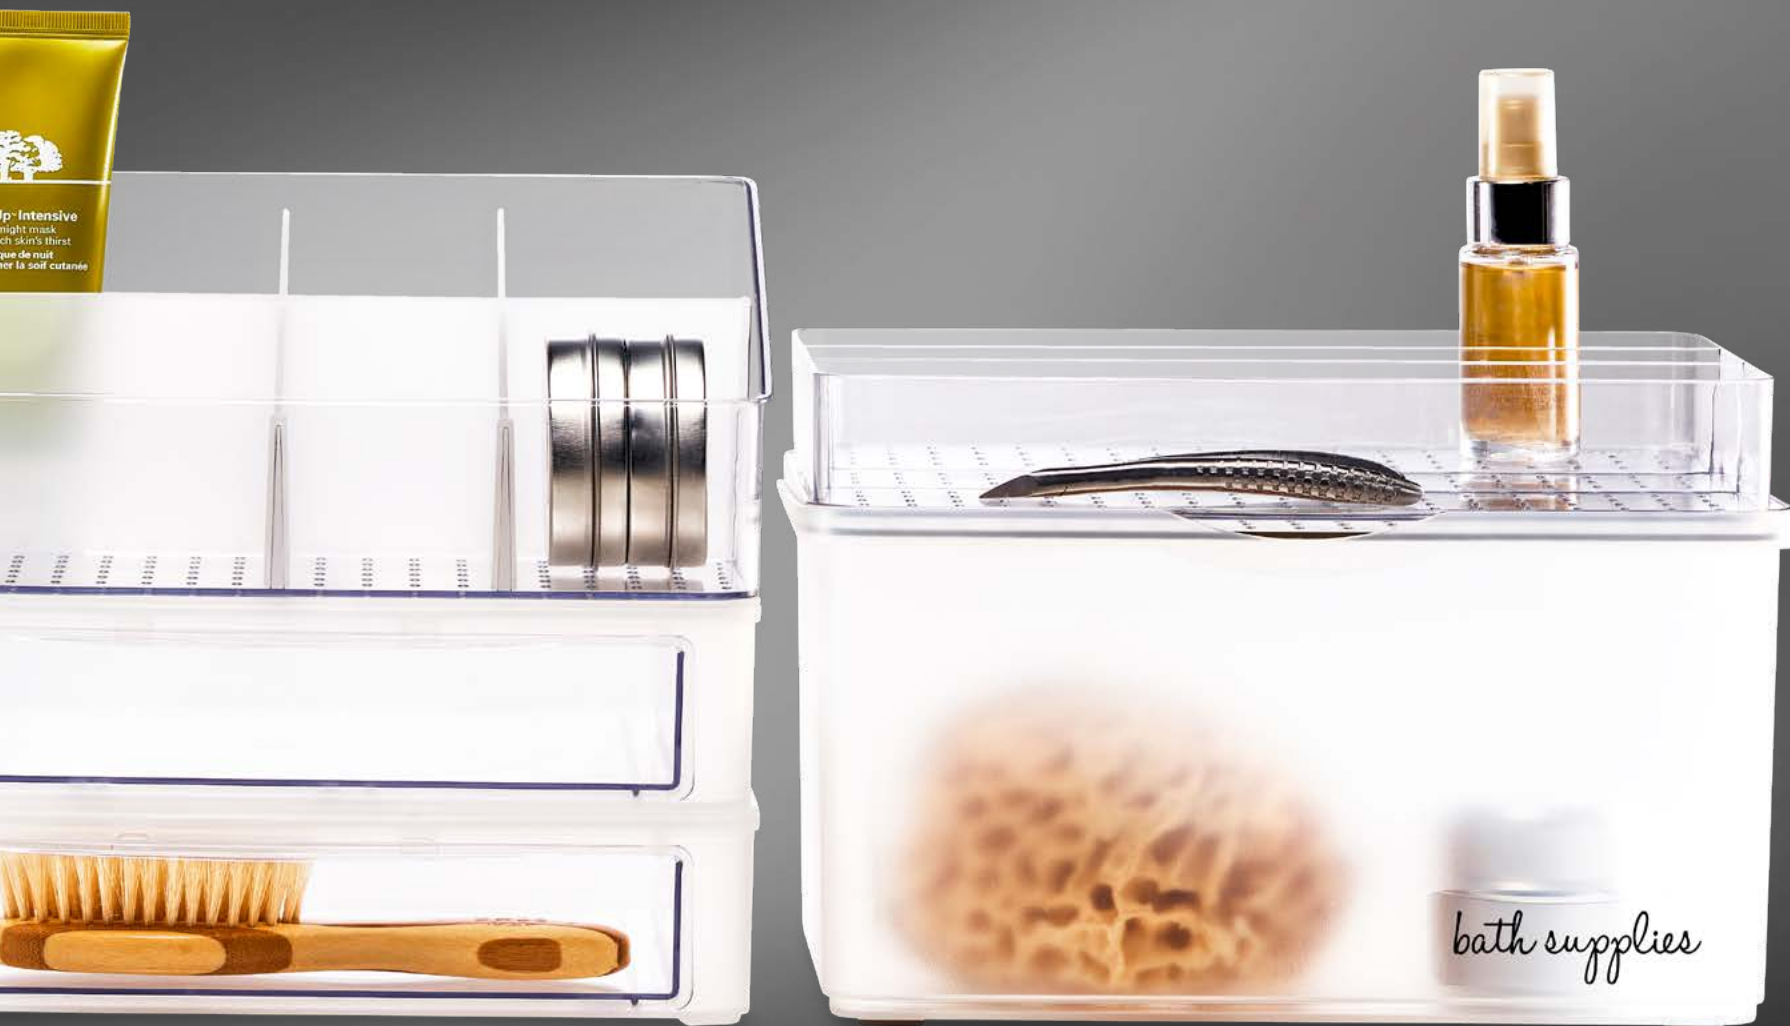

sku# 79071, casepack 6
14.59 x 7.72 x 7.06 in, holds up to 25 lbs.
(36.51 x 19.37 x 3.81 cm, holds up to 11.34 kg)

small clear stacking shelf

sku# white 79061, casepack 6
9.50 x 7.72 x 7.06 in, holds up to 25 lbs.
(24.13 x 19.61 x 3.81 cm, holds up to 11.34 kg)

medium stacking shelf with holes

sku# 79072, casepack 6
14.38 x 7.63 x 7.00 in, holds up to 25 lbs.
(36.51 x 19.37 x 3.81 cm, holds up to 11.34 kg)

small stacking shelf with holes

sku# 79062, casepack 6
9.38 x 7.63 x 7.06 in, holds up to 25 lbs.
(23.51 x 19.37 x 3.81 cm, holds up to 11.34 kg)

stack collection

The madesmart® Stack Collection creates organization based on the need for visibility and accessibility. This modern and sleek product collection includes lidded bins, drawers with deep pullouts, caddies, and clear trays. Each high-quality product stacks to customize your organization experience.