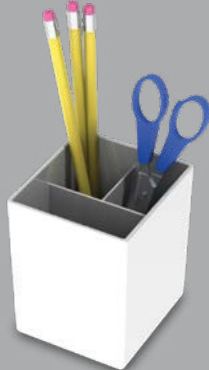

square divided pencil cup

sku# white 19202, red 19203, grey 19002, casepack 6
2.93 x 3.23 x 3.80 in (7.44 x 8.20 x 9.65 cm)