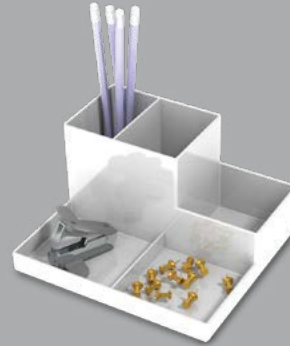

small desktop organizer

sku# white 19203, red 19303, grey 19003, casepack 4
6.24 x 7.05 x 3.80 in (15.85 x 17.90 x 9.65 cm)