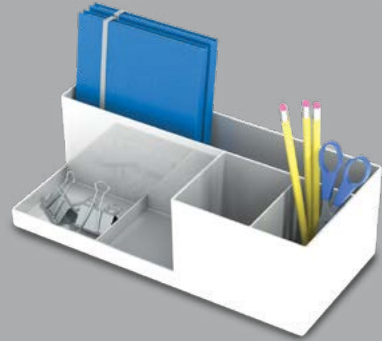

SQUARE OFFICE COLLECTION

large desktop organizer

sku# white 19206, red 19306, grey 19006, casepack 4
5.40 x 3.80 x 12.00 in (13.72 x 9.65 x 30.48 cm)