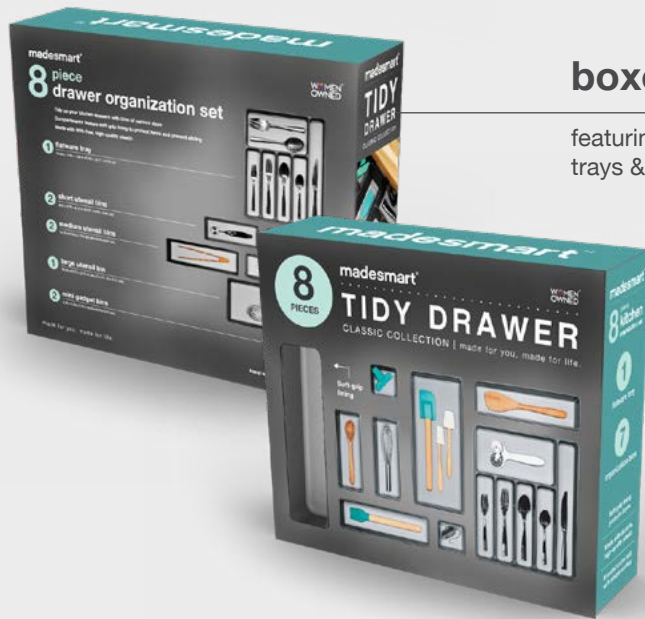

sku# granite 59401, casepack 6
9.19 x 6.19 x 4.60 in (23.34 x 15.72 x 11.68 cm)

interlocking 9 bin pack

sku# granite 59042, casepack 6
15.50 x 6.19 x 3.75 in (39.37 x 15.72 x 9.53 cm)

madesmart® | KITCHEN ORGANIZATION

8' planogram (2.44 meters)

4' planogram (1.22 meters)

kits & displays

boxed kits

featuring the Classic Collection trays & bins | 8 pieces

pallet display

featuring the Classic Collection trays & bins | 8 pieces