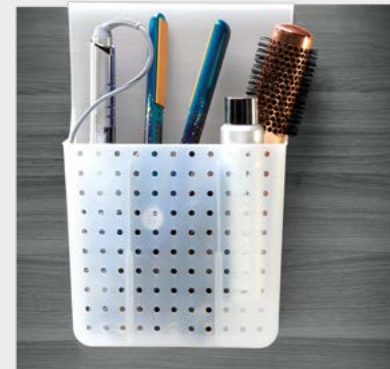

mini hang it organizer (2 bins)

sku# grey 79017, casepack 6
 4.75 x 4.38 x 12.31 in (12.07 x 11.11 x 31.27 cm)

hanging styling organizer

sku# 79051, casepack 6
 9.56 x 5.50 x 11.13 in (24.49 x 13.97 x 28.26 cm)

— BEST SELLER —
hanging hair tools organizer w/ dividers

sku# 79042, casepack 6
 9.50 x 4.63 x 14.00 in (24.13 x 11.75 x 35.56 cm)

hanging organizer

sku# 79041, casepack 6
 9.56 x 4.38 x 11.19 in (24.29 x 11.13 x 28.42 cm)