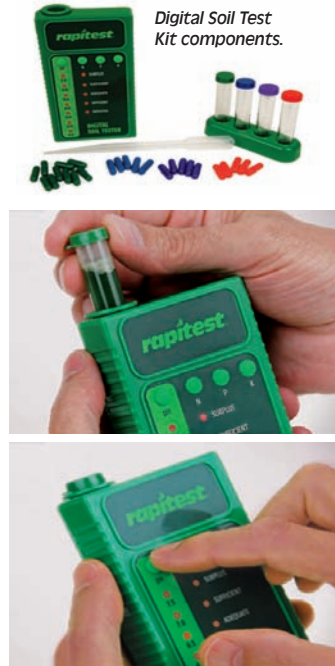

## Digital Soil Test Kit 1605 - 3 Per Case

Quickly and easily tests soil samples measuring levels of pH, Nitrogen, Phosphorus, and Potash.

## Digital Soil Test Features:

- Advanced LED Digital Technology
- Patent-pending optical calibration systems