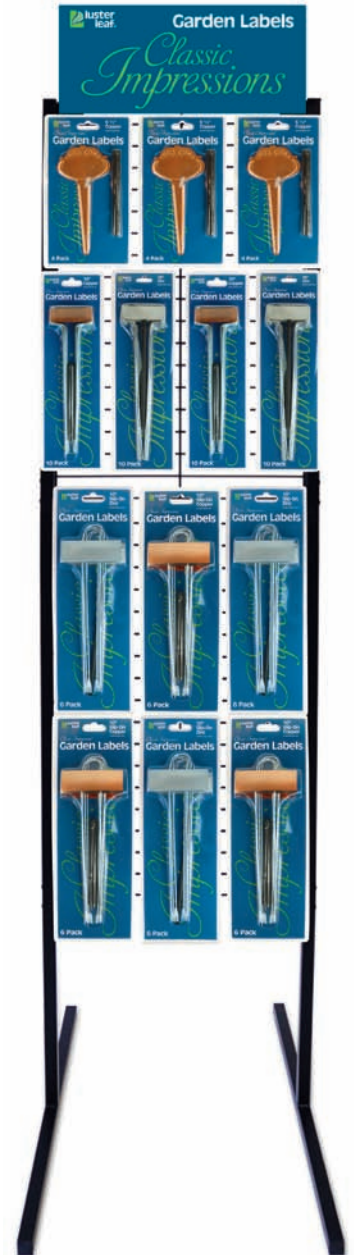

**Indoor Gardening
Test Center Display
Rack & Header
1698**

- 1617 - 12 Each
- 1825 - 8 Each
- 1810 - 6 Each
- 1820 - 4 Each
- 1830 - 4 Each
- 1827 - 3 Each
- 1877 - 3 Each

**Soil Test
Center Display
Rack & Header
1699**

- 1609cs - 6 Each
- 1612 - 6 Each
- 1601 - 2 Each
- 1605 - 2 Each
- 1618 - 2 Each
- 1625 - 2 Each
- 1630 - 2 Each
- 1835 - 2 Each
- 1840 - 2 Each
- 1847 - 2 Each
- 1860 - 2 Each
- 1865 - 2 Each
- 1875 - 2 Each
- 1880 - 2 Each

**Outdoor Clocks and
Thermometers
Rack & Header
2001**

- 20051 - 2 Each
- 20052 - 2 Each
- 20053 - 2 Each
- 20054 - 2 Each
- 20056 - 2 Each
- 20057 - 2 Each
- 20061 - 2 Each

**Classic Impressions
Center Display
Rack & Header
797**

- 770 - 12 Each
- 771 - 12 Each
- 778 - 12 Each
- 781 - 12 Each
- 782 - 12 Each

Display Merchandises
From Both Sides