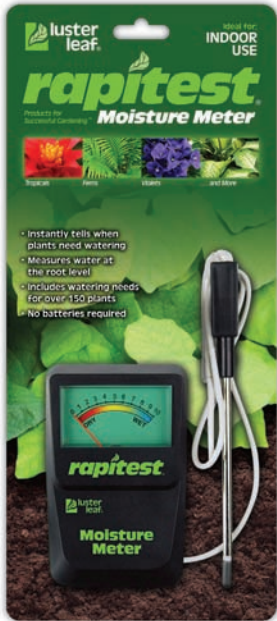

### Soil Fertilizer Meter

**1865 - 6 Per Case**

Measures combined nitrogen, phosphorous and potash levels. No batteries required.

### Electronic 4-Way Analyzer

**1880 - 3 Per Case**

Meter measures soil pH, soil moisture, sunlight and combined N-P-K levels. No batteries required.

### Moisture Meter

**1820 - 6 Per Case**

Instantly tells when plants need watering. Measures water at the root level.