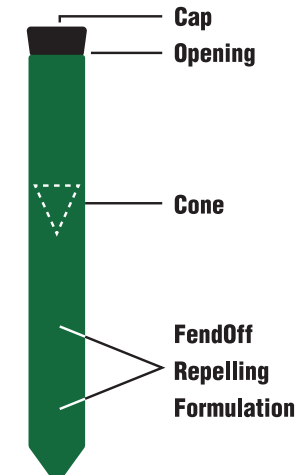

Figure 1

Figure 2

Check out our informative video of these animal repellents at lusterleaf.com/repellents.

WOOD & PLASTIC PLANT LABELS

Note: All items are in case packs of 12

Seed Pkt Holder
804 6 Pack

4" Wood
810 24 Pack