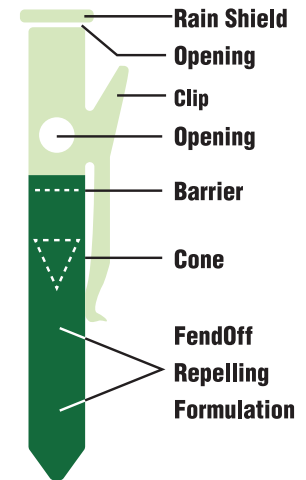

ORGANIC DEER & RABBIT REPELLENTS

Deer and Rabbit Repellent, 25 pack DR-25 - 6 Per Case

- Proven concentrated garlic formula for repelling deer, rabbit and other small animals
- Completely organic formula
- Green to blend in
- Long lasting
- No spray

Deer and Rabbit Repellent, 50 pack DR-50 - 3 Per Case

- Proven concentrated garlic formula for repelling deer, rabbit and other small animals
- Completely organic formula
- Green to blend in
- Long lasting
- No spray

Deer and Rabbit Repellent, Grower pack DR-100B- 3 Per Case

- Proven concentrated garlic formula for repelling deer, rabbit and other small animals
- Completely organic formula
- Blue for easy retrieval
- Long lasting
- No spray