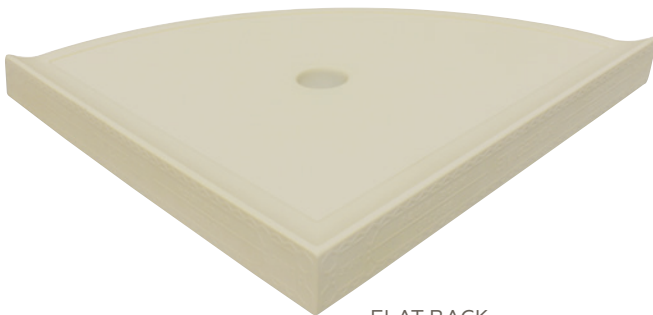

Oil Rubbed Bronze CN15  
9" Large Corner Shelf  
with Flange

Oil Rubbed Bronze CN15  
5" Corner Shelf  
with Flange

Oil Rubbed Bronze CN15  
9" Large Corner Shelf  
with Flat Back

Oil Rubbed Bronze CN15  
5" Corner Shelf  
with Flat back

(1) and (2) indicate Price Groups, (1) being the least expensive.

FLAT BACK

FLANGED

Flat Back and Flange Contemporary Corner Shelves are available in all sizes and colors. Flat Back Corner Shelves install over existing surfaces. Flange is ideal for new construction.