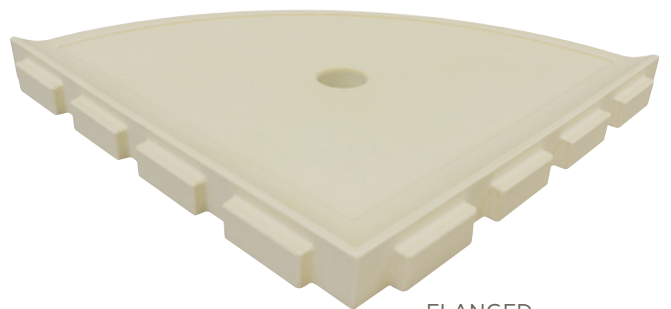

Oil Rubbed Bronze CN15  
9" Large Corner Shelf  
with Flange

Oil Rubbed Bronze CN15  
5" Corner Shelf  
with Flange

Oil Rubbed Bronze CN15  
9" Large Corner Shelf  
with Flat Back

Oil Rubbed Bronze CN15  
5" Corner Shelf  
with Flat back

(1) and (2) indicate Price Groups, (1) being the least expensive.

FLAT BACK

FLANGED

Flat Back and Flange Contemporary Corner Shelves are available in all sizes and colors. Flat Back Corner Shelves install over existing surfaces. Flange is ideal for new construction.