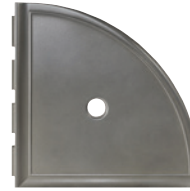

Gray CN13  
9" Large Corner Shelf  
with Flange

Gray CN13  
5" Corner Shelf  
with Flange

Gray CN13  
9" Large Corner Shelf  
with Flat Back

Gray CN13  
5" Corner Shelf  
with Flat back

## CAST METAL CORNER SHELVES (PRICE GROUP 2)

Stainless CN14  
9" Large Corner Shelf  
with Flange

Stainless CN14  
5" Corner Shelf  
with Flange

Stainless CN14  
9" Large Corner Shelf  
with Flat Back

Stainless CN14  
5" Corner Shelf  
with Flat back