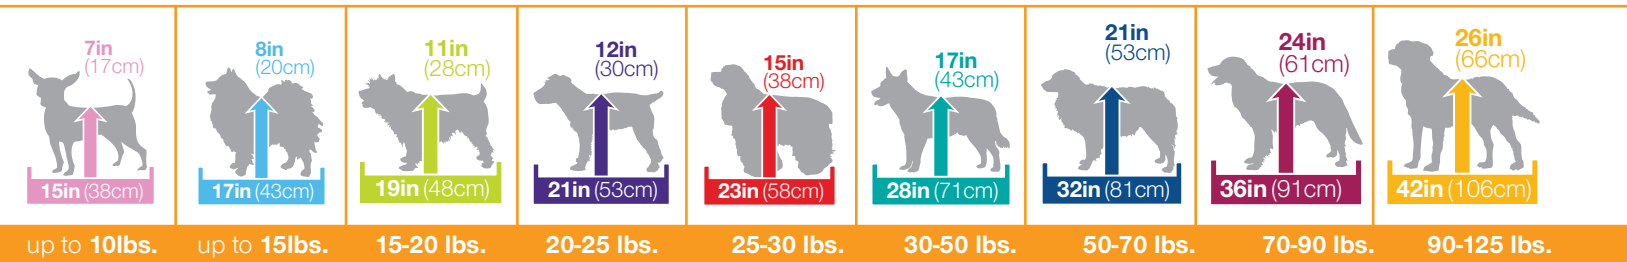

color coded kennel and bolster mats match sizing on plastic and wire kennels!

merchandise them together!

my name is nika

easy color coding by dog size

helpful tip

Merchandising color-coded wire kennels, plastic kennels, mats and pads together will help consumers quickly and easily identify the appropriately sized products for their pets.