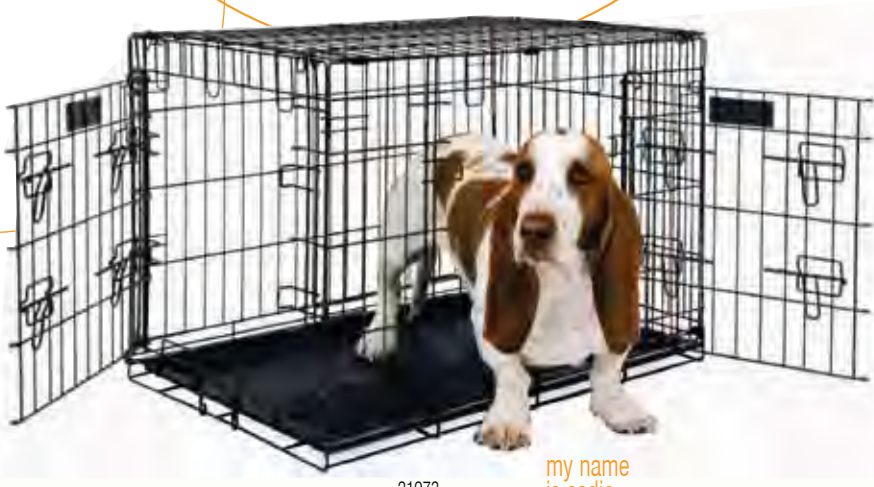

21973

my name is sadie

2 door elite retreat®

The unique double-latch front and side doors of the 2 Door Elite Retreat® are removable and reversible, providing optimal versatility for in-home positioning. Plus, a kennel training DVD and adjustable divider is included to make this kennel the ideal space for a growing puppy or a dog-in-training!

Item #	Size	Color
21972	24" x 17" x 19.4" 25-30 lbs.	Black & Silver Hammertone
21973	30" x 19.8" x 22.5" 30-50 lbs.	Black & Silver Hammertone
21974	34.6" x 22.6" x 25.4" 50-70 lbs.	Black & Silver Hammertone
21975	38.1" x 25.5" x 27.6" 70-90 lbs.	Black & Silver Hammertone
21976	43.4" x 29.3" x 31" 90-125 lbs.	Black & Silver Hammertone

color coded kennel and bolster mats match sizing on plastic and wire kennels!