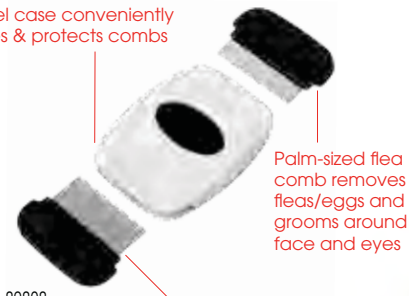

soft grips provide comfort and control!

Travel case conveniently stores & protects combs

89808

Palm-sized fine comb removes tangles and mats

Palm-sized flea comb removes fleas/eggs and grooms around face and eyes