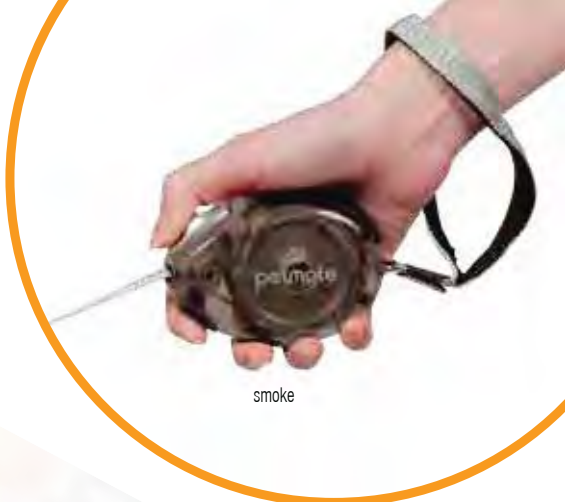

*For more information + sku listings, contact your sales representative

america's legacy™

Support our troops! Military dogs are soldiers as well as beloved pets and it is our duty to support them! Approved by the U.S. Government, America's Legacy™ is a line of high-quality camouflage collars and leashes, with designs that correspond with each branch of the military. Complete with dawg tagz, a portion of all proceeds from each sale go to the U.S. War Dogs Association.*

america's legacy

reflective stitching!

new!

palm retractable™

The compact design of the Palm Retractable™ provides consumers with a smaller alternative to standard retractable leashes. Fits easily in the palm of a hand, purse or pocket!*

Sizing is: small up to 26 lbs., medium up to 44 lbs., large up to 66 lbs..

fits in a...
pocket, purse,
glove box + more!

walkabout®

The ergonomically designed Walkabout® retractable leash features a trigger-style index finger control for quick brake and release. Each leash features tangle-free inlets and can span distances up to 16 feet, allowing dogs freedom to roam while still maintaining security on walks.*

Sizing is: small up to 18 lbs., medium up to 44 lbs., large up to 110 lbs.

* the itty bitty tag changing solution!

actual size!

tagnabbit®

Tagnabbit® is a unique accessory designed to make adding and removing pet tags a hassle-free task. Two durable nickel rings are attached by a swivel so tags stay tangle free, and the top ring easily attaches to or releases from any collar. Great for both cats and dogs! *