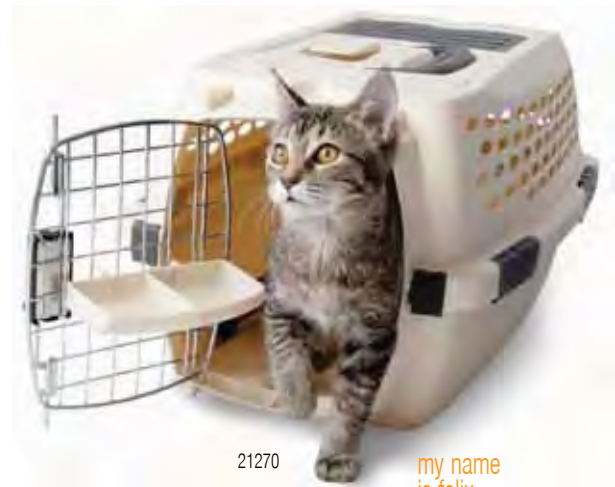

21270

my name is felix

fun fact

Approximately 53 million pet owners travel with a four-legged loved one at least once a year. Communicating the benefits of kennel training and travel can help keep cats, dogs and people as safe as possible while riding in a motor vehicle.