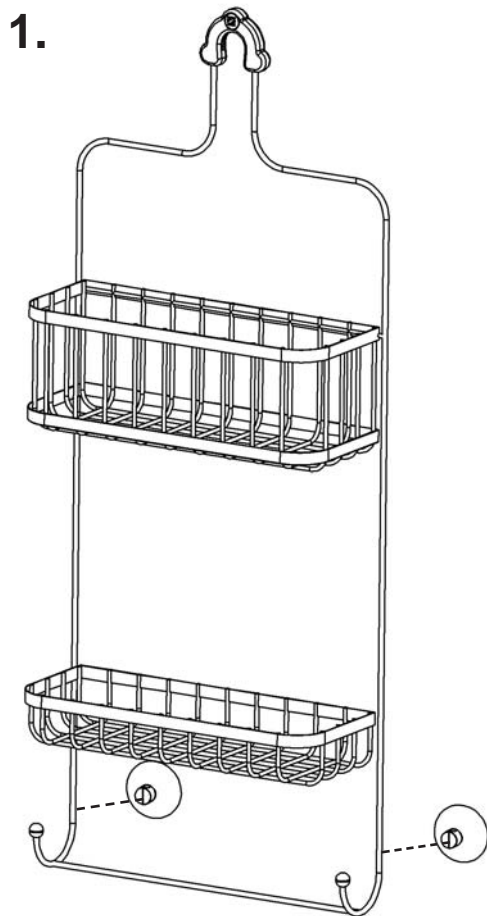

Assembly Instructions - Model #7617WW (White)
Instrucciones de Ensamblado - Modelo #7617WW (Blanco)
Instructions de montage - modele #7617WW (Blanc)

Thoroughly clean wall surface and suction cups with a mild household cleaner and allow to dry before proceeding.

Note:

Avoid positioning suction cups over grout lines of ceramic tiles or under a stream of water.

Do not use suction cups on porous surfaces that are not completely flat because they will not hold.

Occasional cleaning of the suction cups and the wall surface will ensure maximum performance.