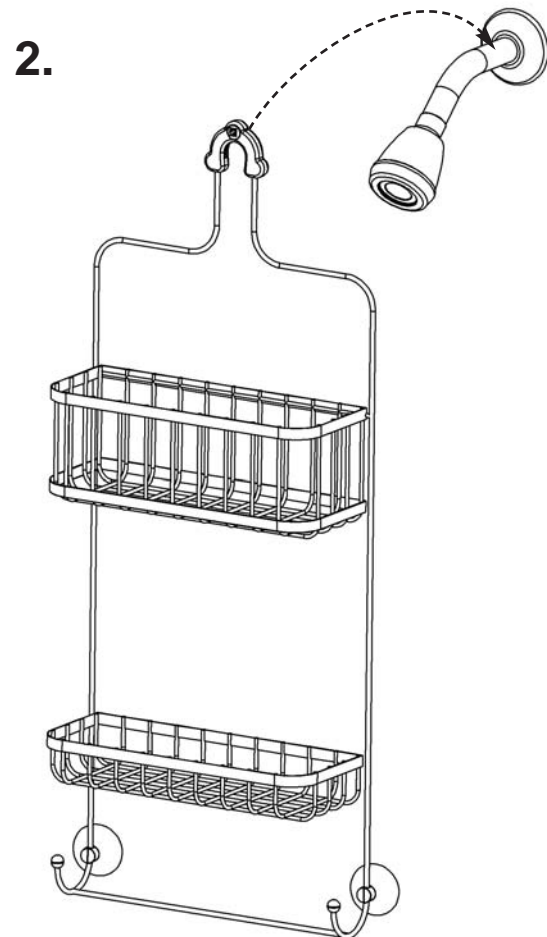

Assembly Instructions - Model #7617WW (White)
Instrucciones de Ensamblado - Modelo #7617WW (Blanco)
Instructions de montage - modele #7617WW (Blanc)

Thoroughly clean wall surface and suction cups with a mild household cleaner and allow to dry before proceeding.

Note:

Avoid positioning suction cups over grout lines of ceramic tiles or under a stream of water.

Do not use suction cups on porous surfaces that are not completely flat because they will not hold.

Occasional cleaning of the suction cups and the wall surface will ensure maximum performance.