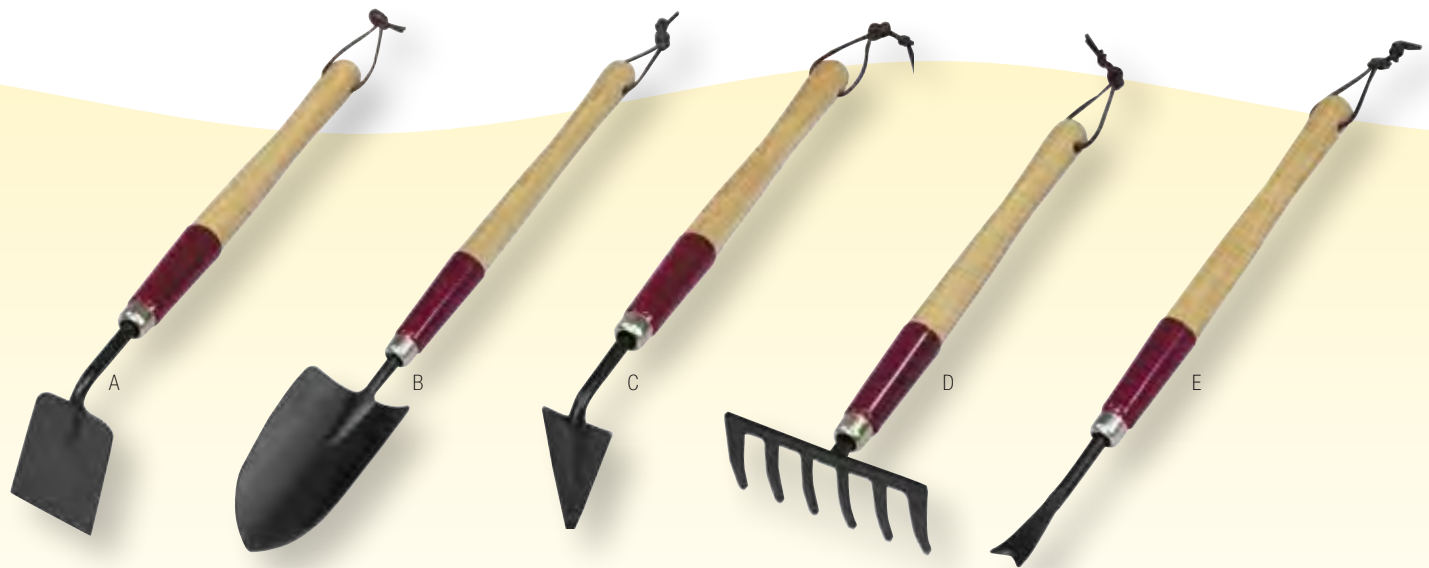

Short Handle Garden Tools

Key	Order No.	Description	UPC 042185	Std Pack	Pack Weight
A	01431	Hand Weeding Hoe, 14" wood handle	014311	6	6 lbs.
B	01432	Hand Garden Trowel, 14" wood handle	014328	6	6 lbs.
C	01433	Hand Soil Knife, 14" wood handle	014335	6	6 lbs.
D	01434	Hand Level Head Rake, 14" wood handle	014342	6	6 lbs.
E	01435	Hand Dandelion Weeder, 14" wood handle	014359	6	6 lbs.
F	01252	Garden Trowel, 12" long, one-piece steel	012522	12	6 lbs.
G	01251	Transplant Trowel, 12" long, one-piece steel	012515	12	6 lbs.
H	62323	Budget Transplant Trowel, enamel finish, plastic handle	623230	12	5 lbs.
I	62332	Budget 3-Tine Cultivator, enamel finish, plastic handle	623322	12	5 lbs.
J	62322	Budget Garden Trowel, enamel finish, plastic handle	623223	12	5 lbs.
K	62326	Budget Dandelion Weeder, enamel finish, plastic handle	623261	12	5 lbs.
L	60701	Promo Composite Garden Trowel	607018	12	3 lbs.
M	60711	Promo Composite Transplant Trowel	607117	12	3 lbs.
N	07823	Trapping Trowel, 12" wood handle, 3" x 6" blade	078238	6	6 lbs.