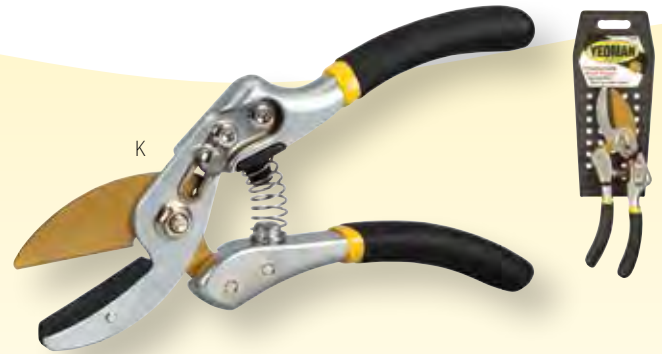

Anvil Pruners / Floral Shears

Key	Order No.	Description	Sized for	UPC 042185	Std Pack	Pack Weight
J	60320	Anvil Pruner, professional quality, titanium blade	smaller hands	603201	12	5 lbs.
K	60360	Anvil Pruner, professional quality, titanium blade	larger hands	603607	12	5 lbs.
L	60340	Anvil Pruner, comfort molded grip		603409	12	6 lbs.
M	60351	Ratcheting Action Anvil Pruner with finger guard		603515	12	9 lbs.
N	60350	Ratcheting Action Anvil Pruner		603508	12	5 lbs.
O	60330	Anvil Pruner		603300	12	5 lbs.
P	60450	Floral Snips		604505	12	6 lbs.
Q	60455	Forged Floral Shear, professional quality	smaller hands	604550	12	5 lbs.