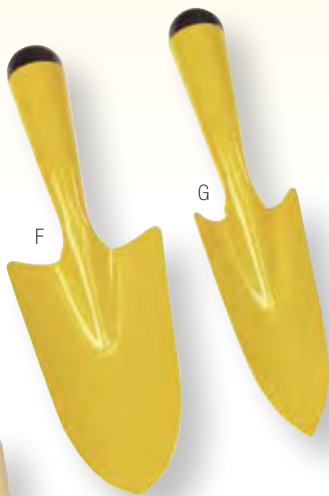

Short Handle Garden Tools

Key	Order No.	Description	UPC 042185	Std Pack	Pack Weight
A	01431	Hand Weeding Hoe, 14" wood handle	014311	6	6 lbs.
B	01432	Hand Garden Trowel, 14" wood handle	014328	6	6 lbs.
C	01433	Hand Soil Knife, 14" wood handle	014335	6	6 lbs.
D	01434	Hand Level Head Rake, 14" wood handle	014342	6	6 lbs.
E	01435	Hand Dandelion Weeder, 14" wood handle	014359	6	6 lbs.
F	01252	Garden Trowel, 12" long, one-piece steel	012522	12	6 lbs.
G	01251	Transplant Trowel, 12" long, one-piece steel	012515	12	6 lbs.
H	62323	Budget Transplant Trowel, enamel finish, plastic handle	623230	12	5 lbs.
I	62332	Budget 3-Tine Cultivator, enamel finish, plastic handle	623322	12	5 lbs.
J	62322	Budget Garden Trowel, enamel finish, plastic handle	623223	12	5 lbs.
K	62326	Budget Dandelion Weeder, enamel finish, plastic handle	623261	12	5 lbs.
L	60701	Promo Composite Garden Trowel	607018	12	3 lbs.
M	60711	Promo Composite Transplant Trowel	607117	12	3 lbs.
N	07823	Trapping Trowel, 12" wood handle, 3" x 6" blade	078238	6	6 lbs.