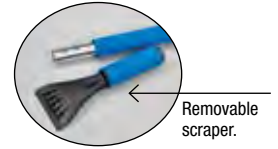

Key	Order No.	Description	Handle	Blade Size	UPC 042185	Std Pack	Pack Weight
G	91005	Brass-Edge Windshield Ice Scraper	8" overall length	3" wide	910057	24	3 lbs.
H	91026	Snow Brush/Scraper, brass scraper blade	21" overall length	4" wide	910262	12	6 lbs.
I	91112	Windshield Scraper	10" overall length	4" wide	911122	24	5 lbs.
J	91101	Mini Scraper/Squeegee	4.75" x 4.75" overall	4.75" wide	911016	96	9 lbs.
K	91025	Snow Brush/Scraper, cushion grip	21" overall length	4" wide	910255	12	6 lbs.
L	91123	Heavy-Duty Snow Brush/Scraper, cushion grip	24" overall length	4" wide	911238	12	10 lbs.
M	91134	Heavy-Duty Scraper with ice breakers, soft-tip snow brush, cushion grip	24" overall length	4" wide	911344	12	12 lbs.
N	91150	Snow Brush/Squeegee, scraper with flashlight, 8" brush head, telescoping handle	35" extends to 54" length	4" wide	911504	12	12 lbs.
O	91146	Snow Brush/Squeegee, 8" head, telescoping handle	35" extends to 54" length	4" wide	911467	12	13 lbs.
P	91162	Snow Brush/Squeegee, 10" head locks in 7 positions, removable scraper, cushion grip	39" extends to 58" length	4" wide	911627	12	19 lbs.
Q	06911	Double•Duty™ Multi-Use Trunk Shovel, poly blade, telescoping handle	aluminum, poly grip	8" x 11"	069113	6	6 lbs.