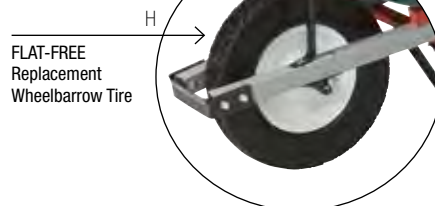

FLAT-FREE Replacement Wheelbarrow Tire

Key	Order No.	Description	Tray	UPC 042185	Std Pack	Pack Weight	Repair Handle
E	34210	Landscaper duty, dual wheels, heavy-duty non-corrosive poly tray, front tray and cross braces	10 cu.ft. poly	342100	3/plt	150 lbs.	54210
F	34004	Homeowner duty, cross brace	4 cu.ft. steel	340045	10/plt	310 lbs.	54004
G	34500	Kids Poly Wheelbarrow	1.25 cu. ft. poly	345002	5/box	50 lbs.	
H	34700	Flat-free Replacement Wheelbarrow Tire		347006	1	7 lbs.	
I	34800	Stabilizer Bars for 6 cu. ft. steel tray wheelbarrows		348003	1	4 lbs.