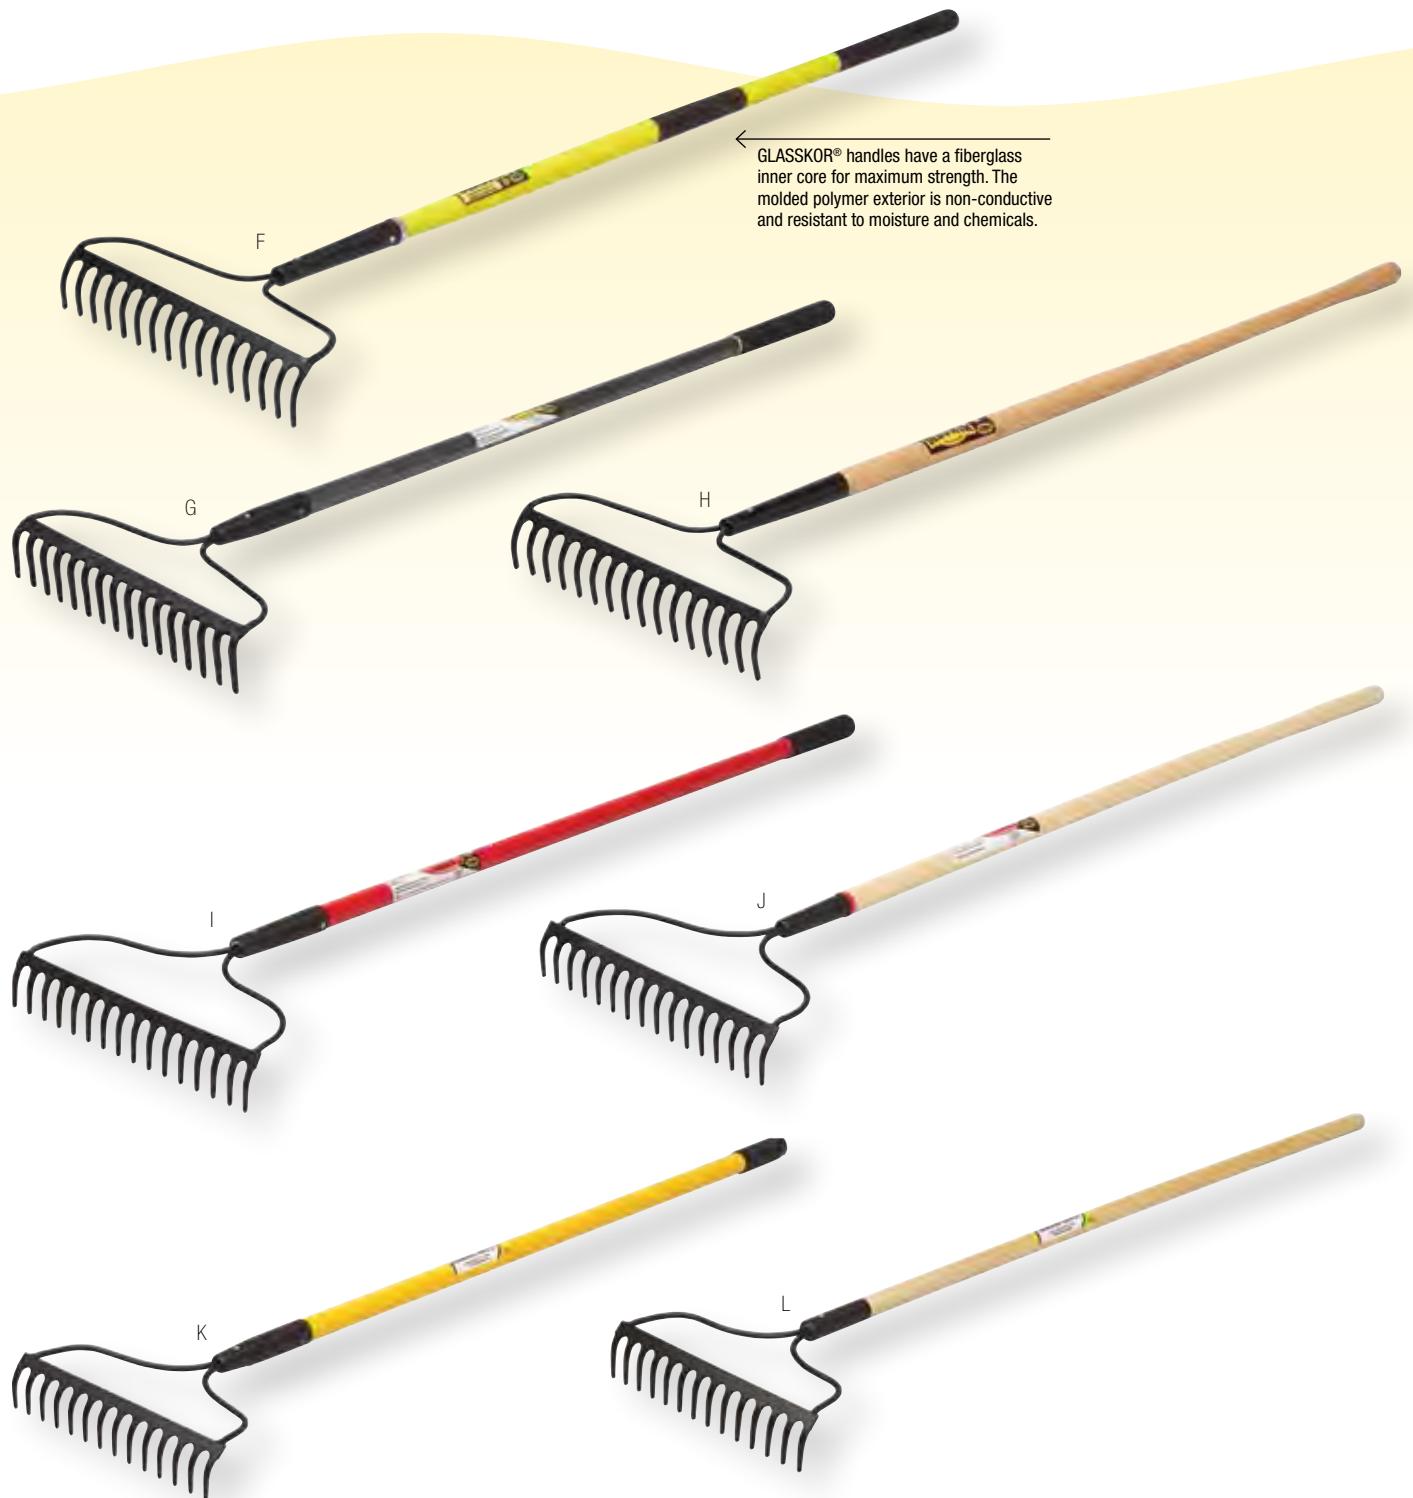

Bow Rakes

GLASSKOR® handles have a fiberglass inner core for maximum strength. The molded polymer exterior is non-conductive and resistant to moisture and chemicals.

Key	Order No.	Description	Handle	Head Size (in.)	UPC 042185	Std Pack	Pack Weight	Repair Handle
F	08716	GlassKor® 16-Tooth Forged Bow Rake	60" fibercore	16.5 x 3.5	087162	3	18 lbs.	51660
G	09216	MavRik™ 16-Tooth Forged Bow Rake	54" fiberglass	16 x 3	092166	3	15 lbs.	
H	08130	MavRik™ 16-Tooth Forged Bow Rake	60" ash	16.5 x 3.5	081306	3	10 lbs.	50246
I	08916	American Choice™ 16-Tooth Welded Bow Rake	54" fiberglass	16.5 x 3.5	089166	3	11 lbs.	
J	08110	American Choice™ 16-Tooth Welded Bow Rake	54" wood	14.5 x 3	081108	3	10 lbs.	57154
K	08101	Garden Select™ 14-Tooth Welded Bow Rake	48" fiberglass	14.5 x 3	081011	3	9 lbs.	
L	08100	Garden Select™ 14-Tooth Welded Bow Rake	48" wood	14.5 x 3	081009	3	7 lbs.