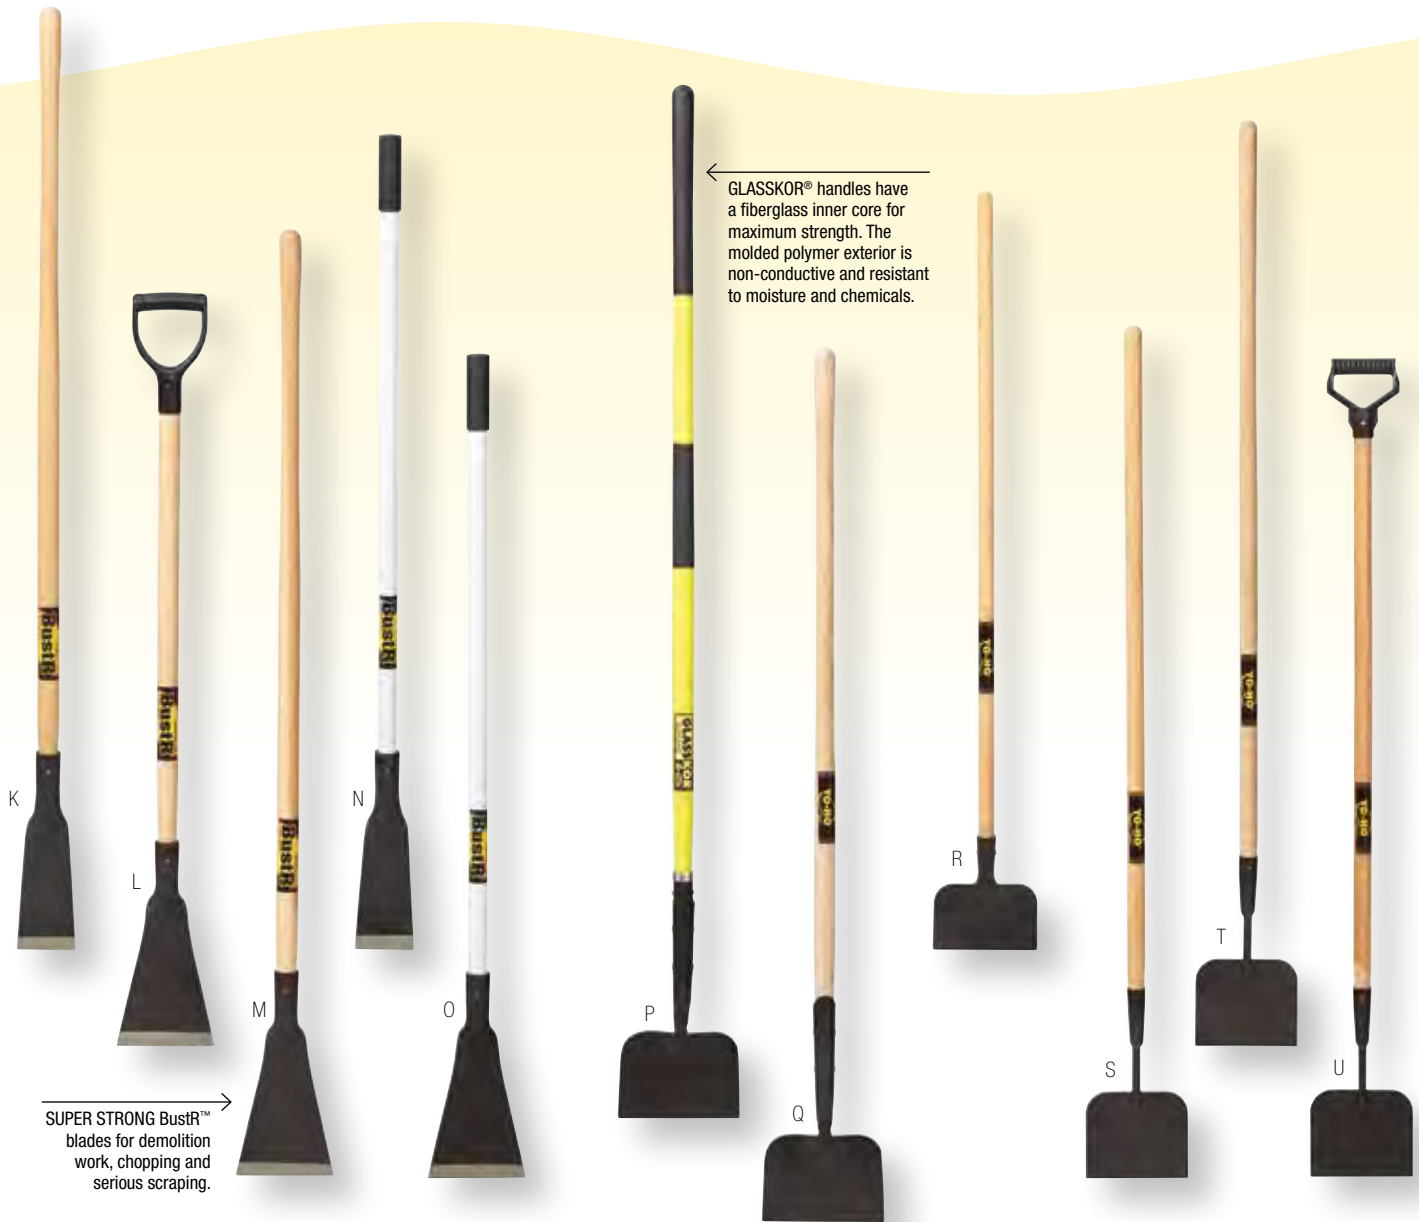

Scrapers

GLASSKOR® handles have a fiberglass inner core for maximum strength. The molded polymer exterior is non-conductive and resistant to moisture and chemicals.

SUPER STRONG BustR™ blades for demolition work, chopping and serious scraping.

Key	Order No.	Description	Handle	Head Size (in.)	UPC 042185	Std Pack	Pack Weight	Repair Handle
K	47-104	4" BustR™ Scraper	54" wood	4 x 14	471046	3	16 lbs.	51054
L	47-107	7" BustR™ Scraper	40" wood, poly D	7 x 14	471077	3	19 lbs.	51041
M	75109	7" BustR™ Scraper	54" wood	7 x 14	751094	3	18 lbs.	51054
N	75204	4" BustR™ All Steel Scraper, vinyl grip	48" steel	4 x 14	752046	3	20 lbs.	55204
O	75209	7" BustR™ All Steel Scraper, vinyl grip	48" steel	7 x 14	752091	3	21 lbs.	55204
P	75713	GlassKor® 8.5" Forged Scraper	60" fibercore	8.5 x 6.5	757133	3	16 lbs.	51660
Q	75133	8.5" Forged Scraper	54" ash	8.5 x 6.5	751339	3	14 lbs.	56003
R	05009	7" Ice Scraper, 1-piece blade/socket	48" wood	7 x 4.5	050098	3	6 lbs.	45002
S	75122	7" Forged Scraper	48" wood	7 x 6	751223	3	13 lbs.	45002
T	75123	7" Forged Scraper	54" ash	7 x 6	751230	3	12 lbs.	57054
U	79812	7" Forged Scraper	42" wood, poly D	7 x 6	798129	3	13 lbs.	40870