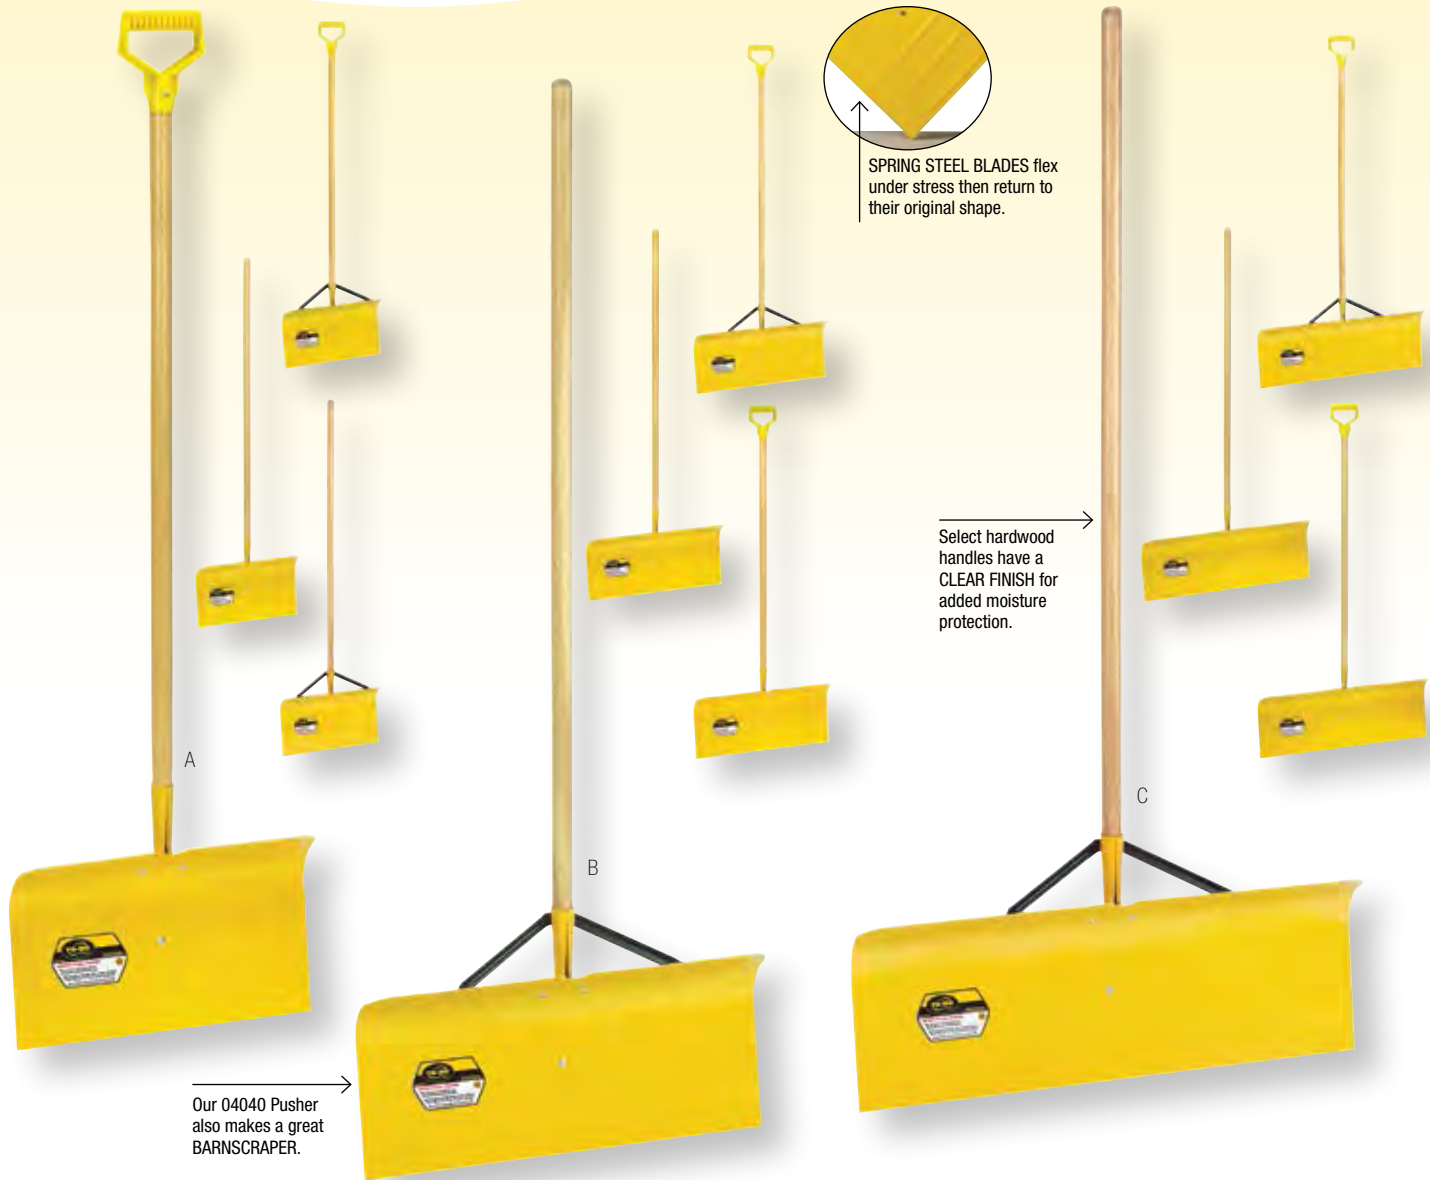

Spring Steel Snow Pushers

YO-HO Spring Steel Snow Pushers are MADE IN THE U.S.A.

Key	Order No.	Description	Handle	Head Size (in.)	UPC 042185	Std Pack	Pack Weight	Repair Handle
A	04003	18" Spring-Steel Pusher	48" wood	18 x 12	040037	6	32 lbs.	40801
	04030	18" Braced Spring-Steel Pusher	48" wood	18 x 12	040303	6	36 lbs.	40801
	04031	18" Spring-Steel Pusher, poly D	42" wood, poly D	18 x 12	040310	6	34 lbs.	40850
	04301	18" Braced Spring-Steel Pusher, poly D	42" wood, poly D	18 x 12	043014	6	38 lbs.	40850
B	04004	24" Spring-Steel Pusher	48" wood	24 x 12	040044	6	40 lbs.	40801
	04040	24" Braced Spring-Steel Pusher	48" wood	24 x 12	040402	6	44 lbs.	40801
	04041	24" Spring-Steel Pusher, poly D	42" wood, poly D	24 x 12	040419	6	42 lbs.	40850
	04401	24" Braced Spring-Steel Pusher, poly D	42" wood, poly D	24 x 12	044011	6	46 lbs.	40850
C	04006	30" Spring-Steel Pusher	48" wood	30 x 12	040068	4	33 lbs.	40801
	04060	30" Braced Spring-Steel Pusher	48" wood	30 x 12	04060	4	36 lbs.	40801
	04061	30" Spring-Steel Pusher, poly D	42" wood, poly D	30 x 12	040617	4	35 lbs.	40850
	04601	30" Braced Spring-Steel Pusher, poly D	42" wood, poly D	30 x 12	046015	4	38 lbs.	40850