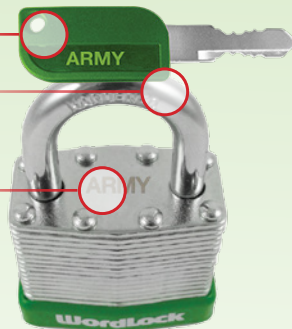

 **One password** for all your locks:

- school
- public storage
- around the home
- gym
- boat/ beach

MatchKey[®] Security System

Unique Key Shape

Key Color Matches
Lock Color

Word on Key Matches
Word on Lock
(Laser Etched)

	Identifies Key	Identifies Lock
Painted Key	✓	✗
Colored Rings	✓	✗
WordLock MatchKey[®]	✓	✓

THE SOLUTION FOR KEY LOCKS

Industrial

World's 1st Combination Disc Lock

- **301 grade stainless steel casing passes Grade 4 Testing**
- **Hardened steel shackle for great cut and tensile strength**
- **Patented design**