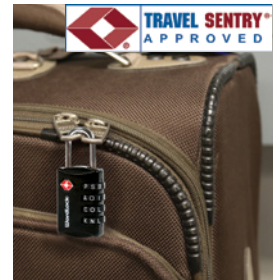

4-DIAL LUGGAGE LOCK

- 4 Dial
- **RESETTABLE**
- TSA and HMRC Approved
- Assorted Colors
- Clamshell Pack

Item	Description	Inner	Master
LL-203-BK	Luggage Lock TSA 4-Dial Black	6	48
LL-206-RD	Luggage Lock TSA 4-Dial Red	6	48
LL-207-SL	Luggage Lock TSA 4-Dial Silver	6	48
LL-277-A1	Luggage Lock TSA 4-Dial Assortment 3 Red, 2 Black, 1 Silver, 1-UPC	6	48
LL-251-AS	Display - Luggage Lock TSA 4-Dial Assortment: 2 Red, 2 Black, 2 Silver,	6	48