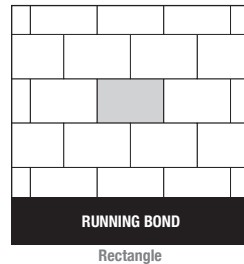

#646 - SQUARE

#606 - RECTANGLE

STANDARD COLORS

INSTALLATION PATTERNS

SPECIFICATIONS

PRODUCT	NOMINAL DIMENSIONS	HEIGHT		STONES PER SQ. FT.	STONES PER PALLET	STONE WEIGHT (lbs.) <i>(Approximate)</i>	PALLET WEIGHT (lbs.) <i>(Excludes Pallet)</i>	SQ. FT. PER PALLET	PRODUCT NUMBER
		(MM)	(INCHES)						
Square	6 x 6	60	2 3/8	4.8	480	6	2,800	100	646
		80	3 1/8	4.8	384	7.4	2,880	80	648
Rectangle	6 x 9	60	2 3/8	3.2	300	8.866	2,660	95	606
		80	3 1/8	3.2	240	11.48	2,736	76	607