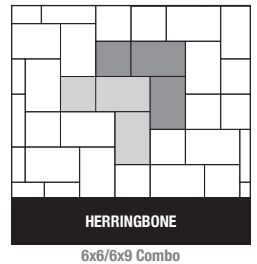

PLAZA STONE RECTANGLES & SQUARES

PLAZA STONE

Plaza Stone is a timeless paving stone with an impressionistic embossed surface profile. It creates a gentle and warm effect by combining soft curved edges with rectangular and square stones. Plaza Stone is available in many colors to accommodate the most discriminating tastes and desires. Plaza Stone uses large-scale patterns to create interest and drama for commercial landscaping, while the stone's texture and pattern harmonize with surrounding buildings and site furnishings.

#646 - SQUARE

#606 - RECTANGLE

STANDARD COLORS

INSTALLATION PATTERNS

SPECIFICATIONS

PRODUCT	NOMINAL DIMENSIONS	HEIGHT		STONES PER SQ. FT.	STONES PER PALLET	STONE WEIGHT (lbs.) <i>(Approximate)</i>	PALLET WEIGHT (lbs.) <i>(Excludes Pallet)</i>	SQ. FT. PER PALLET	PRODUCT NUMBER
		(MM)	(INCHES)						
Square	6 x 6	60	2 3/8	4.8	480	6	2,800	100	646
		80	3 1/8	4.8	384	7.4	2,880	80	648
Rectangle	6 x 9	60	2 3/8	3.2	300	8.866	2,660	95	606
		80	3 1/8	3.2	240	11.48	2,736	76	607