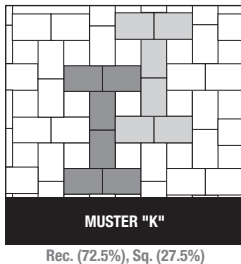

#646 - SQUARE

#606 - RECTANGLE

STANDARD COLORS

INSTALLATION PATTERNS

SPECIFICATIONS

PRODUCT	NOMINAL DIMENSIONS	HEIGHT		STONES PER SQ. FT.	STONES PER PALLET	STONE WEIGHT (lbs.) <i>(Approximate)</i>	PALLET WEIGHT (lbs.) <i>(Excludes Pallet)</i>	SQ. FT. PER PALLET	PRODUCT NUMBER
		(MM)	(INCHES)						
Square	6 x 6	60	2 3/8	4.8	480	6	2,800	100	646
		80	3 1/8	4.8	384	7.4	2,880	80	648
Rectangle	6 x 9	60	2 3/8	3.2	300	8.866	2,660	95	606
		80	3 1/8	3.2	240	11.48	2,736	76	607