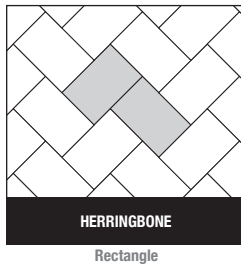

PLAZA STONE RECTANGLES & SQUARES

PLAZA STONE

Plaza Stone is a timeless paving stone with an impressionistic embossed surface profile. It creates a gentle and warm effect by combining soft curved edges with rectangular and square stones. Plaza Stone is available in many colors to accommodate the most discriminating tastes and desires. Plaza Stone uses large-scale patterns to create interest and drama for commercial landscaping, while the stone's texture and pattern harmonize with surrounding buildings and site furnishings.

#646 - SQUARE

#606 - RECTANGLE

STANDARD COLORS

INSTALLATION PATTERNS

SPECIFICATIONS

PRODUCT	NOMINAL DIMENSIONS	HEIGHT		STONES PER SQ. FT.	STONES PER PALLET	STONE WEIGHT (lbs.) <i>(Approximate)</i>	PALLET WEIGHT (lbs.) <i>(Excludes Pallet)</i>	SQ. FT. PER PALLET	PRODUCT NUMBER
		(MM)	(INCHES)						
Square	6 x 6	60	2 3/8	4.8	480	6	2,800	100	646
		80	3 1/8	4.8	384	7.4	2,880	80	648
Rectangle	6 x 9	60	2 3/8	3.2	300	8.866	2,660	95	606
		80	3 1/8	3.2	240	11.48	2,736	76	607