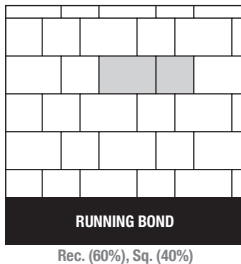

PLAZA STONE RECTANGLES & SQUARES

PLAZA STONE

Plaza Stone is a timeless paving stone with an impressionistic embossed surface profile. It creates a gentle and warm effect by combining soft curved edges with rectangular and square stones. Plaza Stone is available in many colors to accommodate the most discriminating tastes and desires. Plaza Stone uses large-scale patterns to create interest and drama for commercial landscaping, while the stone's texture and pattern harmonize with surrounding buildings and site furnishings.

#646 - SQUARE

#606 - RECTANGLE

STANDARD COLORS

INSTALLATION PATTERNS

SPECIFICATIONS

PRODUCT	NOMINAL DIMENSIONS	HEIGHT		STONES PER SQ. FT.	STONES PER PALLET	STONE WEIGHT (lbs.) <i>(Approximate)</i>	PALLET WEIGHT (lbs.) <i>(Excludes Pallet)</i>	SQ. FT. PER PALLET	PRODUCT NUMBER
		(MM)	(INCHES)						
Square	6 x 6	60	2 3/8	4.8	480	6	2,800	100	646
		80	3 1/8	4.8	384	7.4	2,880	80	648
Rectangle	6 x 9	60	2 3/8	3.2	300	8.866	2,660	95	606
		80	3 1/8	3.2	240	11.48	2,736	76	607