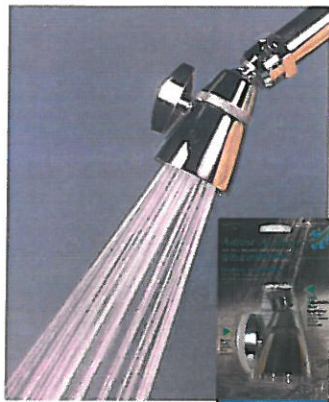

Adjust-A-Spray™ brass adjustable shower

FP3C	Std. Adjust-A-Spray shower head	6	22.46
FP3C-BP	Adjust-A-Spray shower hd, pol brass	6	32.46
FP4C	Adjust-A-Spray Elite shower head	4	30.46
FP4C-BP	Adjust-A-Spray Elite, polished brass	4	45.46
FP4C-SN	Adjust-A-Spray Elite, satin nickel	4	45.46

Solid brass, adjustable spray shower head - Standard is 2" diameter, Elite is 3" and available in other popular finishes

Side lever easily raises and lowers face plate adjusting shower spray pattern from fast, fine, streams to a softer, narrower, shower flow.

Power Boost Advantage insures strong, water efficient spray at any water pressure.