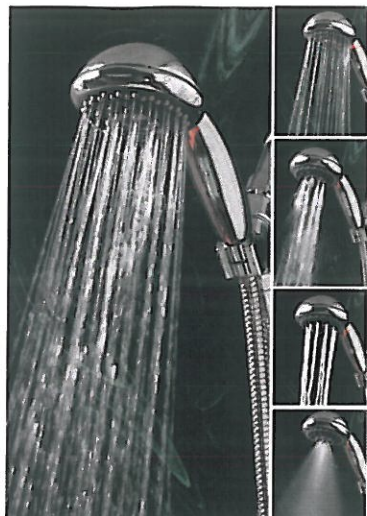

Massage hand held showers

7, 5 or 3 Spray Setting Massage hand held shower kits
with the new Power Boost Advantage

Rainbo Massage™ 7 spray hand showers

A Feel Good Shower Experience!

AFR4	Rainbo Massage 7 Spray hnd shwr gld rl, chrome	4	105.52
AFR4B-N	Rainbo Massage 7 Spray hnd shwr gld rl, nickel	4	147.74
AFR6C	Rainbo Mssg hnd shwr kit, chrome	6	59.96
AFR6C-N	Rainbo Mssg hnd shwr kit, nickel	6	79.96

The most versatile and invigorating hand shower ever, includes a high quality shower handle with 7 spray settings which include 4 unique spray patterns: Champagne Streams, Full Body Spray, Fast Massage or relaxing Mist, plus three combination settings combining the hard shower spray with the other spray styles. All kits include the 59" BUNGY shower hose, a flexible stainless steel shower hose that stretches for greater tub area coverage, and our Power Boost Advantage. Glide rail kits include a 24" Glide Rail with soap dish for any height showering. Standard kits include Swivel Arm Bracket for easy hands free showering.