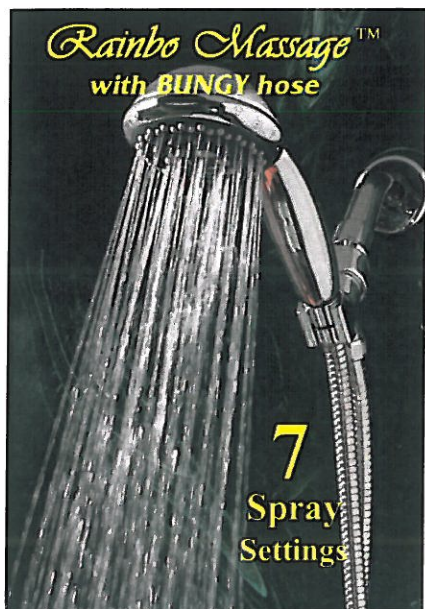

**... and Hand Shower Systems
featuring the BUNGY shower hose!**