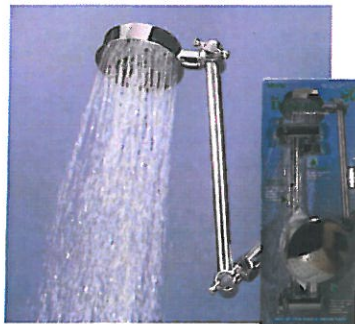

the Elephant™ hi-lo pan head shower

SRW2C	Elephant hi-lo pan head shower, chrome	4	34.96
SRW2C-BP	Elephant hi-lo pan head shower, pol brass	4	55.96
SRW2C-SN	Elephant hi-lo pan head shower, nickel	4	55.96

Old fashioned pan head shower with a 10" Swing shower arm extension allowing user to easily adjust the height of the shower by up to 20".

Great for tall people with short showers, or for showering without getting your hair wet. Solid brass construction, available in 3 finishes.

Power Boost Advantage insures strong, water efficient spray at any water pressure.

Solid Brass Shower Accessories