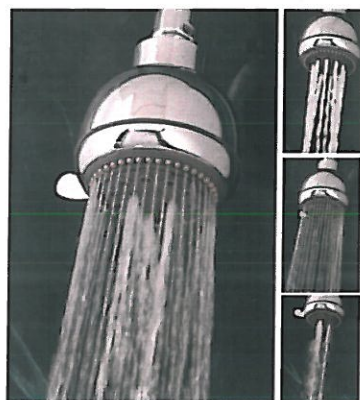

Champagne Massage™ 5 setting shower heads

FP52C	Champagne Massager 5 Spray showerhead, white	2	20.96
FP54C	Champagne Massage 5 Spray showerhead, chrome	2	24.96
FP58C	Champagne Massage 5 Spray showerhead, nickel	2	29.96

5 position shower heads with 3 unique spray patterns: Champagne Streams, Full Body Spray, or Fast Massage, plus two combination settings

Available in Chrome, Nickel or white, all with our Power Boost Advantage - a series of brass flow restricting discs that allow the user to adjust the flow rate and force of the shower to work best with their water pressure. Solid Brass ball/connector, chrome plated, standard 1/2" female