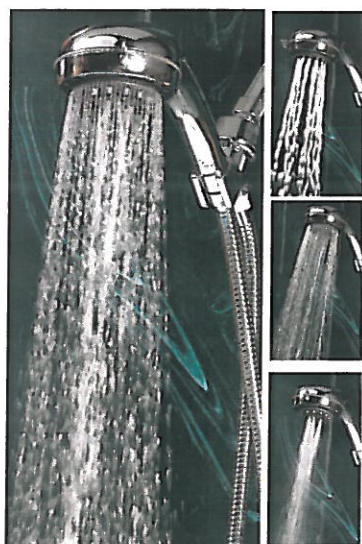

5 position shower heads with 3 unique spray patterns: Champagne Streams, Full Body Spray, or Fast Massage, plus two combination settings

Available in Chrome, Nickel or white, all with our Power Boost Advantage - a series of brass flow restricting discs that allow the user to adjust the flow rate and force of the shower to work best with their water pressure. Solid Brass ball/connector, chrome plated, standard 1/2" female

Massage hand held showers

7, 5 or 3 Spray Setting Massage hand held shower kits
with the new Power Boost Advantage

Rainbo Massage™ 7 spray hand showers

A Feel Good Shower Experience!

AFR4	Rainbo Massage 7 Spray hnd shwr gld rl, chrome	4	105.52
AFR4B-N	Rainbo Massage 7 Spray hnd shwr gld rl, nickel	4	147.74
AFR6C	Rainbo Mssg hnd shwr kit, chrome	6	59.96
AFR6C-N	Rainbo Mssg hnd shwr kit, nickel	6	79.96

The most versatile and invigorating hand shower ever, includes a high quality shower handle with 7 spray settings which include 4 unique spray patterns: Champagne Streams, Full Body Spray, Fast Massage or relaxing Mist, plus three combination settings combining the hard shower spray with the other spray styles. All kits include the 59" BUNGY shower hose, a flexible stainless steel shower hose that stretches for greater tub area coverage, and our Power Boost Advantage. Glide rail kits include a 24" Glide Rail with soap dish for any height showering. Standard kits include Swivel Arm Bracket for easy hands free showering.