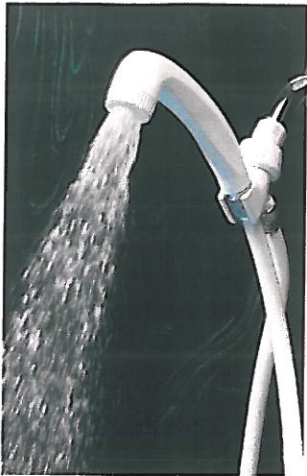

Economy Series

Hand Held Showering Systems

SaverShower™ high velocity hand showers

AFK5C	SvrShwr hand shower kit, white	8	32.96
AFK6C	SvrShwr hand shower kit, chrn & black	8	42.96
AFK7C	Add A SvrShwr hnd shwr kit, white	8	36.96
AFK8C	Add A SvrShwr hnd shwr kit, chrn & blk	8	48.96
AFU5C	Ultra Svr 1.75 hand shower kit, white	8	33.96

The amazing SaverShower shower handle provides a strong, invigorating shower using as little water as necessary, 2.5 GPM Max at 80 psi or the new, pressure compensating 1.75 GPM Ultra Saver high performance shower.

Chrome kits include 59" BUNGY, stretchable stainless steel shower hose
White kits includes 59" SuperFlex shower hose.

Standard kits include Swivel Arm Bracket for easy hands free showering.
Add A kits include 3 way diverter valve and the 3 positoin wall bracket