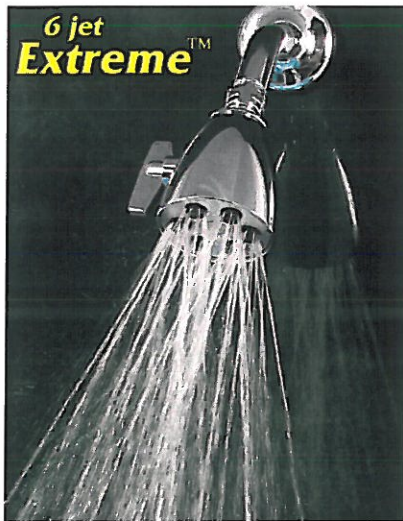

The Best Quality Showers & Faucet Attachments

Whedon Products, Inc.

"The Flow Pro"

We Make Less Water Feel Like More!

Shower Products Catalog

July, 2015

The Best Quality Shower Heads ...

**... and Hand Shower Systems
featuring the BUNGY shower hose!**