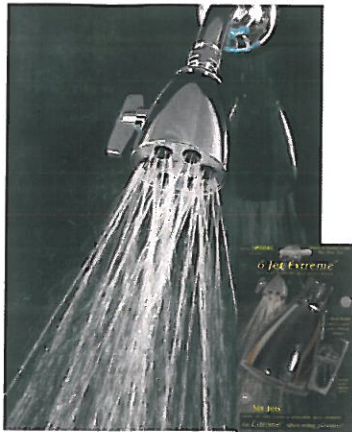

Solid Brass adjustable spray shower heads with the new *Power Boost Advantage*

6 Jet Extreme™ power shower

SH604C	6 Jet Extreme Power Shower, chrome	2	78.96
SH606C	6 Jet Extreme Power Shower, pol brass	2	89.96
SH608C	6 Jet Extreme Power Shower, br nickel	2	89.96
SH609C	6 Jet Extreme Power Shower, oil rub brnz	2	89.96

Solid brass shower with 6 fully adjustable spray jets that create 48 criss-crossing streams for the most luxurious and full body shower spray ever!

Solid brass construction with mirror finish for the look and feel of elegance, available in chrome, brass, nickel and oil rubbed bronze finishes. Side lever easily raises and lowers jets adjusting shower spray pattern from fast, fine streams to a softer, drenching flow.

Power Boost Advantage insures strong, water efficient spray at any water pressure.