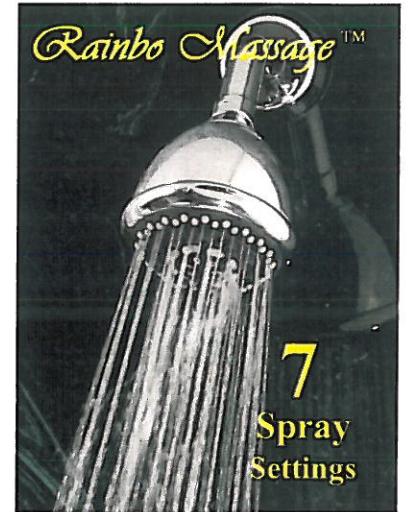

The Best Quality Showers & Faucet Attachments

Whedon Products, Inc.

"The Flow Pro"

We Make Less Water Feel Like More!

Shower Products Catalog

July, 2015

The Best Quality Shower Heads ...

**... and Hand Shower Systems
featuring the BUNGY shower hose!**