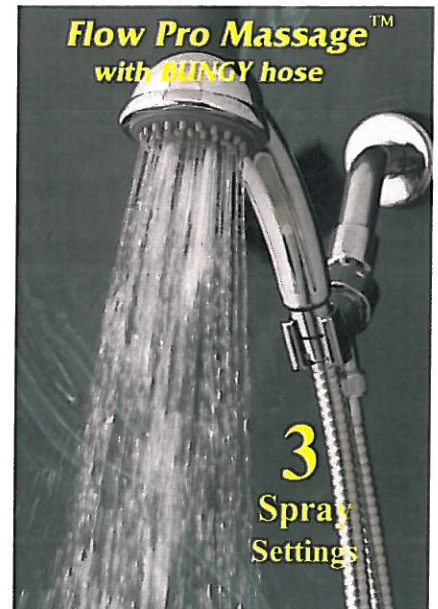

SaverShower™
Solid Brass High Velocity Shower Heads in 3 Flow Rates
All Brass Parts Machined, Plated & Assembled in the U.S.A.
New *Ultra Savers* provide greater savings and a great shower
with pressure compensating flow regulators.