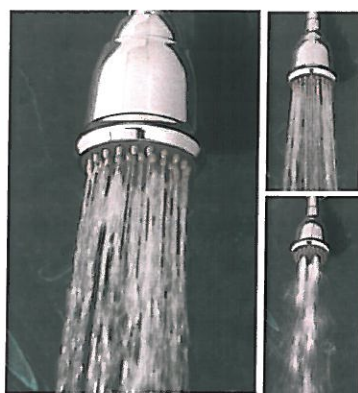

Flow Pro Massage™ 3 setting shower heads

FP32C	Flow Pro Massage 3 Spray showerhead, white	4	18.96
FP34C	Flow Pro Massage 3 Spray showerhead, chrome	4	20.96

3 position shower heads with Full Body Spray from 58 rub clean silicone spray jets, or Fast 9 Jet Pulsating Massage spray, and a combination spray and massage setting. Also has a pause setting to help save water while lathering.

Available in Chrome, Nickel or white, all include our new Power Boost Advantage - a series of brass flow restricting discs that allow the user to adjust the flow rate and force of the shower to work best with their water pressure. Solid Brass ball/connector, chrome plated, standard 1/2" female threads

Economy Series shower heads

Economy Plus Massage 3 setting shower heads

EP14C	Eco Plus Massage 3 Spray showerhead, white	4	9.96
EP24C	Eco Plus Massage 3 Spray showerhead, chrome	4	11.96

Economy Shower adjustable plastic shower head

ES101C	Economy Shower Head	6	4.70

Whedon Products, Inc. - The Flow Pro

W. Hartford, CT 06110; (860) 953-7606; 800-541-2184; fax (860) 953-4510; sales@whedonproducts.com