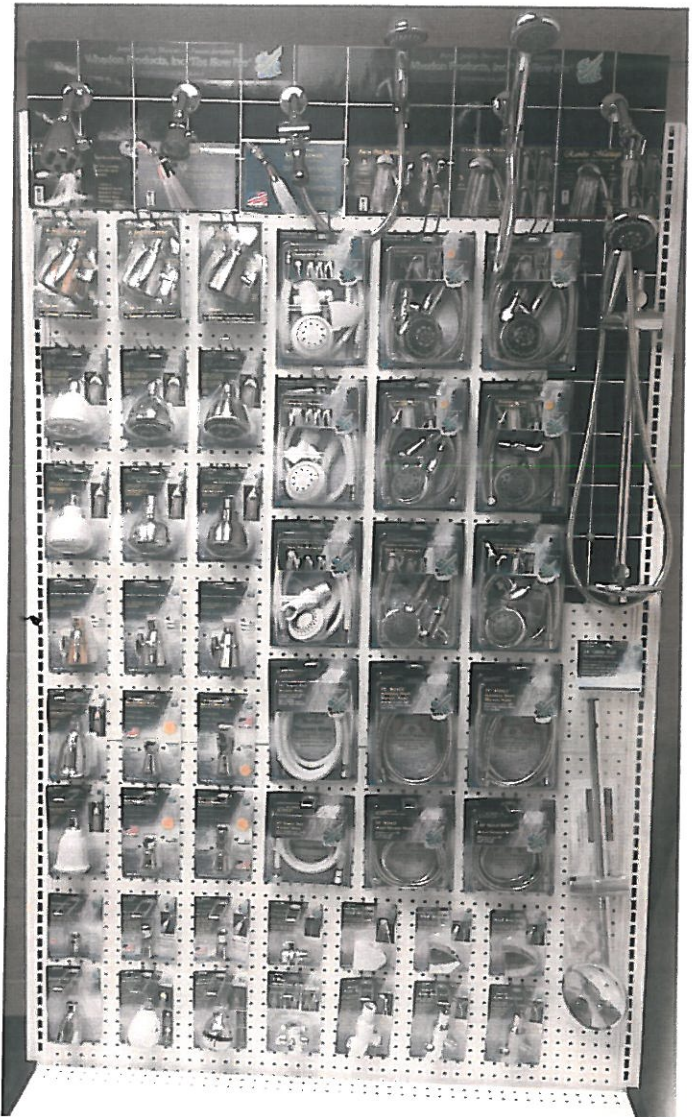

To our Retail and Wholesale Partners:

Our goal is to provide you with the best quality, best performing showers on the market today. All our showers comply with federal codes requiring a 2.5 GPM maximum flow rate. The items in this catalog are packaged for retail sale and represent our more popular items. Inner pack quantities and list prices are shown, please contact us for a complete price list including bulk, vandal resistant and other items. We sell for re-sale only, possession of this catalog does not guarantee we will sell to you.

Whedon Products, Inc. - The Flow Pro

W. Hartford, CT 06110; (860) 953-7606; 800-541-2184; fax (860) 953-4510; sales@whedonproducts.com