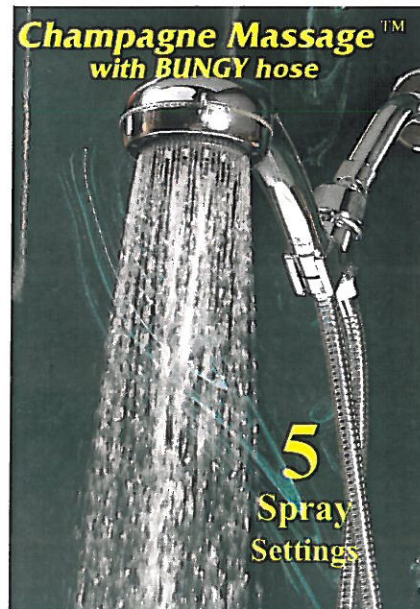

**... and Hand Shower Systems
featuring the BUNGY shower hose!**