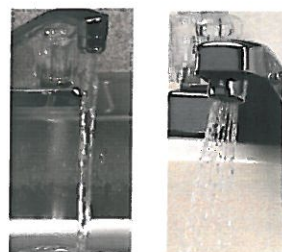

NEW, extra hard faucet spray - adds force and power to lavatory faucets, also great for kitchen faucets. Saves Water, Energy and Money!

Lever style is extra hard 1.0 spray, lever easily adjusts spray force.

Swivels for wider sink coverage, easy clean up.

Installs easily with both 15/16 x 27 male and 55/64 x 27 female threads.

U S Made Standard Faucet Aerators

Available in 2.2 GPM or water saving 1.5 GPM flow rates

SA1C	Standard Aerator, 2.2 GPM, dual thread	2.66
TA1C	SaverAerator, 1.5 GPM dual thread	2.66

100% U S Made standard faucet attachments provide superior stream straightness.

Brass dual threads, lead free, 2.2 GPM or 1.5 GPM flow rates.

LA1C

UA1C

SaverSprayer 0.5 GPM Faucet Attachment

UA1C	Ultra SaverSprayer, 0.5 GPM, dual thread	2.96
------	------------------------------------------	------

Saves water, lowest flow rate with forceful spray, great for bathroom faucets