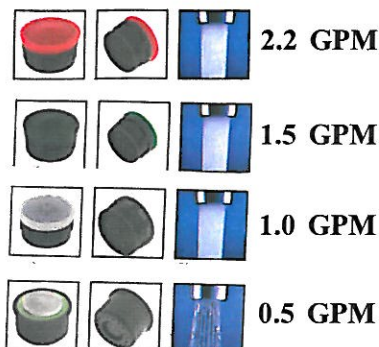

Aerator Inserts

AIN1F	Regular size aerator insert, 2.2 GPM, pkged	1.66
AIN2F	Small size aerator insert, 2.2 GPM, pkged	1.76
AIN2.2	Regular size aerator insert, 2.2 GPM, bulk	1.36
AIN1.5	Regular size aerator insert, 1.5 GPM, bulk	1.36
AIN1.0	Regular size aerator insert, 1.0 GPM, bulk	1.36
AIN0.5	Regular size spray insert, 0.5 GPM, bulk	1.86

Aerator inserts are used when there is no desire or need to replace the aerator shell.

Work with most OEM faucet aerators, must determine correct size

Available in all basic flow rates and styles

Whedon Products, Inc. - The Flow Pro