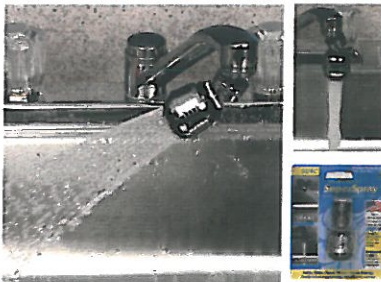

Lever control valve is made in USA of lead free brass, allows user to easily adjust flow rate from full flow 2.2 GPM to a softer water saving flow or a trickle to save between rinsing, makes that a great water saving product.

Lead Free Brass Swivel provides wider sink coverage.

Brass connector has both 15/16 x 27 male or 55/64 x 27 female threads, installs easily on most kitchen faucets.

Standard SuperSpray™ swivel, spray & stream aerator

SU7C Std SuperSpray spray & stream aerator

9.96

A great improvement to any kitchen faucet, the standard SuperSpray provides wider, more forceful spray that makes rinsing quick and easy and helps save water, or an aerated stream that reduces splash.

Lead Free Brass Swivel Ball provides wider sink coverage.

Brass connector has both 15/16 x 27 male or 55/64 x 27 female threads machined into shell, installs easily on most kitchen faucets.

Double Swivel SuperSpray™ spray & stream aerator