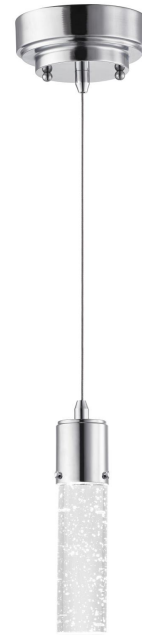

**Item Number 6307900****Cava**

LED Mini Pendant Chrome Finish Bubble Glass

## Specifications

- Height: 61.05"
- Diameter: 4.96"
- Adjustable Cord: 50" max.
- Includes 8 Watt Integrated LED
- Hours: 25000
- Life (years)\*: 22.8
- Fixture Lumens: 450
- Light Source Lumens: 600
- Kelvin: 3000
- Equivalent Incandescent Wattage: 40W