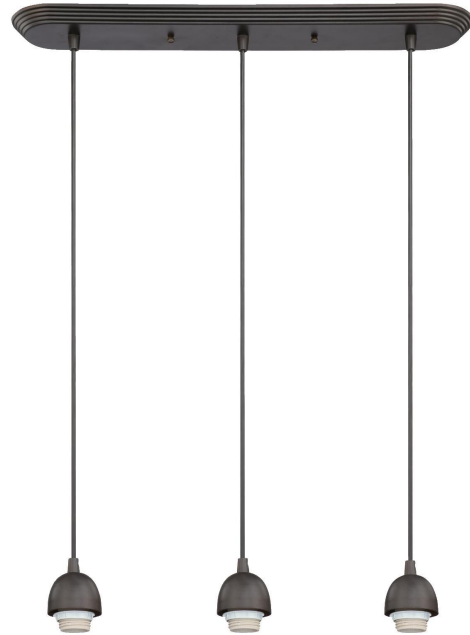

**Item Number 6301300**

3 Light Mini Pendant Oil Rubbed Bronze Finish

### Specifications

- Height: 55"
- Width: 23.50"
- Extends: 55"
- Cord Length: 50"
- Use (3) Medium (E26) Base Lamps, 60 Watt Maximum