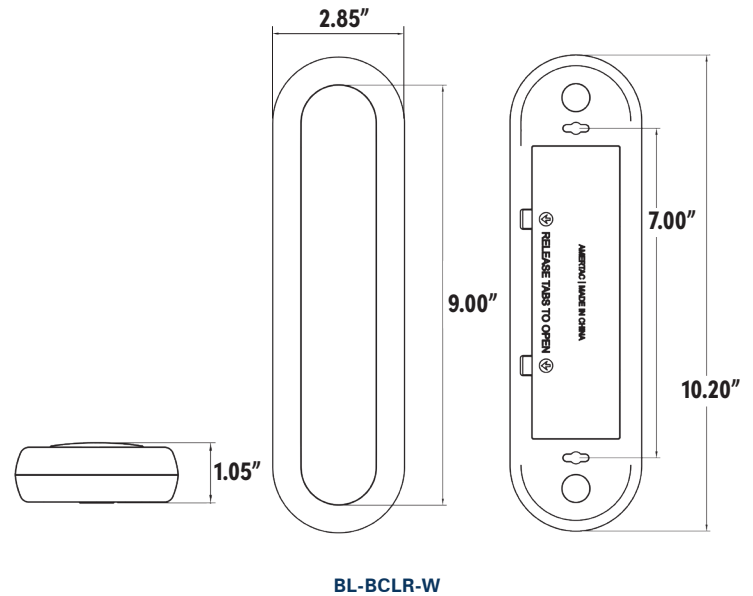

SPECIFICATIONS

Description	Color Adjustable White LED Puck Light		Color Adjustable White LED Bar Light
Lumens	80		150
Color Temp	3000K/4000K/5000K		3000K/4000K/5000K
LED Life	50,000 Hours		50,000 Hours
Power Source	3 AA Batteries		6 AA Batteries
Runtime	70 hours (down to 1%)		100 hours (down to 1%)
Functions	Multi-Color, CCT, Dimmable		Multi-Color, CCT, Dimmable
Product Finish	White		White
Weight	0.13 lb		0.33 lb
Dimensions	3.37"L x 3.37"W x 1.05"H		10.20"L x 2.85"W x 1.05"H

Model Number	BL-PCLR-W2	BL-PCLR-W3	BL-BCLR-W
Remote Included	Yes	Yes	Yes
Packaged Dimensions	9.50"L x 5.12"W x 1.50"H	12.88"L x 5.13"W x 1.50"H	12.88"L x 4.75"W x 1.50"H
UPC	070686009987	070686010006	070686009901

DIMENSIONS

ABOUT US

AmerTac is a leading manufacturer of both traditional and innovative home accent products sold in top retailers. The wide range of products includes decorative wallplates, under cabinet lighting, night lights and battery-operated accent lighting, along with accessories such as timers and light controls.

250 Boulder Drive
Breinigsville, PA 18031
(610) 336-1330
amertac.com