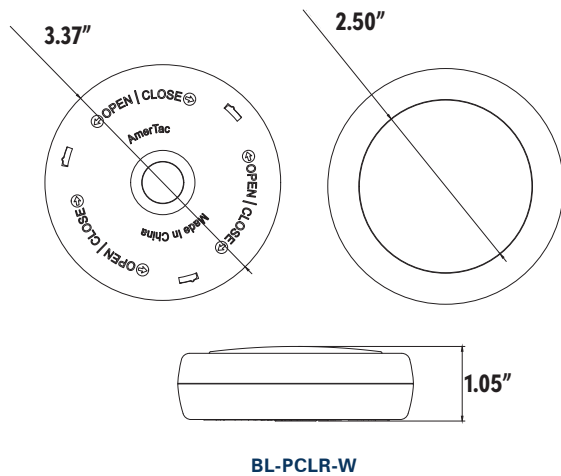

SPECIFICATIONS

Description	Color Adjustable White LED Puck Light		Color Adjustable White LED Bar Light
Lumens	80		150
Color Temp	3000K/4000K/5000K		3000K/4000K/5000K
LED Life	50,000 Hours		50,000 Hours
Power Source	3 AA Batteries		6 AA Batteries
Runtime	70 hours (down to 1%)		100 hours (down to 1%)
Functions	Multi-Color, CCT, Dimmable		Multi-Color, CCT, Dimmable
Product Finish	White		White
Weight	0.13 lb		0.33 lb
Dimensions	3.37"L x 3.37"W x 1.05"H		10.20"L x 2.85"W x 1.05"H

Model Number	BL-PCLR-W2	BL-PCLR-W3	BL-BCLR-W
Remote Included	Yes	Yes	Yes
Packaged Dimensions	9.50"L x 5.12"W x 1.50"H	12.88"L x 5.13"W x 1.50"H	12.88"L x 4.75"W x 1.50"H
UPC	070686009987	070686010006	070686009901

DIMENSIONS

ABOUT US

AmerTac is a leading manufacturer of both traditional and innovative home accent products sold in top retailers. The wide range of products includes decorative wallplates, under cabinet lighting, night lights and battery-operated accent lighting, along with accessories such as timers and light controls.

250 Boulder Drive
Breinigsville, PA 18031
(610) 336-1330
amertac.com