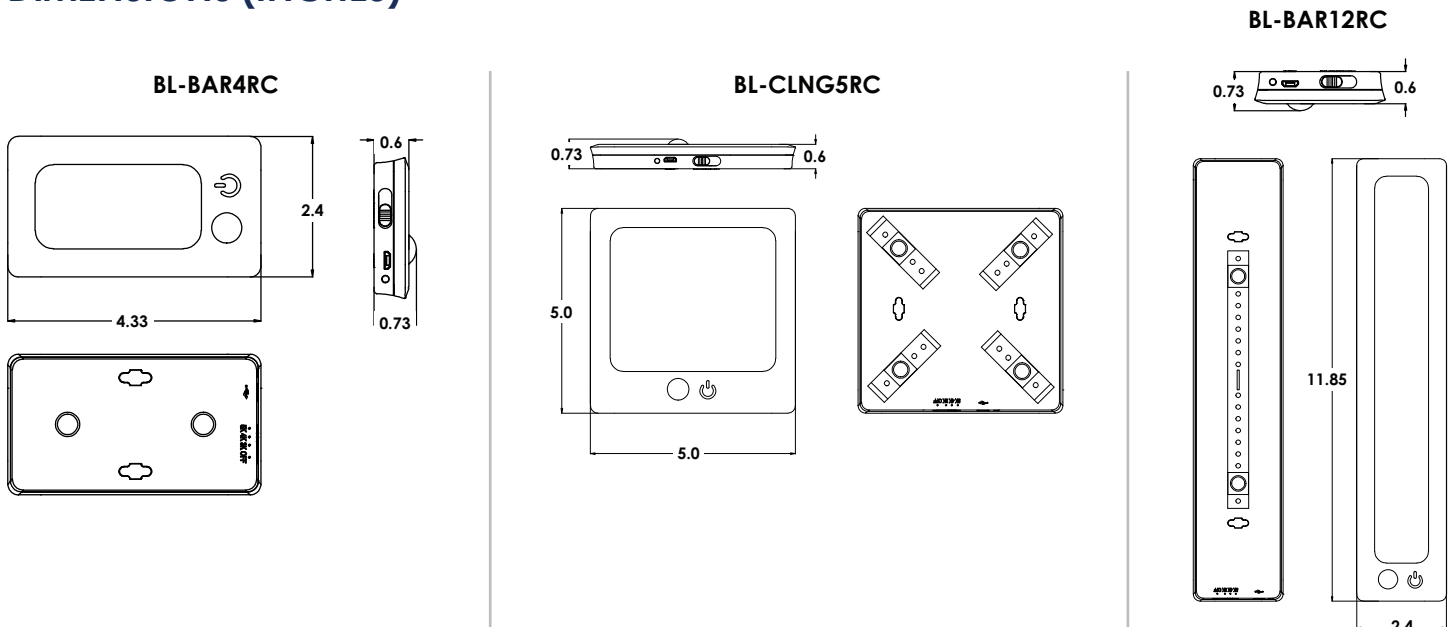

DIMENSIONS (INCHES)

ABOUT US

AmerTac is a leading manufacturer of both traditional and innovative home accent products sold in top retailers. The wide range of products includes decorative wallplates, under cabinet lighting, nightlights and battery-operated accent lighting, along with accessories such as timers and light controls.