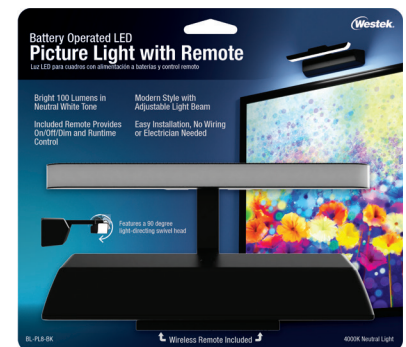

Picture Light with Remote

Swivel / Dimming / Battery Operated / Auto Shut-Off

Picture light with multiple features provides dramatic illumination of artwork, pictures, diplomas, dartboards, and more.

FEATURES

- Bright, long-lasting LEDs in neutral white tone (4000k)
 - 8" – 100 lumens
 - 16" – 120 lumens
- Swivel head with 90 degree adjustable light beam delivers precision lighting
- Additional light control with ON/OFF/DIM button on light:
 - Tap once for ON
 - Tap and hold to DIM
 - Tap a third time to turn the light OFF
 - Light base control remembers the last light level selected
- Easy installation with bubble level in the base for alignment, and included mounting screws
- Battery operated – no wiring or electrician needed
- Long runtime with (3) C batteries (not included)
 - 8" light will run 40 hours at full brightness
 - 16" light will run 35 hours at full brightness

Remote Control
Manages ON/OFF/DIM, preset runtimes, and battery saver auto shut-off after 4 hours.

TWO SIZE OPTIONS

Features a 90 degree light-directed swivel head

SPECIFICATIONS – 8"

Model Number	BL-PL8-BK	BL-PL8-GD	BL-PL8-N
Product Color	 Satin Black	 Satin Gold	 Satin Nickel
Light Color	Neutral White	Neutral White	Neutral White
Light Color Temperature	4000k	4000k	4000k
Lumens	100 lm	100 lm	100 lm
Functions	ON / OFF / DIM / Swivel	ON / OFF / DIM / Swivel	ON / OFF / DIM / Swivel
Batteries	(3) C Batteries	(3) C Batteries	(3) C Batteries
Runtime (at Full Brightness)	40 Hours	40 Hours	40 Hours
Dimensions L x W x H	3.875" x 8" x 1.625"	3.875" x 8" x 1.625"	3.875" x 8" x 1.625"

SPECIFICATIONS – 16"

(For online sale ONLY - plain box packaging)

Model Number	BL-PL16-BK	BL-PL16-GD	BL-PL16-N
Product Color	 Satin Black	 Satin Gold	 Satin Nickel
Lumens	120 lm	120 lm	120 lm
Runtime (at Full Brightness)	35 Hours	35 Hours	35 Hours
Dimensions L x W x H	3.875" x 16" x 1.625"	3.875" x 16" x 1.625"	3.875" x 16" x 1.625"