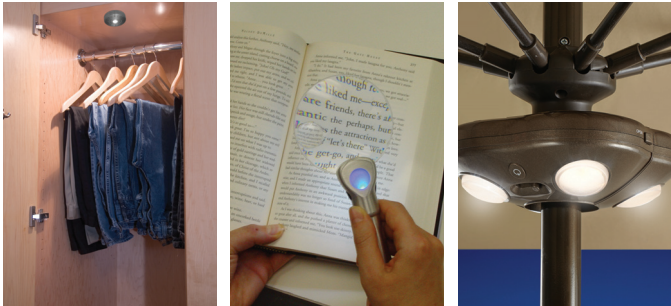

Accent Lighting

Lighting that focuses attention on specific areas or objects as opposed to the entire room. Accent lighting can add interest by creating various effects from romantic to dramatic.