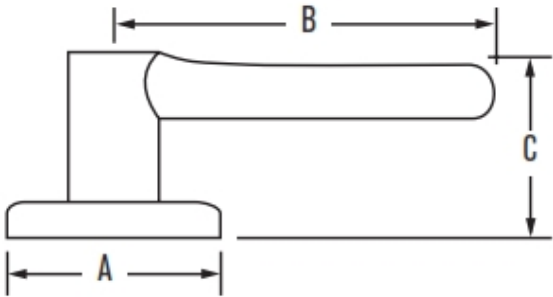

**GALIANO**

HALL/CLOSET

BED/BATH

KEYED ENTRY

INACTIVE

**SPECIFICATIONS**

<b>DOOR PREP</b>	Cross Bore 2-1/8" Edge Bore 1" Latch Face 1"x2-1/4"
<b>BACKSET</b>	Adjustable to 2-3/8" or 2-3/4" UL 2-3/4" standard 2-3/8" optional
<b>DOOR THICKNESS</b>	1-3/8"–1-3/4" doors standard thickness 2-1/4" doors optional on GLA101 and GLA535
<b>CYLINDER</b>	Standard SmartKey
<b>FACEPLATE</b>	1"x2-1/4" Square, radius corner and drive-in standard
<b>STRIKES</b>	2-1/4" full lip. Specify round corner or square corner Other options available
<b>BOLT</b>	1/2" throw. Nickel plated
<b>DOOR HANDING</b>	Specify handing only with Inactive levers
<b>ANSI/BHMA</b>	A156.2 Grade 2
<b>ADA</b>	Functions GLA 101, GLA 12 satisfies section 4.13.9 ADA requirement
<b>UL AVAILABILITY</b>	Meets 3 hour fire rating for all UL functions when fronted latches used Meets 20 minute with drive-in latch
<b>ASTM</b>	All Weiser product meets ASTM E 331 water penetration testing

**SPECIFICATIONS**

**PRODUCT DIMENSIONS**

	A	B	C	C (Keyed)
<b>Galiano</b>	2-5/8"	4"	2-15/32"	2-1/2"

**6-WAY ADJUSTABLE LATCH**

**FULL LIP SQUARE CORNER**

**FULL LIP RADIUS CORNER**

<b>A</b>	2-1/4" (57.15 mm)
<b>B</b>	1-5/8" (41.275 mm)
<b>C</b>	1-3/4" (44.45 mm)