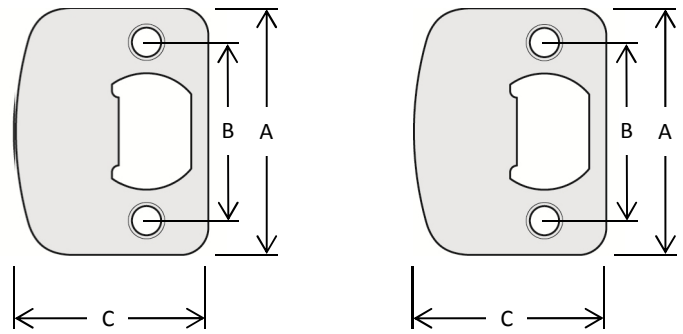

**GALIANO**

HALL/CLOSET

BED/BATH

KEYED ENTRY

INACTIVE

**SPECIFICATIONS**

<b>DOOR PREP</b>	Cross Bore 2-1/8" Edge Bore 1" Latch Face 1"x2-1/4"
<b>BACKSET</b>	Adjustable to 2-3/8" or 2-3/4" UL 2-3/4" standard 2-3/8" optional
<b>DOOR THICKNESS</b>	1-3/8"–1-3/4" doors standard thickness 2-1/4" doors optional on GLA101 and GLA535
<b>CYLINDER</b>	Standard SmartKey
<b>FACEPLATE</b>	1"x2-1/4" Square, radius corner and drive-in standard
<b>STRIKES</b>	2-1/4" full lip. Specify round corner or square corner Other options available
<b>BOLT</b>	1/2" throw. Nickel plated
<b>DOOR HANDING</b>	Specify handing only with Inactive levers
<b>ANSI/BHMA</b>	A156.2 Grade 2
<b>ADA</b>	Functions GLA 101, GLA 12 satisfies section 4.13.9 ADA requirement
<b>UL AVAILABILITY</b>	Meets 3 hour fire rating for all UL functions when fronted latches used Meets 20 minute with drive-in latch
<b>ASTM</b>	All Weiser product meets ASTM E 331 water penetration testing

**SPECIFICATIONS**

**PRODUCT DIMENSIONS**

	A	B	C	C (Keyed)
<b>Galiano</b>	2-5/8"	4"	2-15/32"	2-1/2"

**6-WAY ADJUSTABLE LATCH**

**FULL LIP SQUARE CORNER**

**FULL LIP RADIUS CORNER**

<b>A</b>	2-1/4" (57.15 mm)
<b>B</b>	1-5/8" (41.275 mm)
<b>C</b>	1-3/4" (44.45 mm)