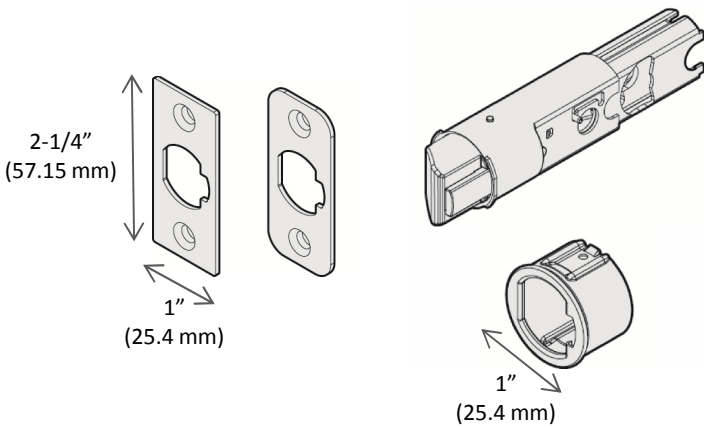

**GALIANO**

HALL/CLOSET

BED/BATH

KEYED ENTRY

INACTIVE

**SPECIFICATIONS**

<b>DOOR PREP</b>	Cross Bore 2-1/8" Edge Bore 1" Latch Face 1"x2-1/4"
<b>BACKSET</b>	Adjustable to 2-3/8" or 2-3/4" UL 2-3/4" standard 2-3/8" optional
<b>DOOR THICKNESS</b>	1-3/8"–1-3/4" doors standard thickness 2-1/4" doors optional on GLA101 and GLA535
<b>CYLINDER</b>	Standard SmartKey
<b>FACEPLATE</b>	1"x2-1/4" Square, radius corner and drive-in standard
<b>STRIKES</b>	2-1/4" full lip. Specify round corner or square corner Other options available
<b>BOLT</b>	1/2" throw. Nickel plated
<b>DOOR HANDING</b>	Specify handing only with Inactive levers
<b>ANSI/BHMA</b>	A156.2 Grade 2
<b>ADA</b>	Functions GLA 101, GLA 12 satisfies section 4.13.9 ADA requirement
<b>UL AVAILABILITY</b>	Meets 3 hour fire rating for all UL functions when fronted latches used Meets 20 minute with drive-in latch
<b>ASTM</b>	All Weiser product meets ASTM E 331 water penetration testing

**SPECIFICATIONS**

**PRODUCT DIMENSIONS**

	A	B	C	C (Keyed)
<b>Galiano</b>	2-5/8"	4"	2-15/32"	2-1/2"

**6-WAY ADJUSTABLE LATCH**

**FULL LIP SQUARE CORNER**

**FULL LIP RADIUS CORNER**

<b>A</b>	2-1/4" (57.15 mm)
<b>B</b>	1-5/8" (41.275 mm)
<b>C</b>	1-3/4" (44.45 mm)