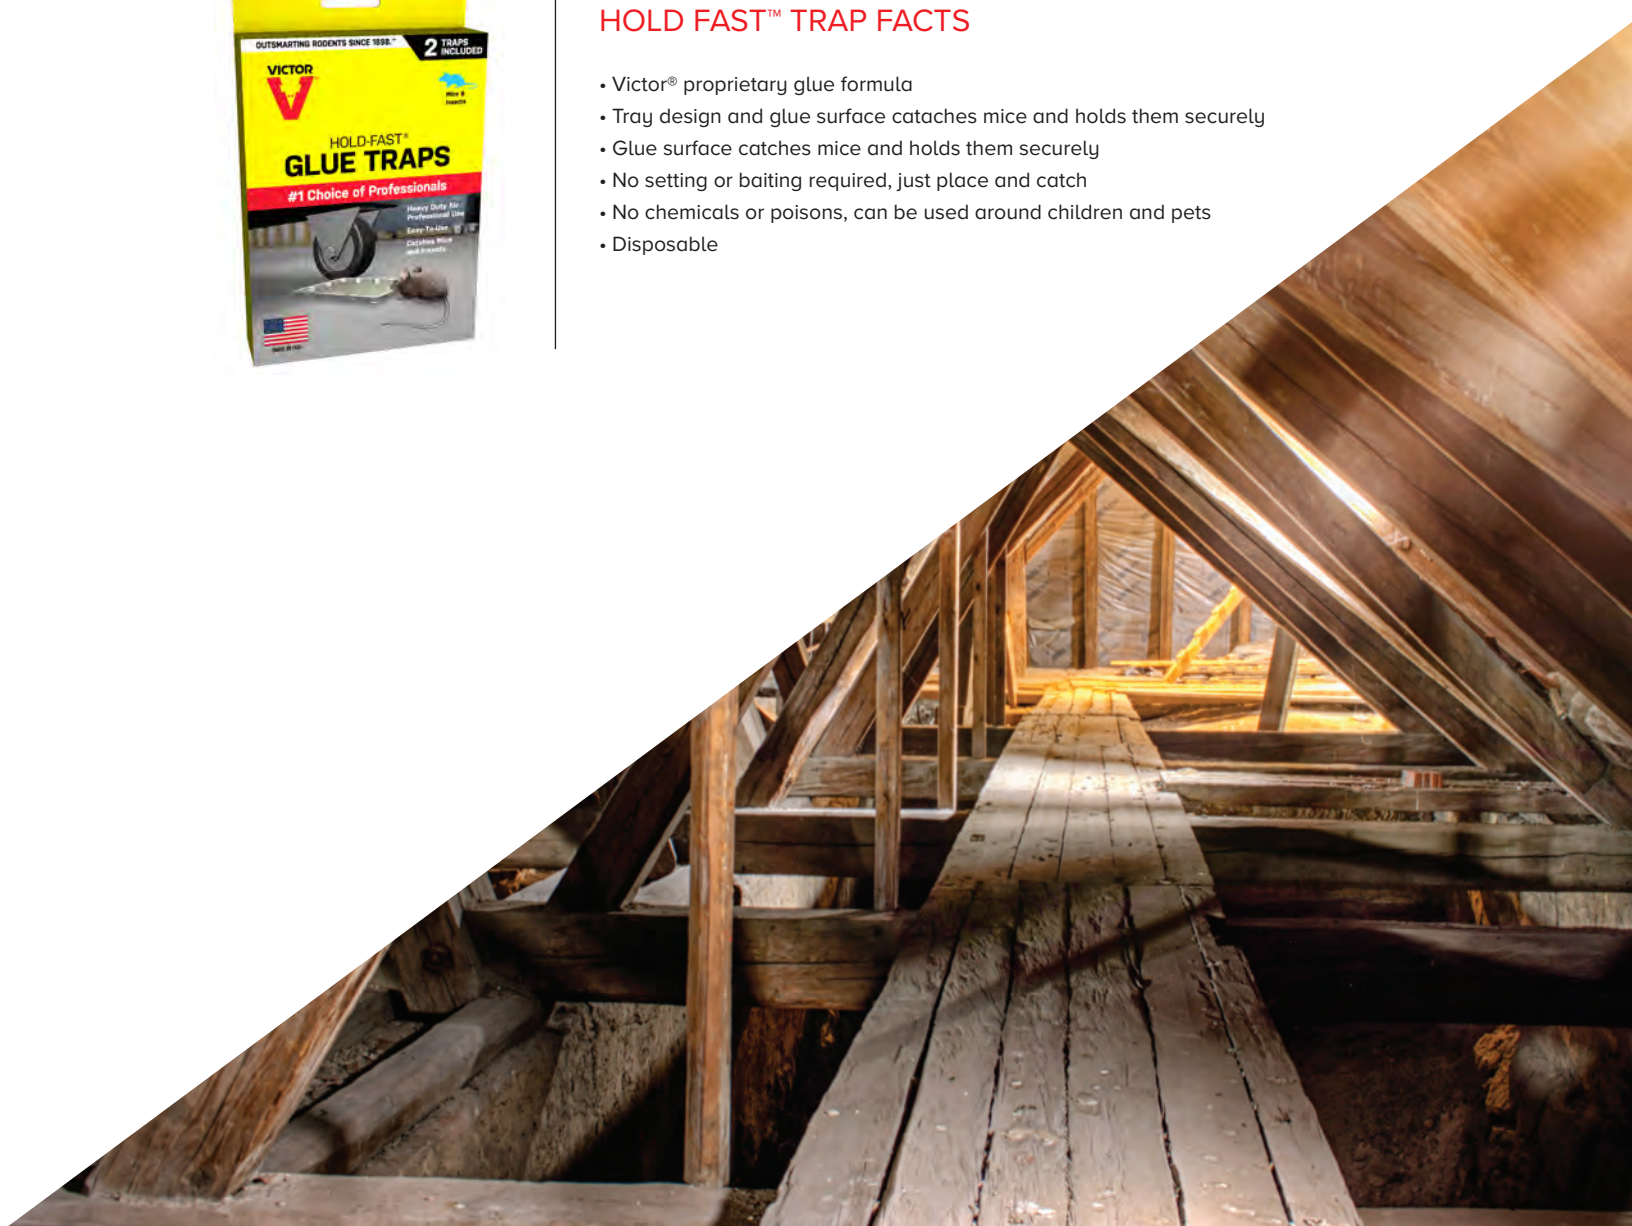

HOLD FAST™ GLUE BOARDS

* M349	2 PACK	SHELF DISPLAY	CASE - 12
* M349SPA	2 PACK	SHELF DISPLAY	CASE - 12

HOLD FAST™ TRAP FACTS

- Victor® proprietary glue formula
- Glue surface catches mice and holds them securely
- No setting or baiting required, just place and catch
- No chemicals or poisons, can be used around children and pets
- Disposable

Mouse & Rat Glue Traps

* RAT TRAP

HOLD FAST™ GLUE TRAYS

M771	2 PACK	SHELF DISPLAY	CASE - 24
M772	4 PACK	SHELF DISPLAY	CASE - 12
* M773	2 PACK	SHELF DISPLAY	CASE - 12

HOLD FAST™ TRAP FACTS

- Victor® proprietary glue formula
- Tray design and glue surface catches mice and holds them securely
- Glue surface catches mice and holds them securely
- No setting or baiting required, just place and catch
- No chemicals or poisons, can be used around children and pets
- Disposable