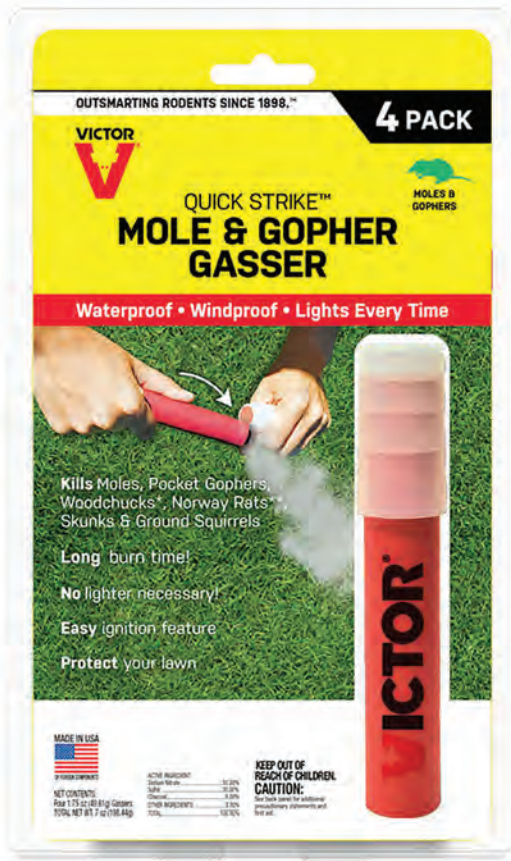

Solar Powered

Mole & Gopher Poisons

MOLE & GOPHER GASSER

M6004 4 PACK SHELF DISPLAY CASE - 8

MOLE & GOPHER GASSER FACTS

- Kills moles, gophers, woodchucks, Norway rats, ground squirrels & skunks
- Self-igniting design - no lighter necessary
- Lights every time - waterproof and windproof
- Long burn time ensures successful pest control
- For use in active underground tunnels and burrows