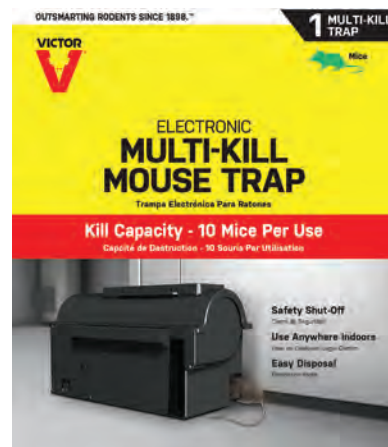

Electronic Mouse Traps

ELECTRONIC™ TRAPS

M250S	1 PACK	NO DISPLAY	CASE - 4
M1	1 PACK	NO DISPLAY	CASE - 2
M260	1 PACK	NO DISPLAY	CASE - 1

ELECTRONIC™ TRAP FACTS

- High voltage shock kills mouse in seconds
- Bait, place, turn on and empty
- Beveled columns hold mouse in place for no escapes
- Built-in safety switch and tunnel design protect children and pets
- 100% kill rate
- No-Touch, No-See™ experience
- Indoor use only
- No chemicals or poisons, can be used around children and pets
- Trap is reusable

MULTI-KILL™ MOUSE TRAP
 2 STAIRCASES ALLOW DUAL ENTRY
 SHOCK N' DROP CHAMBER ROTATES TO DROP MICE INTO THE COLLECTION DRAWER

M250S

KILLS 1 MOUSE PER SETTING
 UP TO 100 MICE PER SET OF BATTERIES
 REQUIRES 4 "AA" BATTERIES (not included)

M1

KILLS 1 MOUSE PER SETTING
 UP TO 100 MICE PER SET OF BATTERIES
 REQUIRES 4 "AA" BATTERIES (not included)

M260

KILLS UP TO 10 MICE PER SETTING
 UP TO 150 MICE PER SET OF BATTERIES
 REQUIRES 4 "C" BATTERIES (not included)