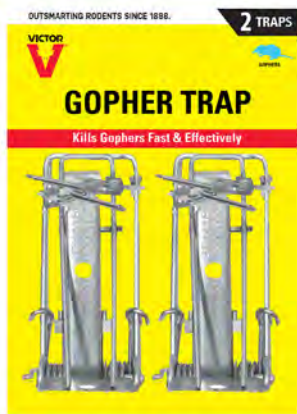

Mole Trap

MOLE TRAP

0645

1 PACK

NO DISPLAY

CASE - 6

MOLE TRAP FACTS

- Plunger style mole trap
- Weather-resistant metal spears for superior strength and durability
- Can be used in all soil types
- Fully assembled
- Equipped with a safety clip for secure operation
- Each trap is hand-tested to ensure the highest quality
- No chemicals or poisons
- Reusable

MOLE TRAP

M9015 1 PACK SHELF DISPLAY CASE - 12

Mole Trap

MOLE TRAP FACTS

- Quickly and effectively kills moles inside tunnels
- Easy to set – insert in ground, step on foot pegs, and raise handle
- Sensitive trap is triggered with the slightest movement
- Spears are located below ground, away from children and pets
- Ergonomically designed, easy grasp handle

Gopher Traps

EASY SET® GOPHER TRAPS

0610	1 PACK	DISPLAY	CASE - 36
0611	2 PACK	SHELF DISPLAY	CASE - 12

EASY SET® TRAP FACTS

- Weather-resistant, galvanized steel construction for superior strength and durability
- Can be used in all soil types
- Fully assembled
- Narrow design with short base allows for easy insertion
- Two traps placed back-to-back in tunnel is ideal
- Moving parts are completely below the ground surface, safely away from children and pets
- No chemicals or poisons
- Reusable