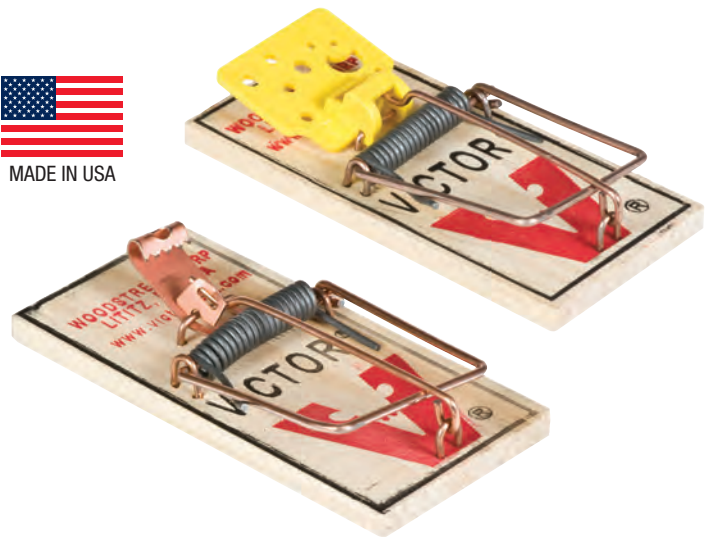

Mole & Gopher

MOLE TRAPS	26-27
GOPHER TRAPS	28-29
MOLE & GOPHER REPELLENTS	30-31
MOLE & GOPHER POISONS	32-33

Insect & Snake

FLY TRAPS	34
MULTI-INSECT TRAPS	35
YELLOW JACKET TRAPS	36
FLEA TRAPS	37
SNAKE REPELLENTS	38-39

EASY SET® TRAPS

M032	4 PACK	SHELF DISPLAY	CASE - 36
M035	2 PACK	SHELF DISPLAY	CASE - 16
M035-30	2 PACK	SHELF DISPLAY	CASE - 30
M039	4 PACK	CLIP STRIP	CASE - 24

WOOD TRAP FACTS

- Consistent quality from a century-old brand
- Original wood-base wire snap trap with metal trip pedal or scented cheese pedal
- Uses wood from Forest Stewardship Council® (FSC® certified forests)
- Use anywhere indoors or outdoors
- No chemicals or poisons
- Over one billion sold