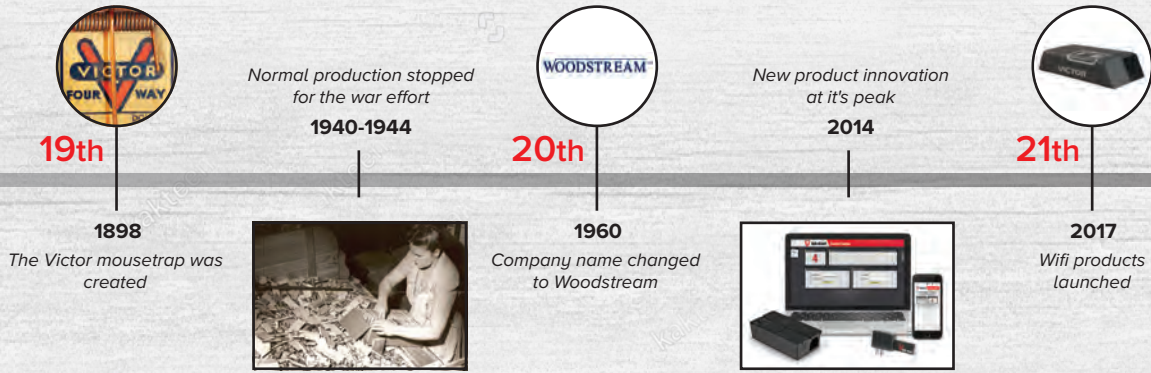

3 CENTURIES OF CONTINUOUS INNOVATION

WORLD LEADER IN RODENT CONTROL SINCE 1898

Wood Mouse Traps

ORIGINAL METAL PEDAL TRAPS

M150	2 PACK	SHELF DISPLAY	CASE - 36
M156	4 PACK	SHELF DISPLAY	CASE - 16
M158-4	8 PACK	SHELF DISPLAY	CASE - 4
MPD-CS	2 PACK	CLIP STRIP	CASE - 24
M040	EACH	BULK	CASE - 72

EASY SET® TRAPS

M032	4 PACK	SHELF DISPLAY	CASE - 36
M035	2 PACK	SHELF DISPLAY	CASE - 16
M035-30	2 PACK	SHELF DISPLAY	CASE - 30
M039	4 PACK	CLIP STRIP	CASE - 24