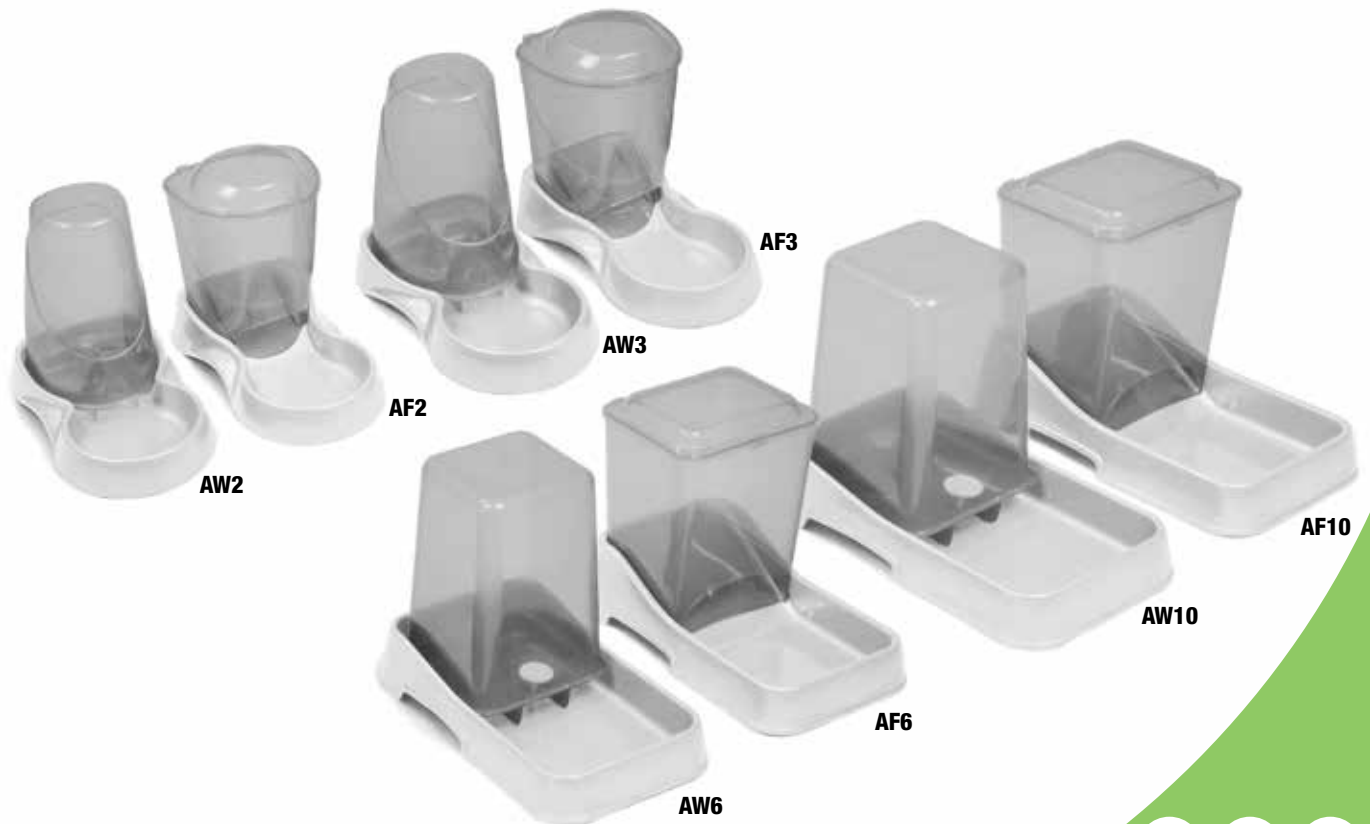

vanness pet-caring products

vanness

product index

(Click on a product line to jump to that page)

• auto waterers® / auto feeders®	3
• cat sliding drawer carrier	4
• cat litter pans	5
• cat litter pans - enclosed	6
• cat litter pans - sifting	7
• cat litter pans - spill control	8
• cat pan accessories	9
• cat scratchers & leisure	10
• dog and cat accessories	11
• ecoware natural pet products*	12
• pet food containers	13
• plastic pet dishes	14
• stainless steel pet dishes*	15
• small animal products	16

** All Van Ness products are made in the USA with the exception of our EcoWare dishes, Grab Bags, stainless steel products, sliding drawer carrier fence and cat toy attachments.*

vanness

auto waterers® • auto feeders®

Made in USA

- US Food & Drug Administration approved plastic (safe for pets)
- Sleek new designs on X-Small and Small sizes
- Hinged top on Feeder, removeable top on Waterer; easy to clean
- Clear smoke finish on container for easy viewing of food and water on hand
- Spill-less valve allows for easy, no-mess refills
- Handles for easy pickup of dish

vanness sliding drawer carrier

Plastic Made in USA

- fast and easy loading & unloading of pets
- significantly reduces travel-related fear, anxiety & stress (FAS) for cats & owners
- patented sliding drawer eliminates need for forced loading/unloading
- drawer designed for single handed operation
- features superior flow-through ventilation on all four sides, improving pet comfort
- engineered and built to IATA Airline standards
- stores efficiently when not in use (base and drawer nest completely inside the top)
- made from durable, high-impact plastic, easy to clean & maintain
- secure heavy-gage wire door and easy-squeeze door latch
- **easy assembly, no tools required**