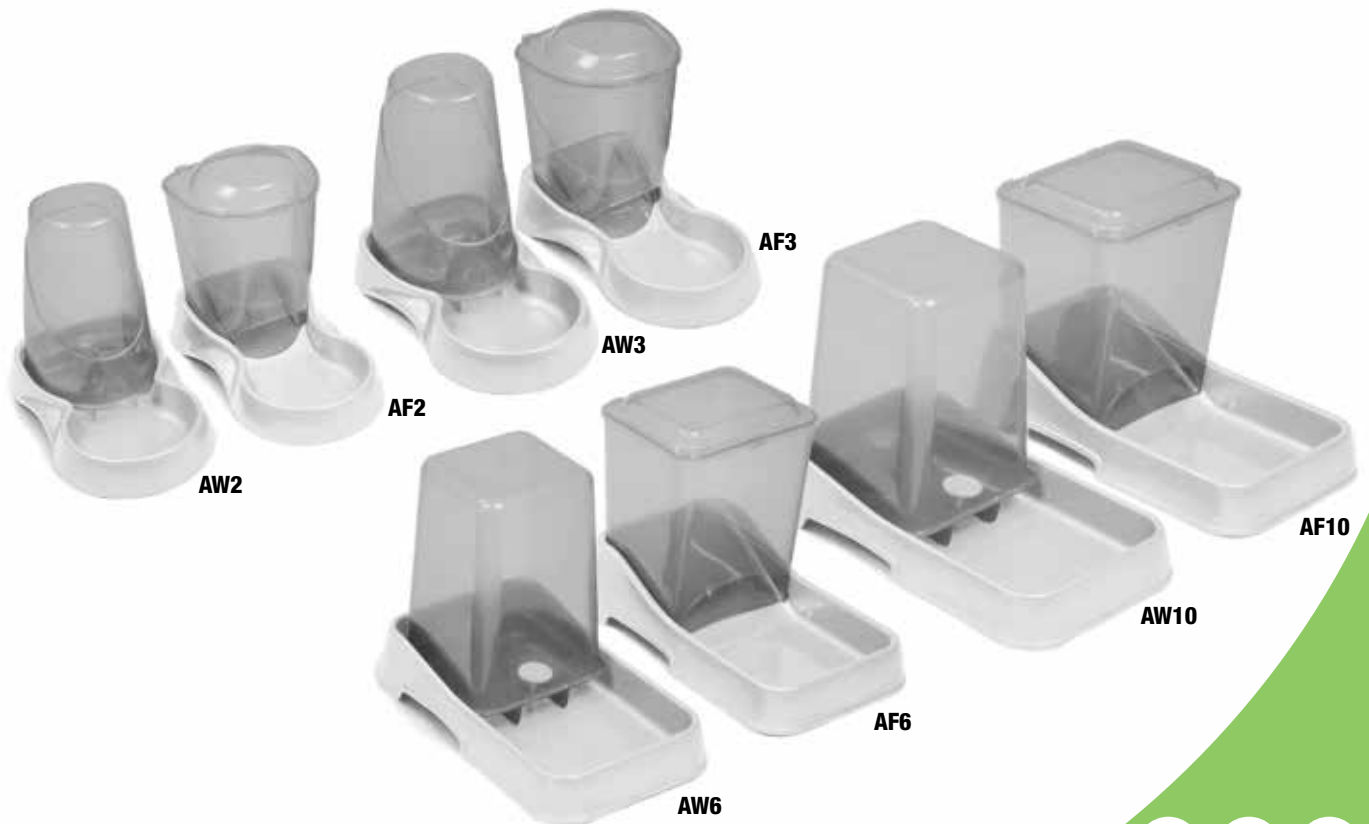

vanness

auto waterers® • auto feeders®

Made in USA

- US Food & Drug Administration approved plastic (safe for pets)
- Sleek new designs on X-Small and Small sizes
- Hinged top on Feeder, removeable top on Waterer; easy to clean
- Clear smoke finish on container for easy viewing of food and water on hand
- Spill-less valve allows for easy, no-mess refills
- Handles for easy pickup of dish

DESCRIPTION	Item #	UPC Code	Dimensions	Capacity	Case Weight (lbs)	Case Cube (CuFt)	Case Pack Qty
1.5 LITER AUTO WATERER® - X-SMALL	AW2	0 79441 00709 1	9½" x 5½" x 8¼"	1.5 Liter	3.15	0.88	6
3 LITER AUTO WATERER® - SMALL	AW3	0 79441 00703 9	11½" x 6¾" x 8¾"	3 Liter	5.20	1.36	6
6 LITER AUTO WATERER® - MEDIUM	AW6	0 79441 00705 3	14½" x 8¾" x 11½"	6 Liter	7.30	1.79	4
10 LITER AUTO WATERER® - LARGE	AW10	0 79441 00707 7	17½" x 10¼" x 13¾"	10 Liter	5.00	1.50	2

DESCRIPTION	Item #	UPC Code	Dimensions	Capacity	Case Weight (lbs)	Case Cube (CuFt)	Case Pack Qty
1.5 LB AUTO FEEDER® - X-SMALL	AF2	0 79441 00700 8	9¼" x 5½" x 7¾"	1.5 lb · .68kg	3.00	0.86	6
3 LB AUTO FEEDER® - SMALL	AF3	0 79441 00704 6	11½" x 6¾" x 8½"	3 lb · 1.36kg	4.75	1.36	6
6 LB AUTO FEEDER® - MEDIUM	AF6	0 79441 00706 0	14½" x 8¾" x 11½"	6 lb · 2.72kg	6.60	2.00	4
10 LB AUTO FEEDER® - LARGE	AF10	0 79441 00708 4	17½" x 10¼" x 13¾"	10 lb · 4.54kg	5.00	1.70	2