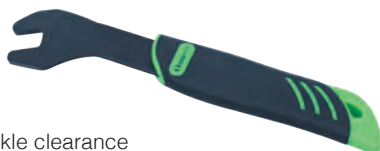

ULTRACYCLE
15 mm PEDAL WRENCH

- Long padded handle for necessary grip and leverage
- 5 degree angle for additional knuckle clearance
- Heat-treated steel

Part #	Size
16-123-1750	15 mm