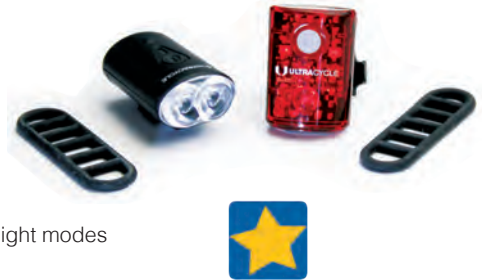

USB MINI LIGHT SET

- Headlight: USB Mini
- 100 lumen rechargeable headlight (Mini USB cable included)
- High, medium, low and flash light modes
- Up to 7 hours run time
- Built-in clip mount and included strap mount
- IP65 Waterproof
- Taillight: USB Mini
- 15 lumen rechargeable taillight (Mini USB cable included)