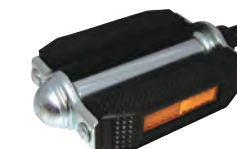

Part #	Model	Dia.	Color
65-131-3100	Cruiser Rubber Block	1/2"	Black
65-131-3110	Cruiser Rubber Block	9/16"	Black