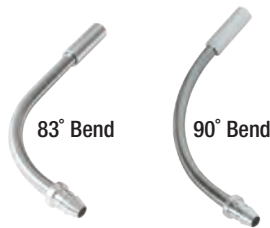

ULTRACYCLE V-BRAKE NOODLE

- Works on all linear/v-brakes
- No rubber boot included
- Shop pack/10

Part #	Bend	Color	Qty.
86-079-1200	83	Silver	10
86-079-1210	90	Silver	10