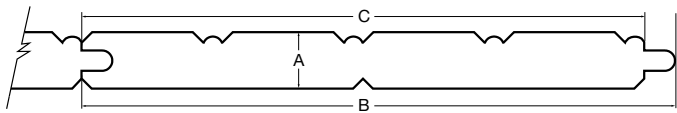

Its “tongue-and-groove” design results in a clean look that can be reversed to offer a contemporary “V-groove” appearance.

Pictured: V-Groove Pattern

Pictured: Beaded Pattern

Nominal Size	Actual Thickness (A)	Actual Width (B)	Reveal (C)
5/8 x 4	5/8"	3-15/32"	3-5/32"
5/8 x 6	5/8"	5-5/16"	4-15/16"

**SINGLE BEADBOARD**

Two distinct beaded patterns—4" and 6"—to suit the most popular design trends. Reversible for a contemporary “V-Groove” appearance.

Smooth Finish

Nominal Size	Actual Thickness (A)	Actual Width (B)	Reveal (C)
5/8 x 8	5/8"	6-9/16"	6-7/32"
5/8 x 12	5/8"	10-1/4"	9-29/32"