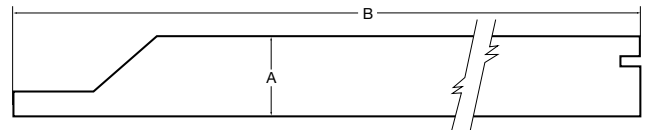

WINDOW POCKET RABBETED TRIM

The rabbeted groove helps trim to sit flush over the window's nailing flange, eliminating the need for cuts or shims.

Available Finishes:

- Smooth
- Woodgrain

Nominal Size	Actual Thickness (A)	Actual Width (B)	Window Pocket (W' x W'')
5/4 x 4	1"	3-1/2"	3/16" x 1-7/8"
5/4 x 6	1"	5-1/2"	3/16" x 1-7/8"
5/4 x 8	1"	7-1/4"	3/16" x 1-7/8"