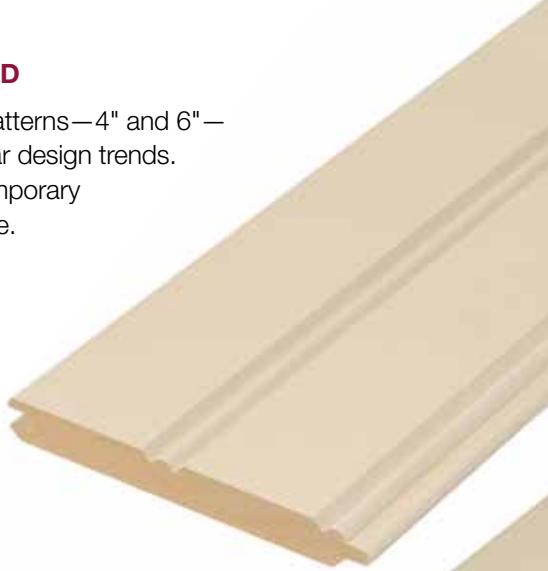

# Beadboard

Including single and double profiles, TruExterior Beadboard is ideal for porch ceilings, soffits and decorative wall applications, and allows for a variety of installations, as it can be attached in either parallel or perpendicular directions.

Its “tongue-and-groove” design results in a clean look that can be reversed to offer a contemporary “V-groove” appearance.

Pictured: V-Groove Pattern

Pictured: Beaded Pattern

Nominal Size	Actual Thickness (A)	Actual Width (B)	Reveal (C)
5/8 x 4	5/8"	3-15/32"	3-5/32"
5/8 x 6	5/8"	5-5/16"	4-15/16"

**SINGLE BEADBOARD**

Two distinct beaded patterns—4" and 6"—to suit the most popular design trends. Reversible for a contemporary “V-Groove” appearance.

Smooth Finish

Nominal Size	Actual Thickness (A)	Actual Width (B)	Reveal (C)
5/8 x 8	5/8"	6-9/16"	6-7/32"
5/8 x 12	5/8"	10-1/4"	9-29/32"