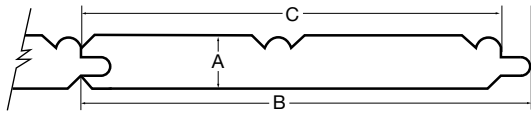

Its “tongue-and-groove” design results in a clean look that can be reversed to offer a contemporary “V-groove” appearance.

Pictured: V-Groove Pattern

Pictured: Beaded Pattern

Nominal Size	Actual Thickness (A)	Actual Width (B)	Reveal (C)
5/8 x 4	5/8"	3-15/32"	3-5/32"
5/8 x 6	5/8"	5-5/16"	4-15/16"

**SINGLE BEADBOARD**

Two distinct beaded patterns—4" and 6"—to suit the most popular design trends. Reversible for a contemporary “V-Groove” appearance.

Smooth Finish

Nominal Size	Actual Thickness (A)	Actual Width (B)	Reveal (C)
5/8 x 8	5/8"	6-9/16"	6-7/32"
5/8 x 12	5/8"	10-1/4"	9-29/32"