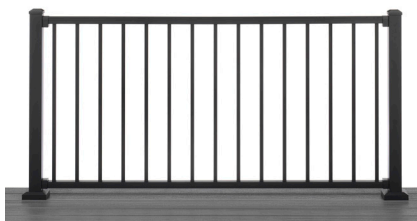

CHANGE IT UP
with Island Mist

IM-3

Now that you've found your favorite duo,
here's how to put it all together.

Take this ordering guide to a builder or dealer to get
all the components necessary for your
ideal decking and railing.

— OR —

Square edge boards are designed to be installed with deck screws. They can also be used to create a cocktail rail.

Grooved edge boards install with hidden fasteners, so the deck surface looks smooth.