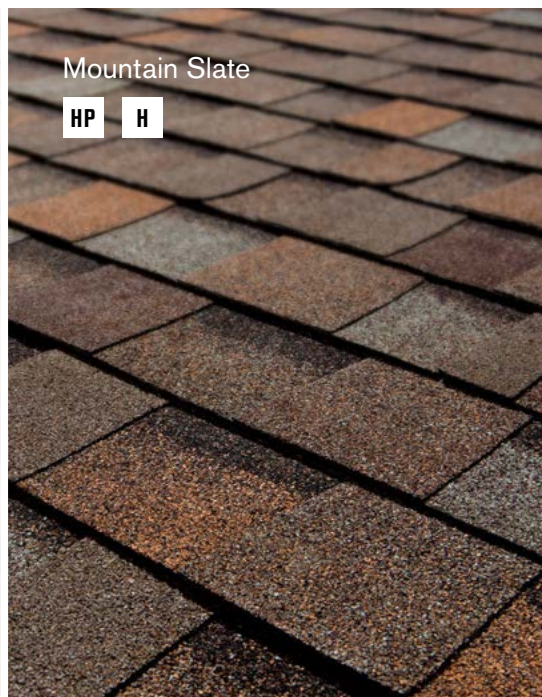

Harvest Gold

Natural Timber

Welcome beauty home with the lively tones and intense warmth and contrast of America's Natural Colors. Inspired by the woody browns, stormy greys and other vibrant hues found in nature, these colors will help you craft a roof that fits your personal style.

Mountain Slate

Harvest Gold

H

Mountain Slate

HP H

Natural Timber

HP H

Weathered Wood