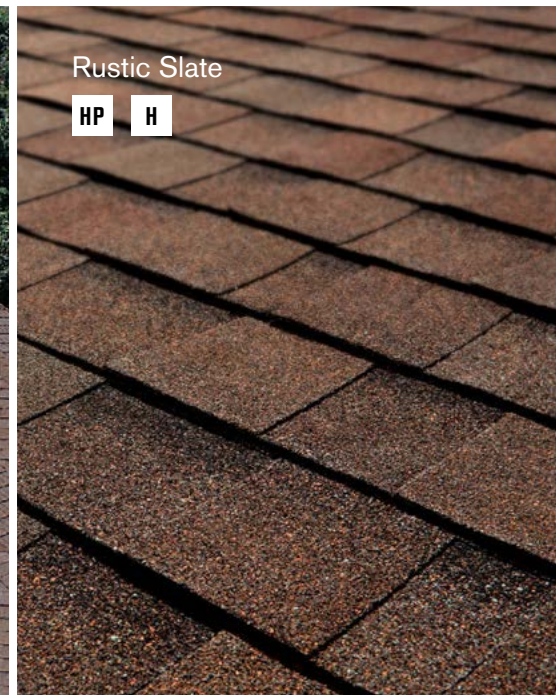

Weathered Wood

HP H

HERITAGE® CLASSIC COLORS COLLECTION

Rustic Evergreen

Symbols shown beside each color name denote product options and availability.

HP Heritage Premium Shingles

H Heritage Shingles

Rustic Slate

Rustic Slate

HP

H

Olde English Pewter

Antique Slate

Invest in curb appeal. Roofing is the highest return on investment for exterior remodeling projects, according to the NARI and National Association of REALTORS.