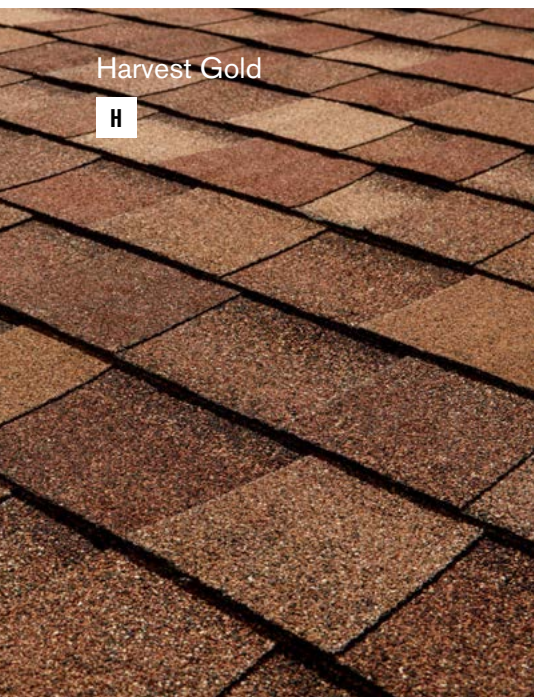

Harvest Gold

H