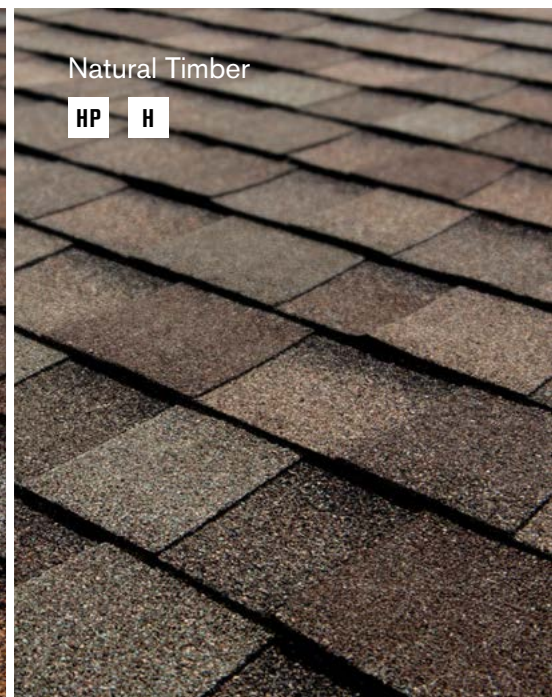

Harvest Gold

Natural Timber

Welcome beauty home with the lively tones and intense warmth and contrast of America's Natural Colors. Inspired by the woody browns, stormy greys and other vibrant hues found in nature, these colors will help you craft a roof that fits your personal style.

Mountain Slate

Harvest Gold

H

Mountain Slate

HP H

Natural Timber

HP H

Weathered Wood