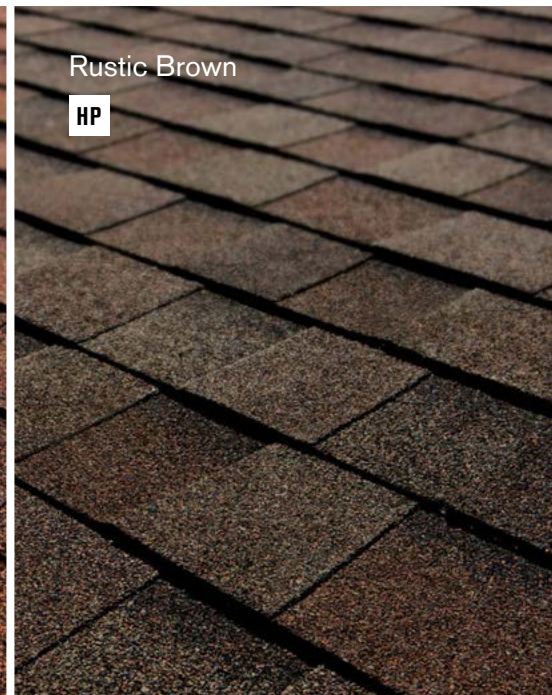

Oxford Grey

H

Rustic Hickory

H

Rustic Brown

HP

SHINGLES BEGIN TO AGE AS SOON AS THEY ARE EXPOSED TO NATURE. BUILDINGS EXPERIENCE AGING FACTORS DIFFERENTLY, SO IT IS DIFFICULT TO PREDICT HOW LONG SHINGLES WILL LAST. THAT'S WHY TAMKO PROVIDES A LIMITED WARRANTY FOR MANY PRODUCTS, THAT INCLUDES A BINDING ARBITRATION CLAUSE AND OTHER TERMS AND CONDITIONS WHICH ARE INCORPORATED HEREIN BY REFERENCE. YOU MAY OBTAIN A COPY OF THE LIMITED WARRANTY AT TAMKO.COM OR BY CALLING 1-800-641-4691.