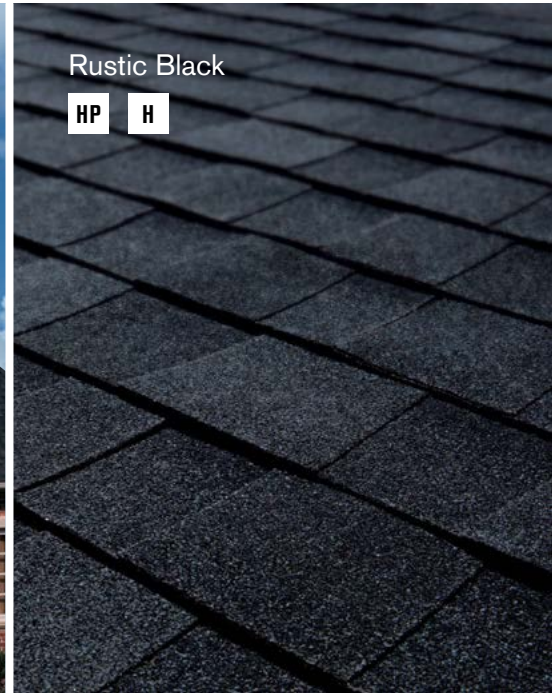

Harvest Gold

Natural Timber

Welcome beauty home with the lively tones and intense warmth and contrast of America's Natural Colors. Inspired by the woody browns, stormy greys and other vibrant hues found in nature, these colors will help you craft a roof that fits your personal style.

CLASSIC
COLORS

HERITAGE® CLASSIC COLORS COLLECTION

Rustic Redwood

Symbols shown beside each color name denote product options and availability.

HP Heritage Premium Shingles

H Heritage Shingles

Rustic Black

Rustic Black

HP **H**

Make your home a focal point with classic, traditional shades. With Classic Colors, choose from a selection of charming greys, elegant reds and earth tones to create a roof that complements your home's unique style.