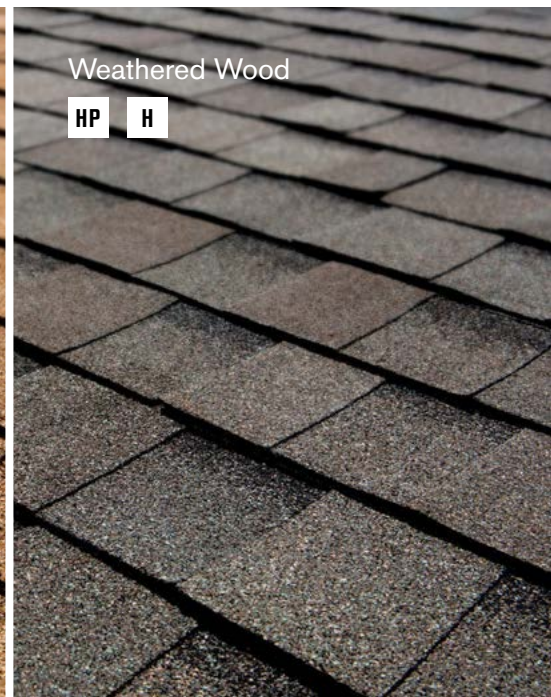

HP **H**

Make your home a focal point with classic, traditional shades. With Classic Colors, choose from a selection of charming greys, elegant reds and earth tones to create a roof that complements your home's unique style.

Weathered Wood

HP H

HERITAGE® CLASSIC COLORS COLLECTION

Rustic Evergreen

Symbols shown beside each color name denote product options and availability.

HP Heritage Premium Shingles

H Heritage Shingles

Rustic Slate