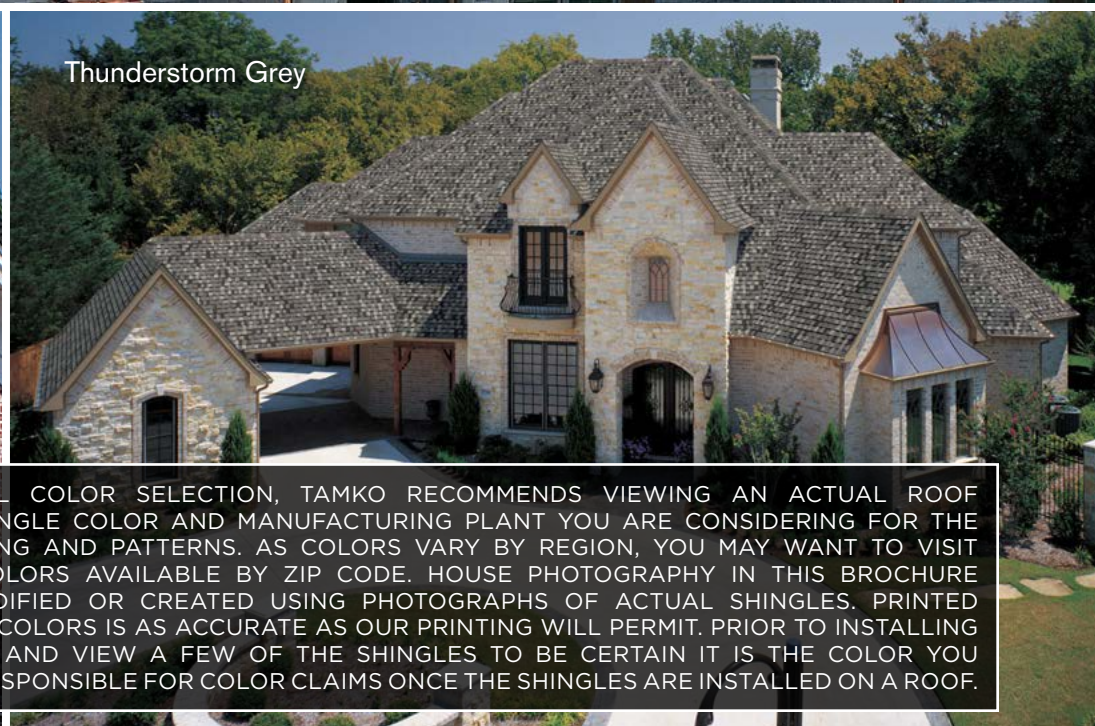

Painted Desert

Thunderstorm Grey

PRIOR TO MAKING YOUR FINAL COLOR SELECTION, TAMKO RECOMMENDS VIEWING AN ACTUAL ROOF INSTALLATION OF THE SAME SHINGLE COLOR AND MANUFACTURING PLANT YOU ARE CONSIDERING FOR THE FULL IMPACT OF COLOR BLENDING AND PATTERNS. AS COLORS VARY BY REGION, YOU MAY WANT TO VISIT WWW.TAMKO.COM AND VIEW COLORS AVAILABLE BY ZIP CODE. HOUSE PHOTOGRAPHY IN THIS BROCHURE MAY HAVE BEEN DIGITALLY MODIFIED OR CREATED USING PHOTOGRAPHS OF ACTUAL SHINGLES. PRINTED REPRODUCTION OF THE SHINGLE COLORS IS AS ACCURATE AS OUR PRINTING WILL PERMIT. PRIOR TO INSTALLING THE SHINGLES, OPEN A BUNDLE AND VIEW A FEW OF THE SHINGLES TO BE CERTAIN IT IS THE COLOR YOU SELECTED. TAMKO WILL NOT BE RESPONSIBLE FOR COLOR CLAIMS ONCE THE SHINGLES ARE INSTALLED ON A ROOF.