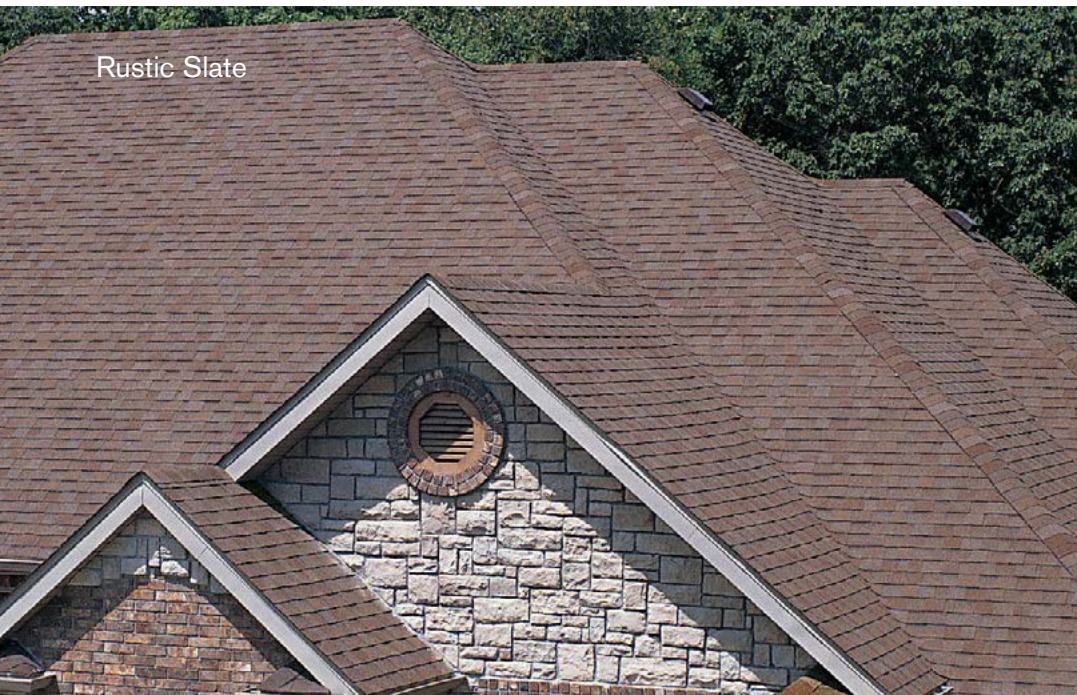

Weathered Wood

HP H

HERITAGE® CLASSIC COLORS COLLECTION

Rustic Evergreen

Symbols shown beside each color name denote product options and availability.

HP Heritage Premium Shingles

H Heritage Shingles

Rustic Slate

Rustic Slate

HP

H

Olde English Pewter

Antique Slate

Invest in curb appeal. Roofing is the highest return on investment for exterior remodeling projects, according to the NARI and National Association of REALTORS.