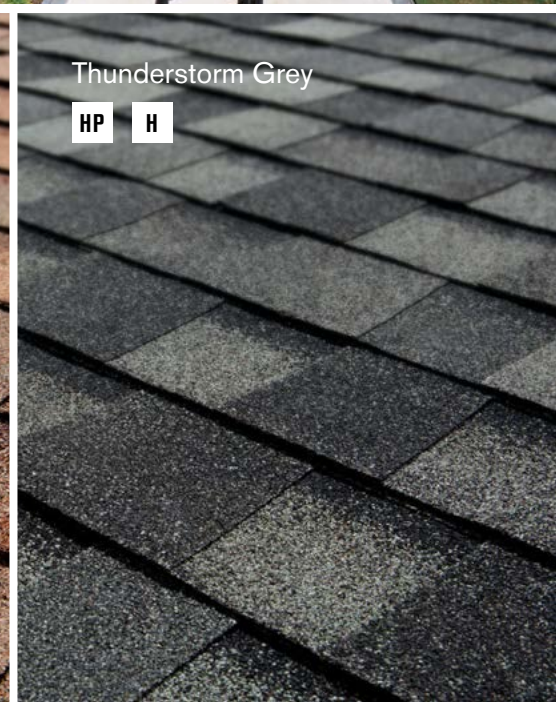

HERITAGE® AMERICA'S NATURAL COLORS COLLECTION

Symbols shown beside each color name denote product options and availability.

HP

Heritage Premium Shingles

H

Heritage Shingles

PRIOR TO MAKING YOUR FINAL COLOR SELECTION, TAMKO RECOMMENDS VIEWING AN ACTUAL ROOF INSTALLATION OF THE SAME SHINGLE COLOR AND MANUFACTURING PLANT YOU ARE CONSIDERING FOR THE FULL IMPACT OF COLOR BLENDING AND PATTERNS. AS COLORS VARY BY REGION, YOU MAY WANT TO VISIT WWW.TAMKO.COM AND VIEW COLORS AVAILABLE BY ZIP CODE. HOUSE PHOTOGRAPHY IN THIS BROCHURE MAY HAVE BEEN DIGITALLY MODIFIED OR CREATED USING PHOTOGRAPHS OF ACTUAL SHINGLES. PRINTED REPRODUCTION OF THE SHINGLE COLORS IS AS ACCURATE AS OUR PRINTING WILL PERMIT. PRIOR TO INSTALLING THE SHINGLES, OPEN A BUNDLE AND VIEW A FEW OF THE SHINGLES TO BE CERTAIN IT IS THE COLOR YOU SELECTED. TAMKO WILL NOT BE RESPONSIBLE FOR COLOR CLAIMS ONCE THE SHINGLES ARE INSTALLED ON A ROOF.

HP

H

H

HP

H