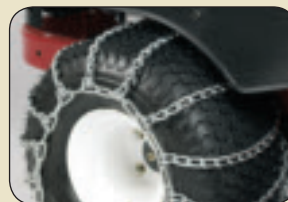

PRODUCT COVER

Protect your investment with a water, abrasion and tear-resistant cover.

Part # 490-7516
All TCZ's

TIRE CHAINS

Provide extra grip in slippery conditions when using attachments to push or pull.