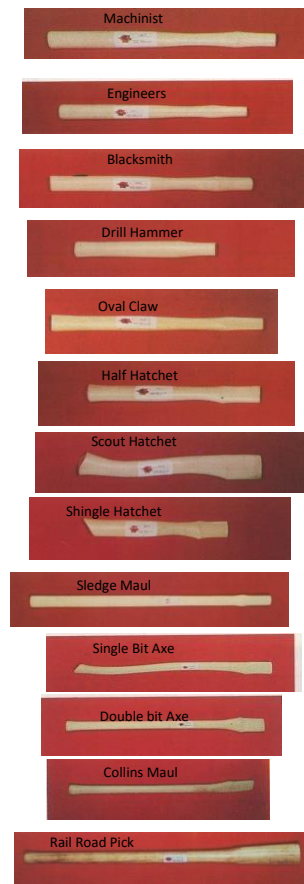

HICKORY STRIKING TOOLS

30S36-A	36" Sledge Maul	USA	7-23207-30936-2	12
30S36G-A	36" Sledge Maul (GE)	USA	7-23207-30836-5	12
30S36H-A	36" Sledge Maul (HE)	USA	7-23207-30036-9	12
30S30-A	30" Sledge Maul	USA	7-23207-30930-0	12
4VS36-A	36" Single Bit Axe (Brush Hook or Doe foot)	USA	7-23207-42936-7	12
4VB27-A	27" Boys Axe	USA	7-23207-42227-6	12
4VD36-A	36" Double Bit Axe	USA	7-23207-42436-2	12
4VD36P-A	36" Pulaski Axe	USA	7-23207-42437-9	12
4VC27-A	27" Cruisers Axe	USA	7-23207-42327-3	12
30SBA36-A	36" Collins Maul (Brush Hook with Strap)	USA	7-23207-30536-4	12
30SBA36G-A	36" Collins Maul	USA	7-23207-30336-0	12
30A36-A	36" Axe Eye Maul	USA	7-23207-30136-6	12
80P36-A	36" Pick (Standard 5 to 6 lb Head)	USA	7-23207-80636-6	6
80M36-A	36" Mattock (Small 2 1/2 to 3 lb head)	USA	7-23207-80336-5	6
80MP18-A	18" Miners Pick	USA	7-35868-10133-9	ea