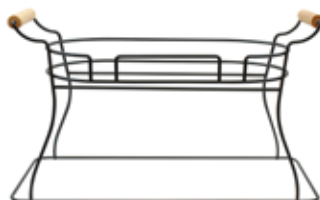

NEW BDGR1
**Single Beverage Dispenser Wire Rack with Wood
 Handles for BDG1000, BDG2000 & BDG3000**
 13¾ x 10 x 13" | Case Pack: 6 | Case Lb/Cube: 17/2.6

NEW BDGR2
**Double Beverage Dispenser Wire Rack with Wood
 Handles for BDG1000, BDG2000 & BDG3000**
 22¼ x 10 x 13" | Case Pack: 6 | Case Lb/Cube: 22/4.2