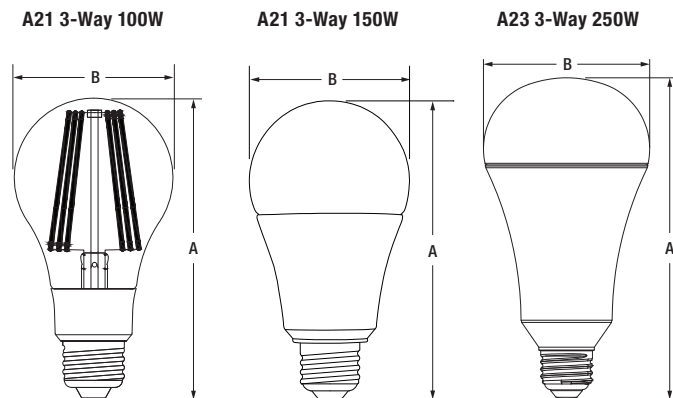

Ordering Guide

LED	XXX	AXX	3WAY	0	9	XX	XX	13Y	TL	RP
LED	Wattage 13.5 = 13.5 Watts 21 = 21 Watts 33 = 33 Watts	Lamp Type A21	3-Way	0 = Omnidirectional	CRI 9 = 90	Color Temperature 27 = 2700K 50 = 5000K	Bulb Finish CL = Clear F = Frosted	Lamp Life 13Y = 13 Year Life	TL = Natural with TruWave Technology™	RP = Retail Pack

Physical Information

	(A) Height inches (mm)	(B) Diameter inches (mm)
A21 3-Way 100W	5.12 (130)	2.64 (67)
A21 3-Way 150W	5.3 (134.5)	2.75 (70)
A23 3-Way 250W	6.37 (162)	3.30 (84)

Color Quality Comparison