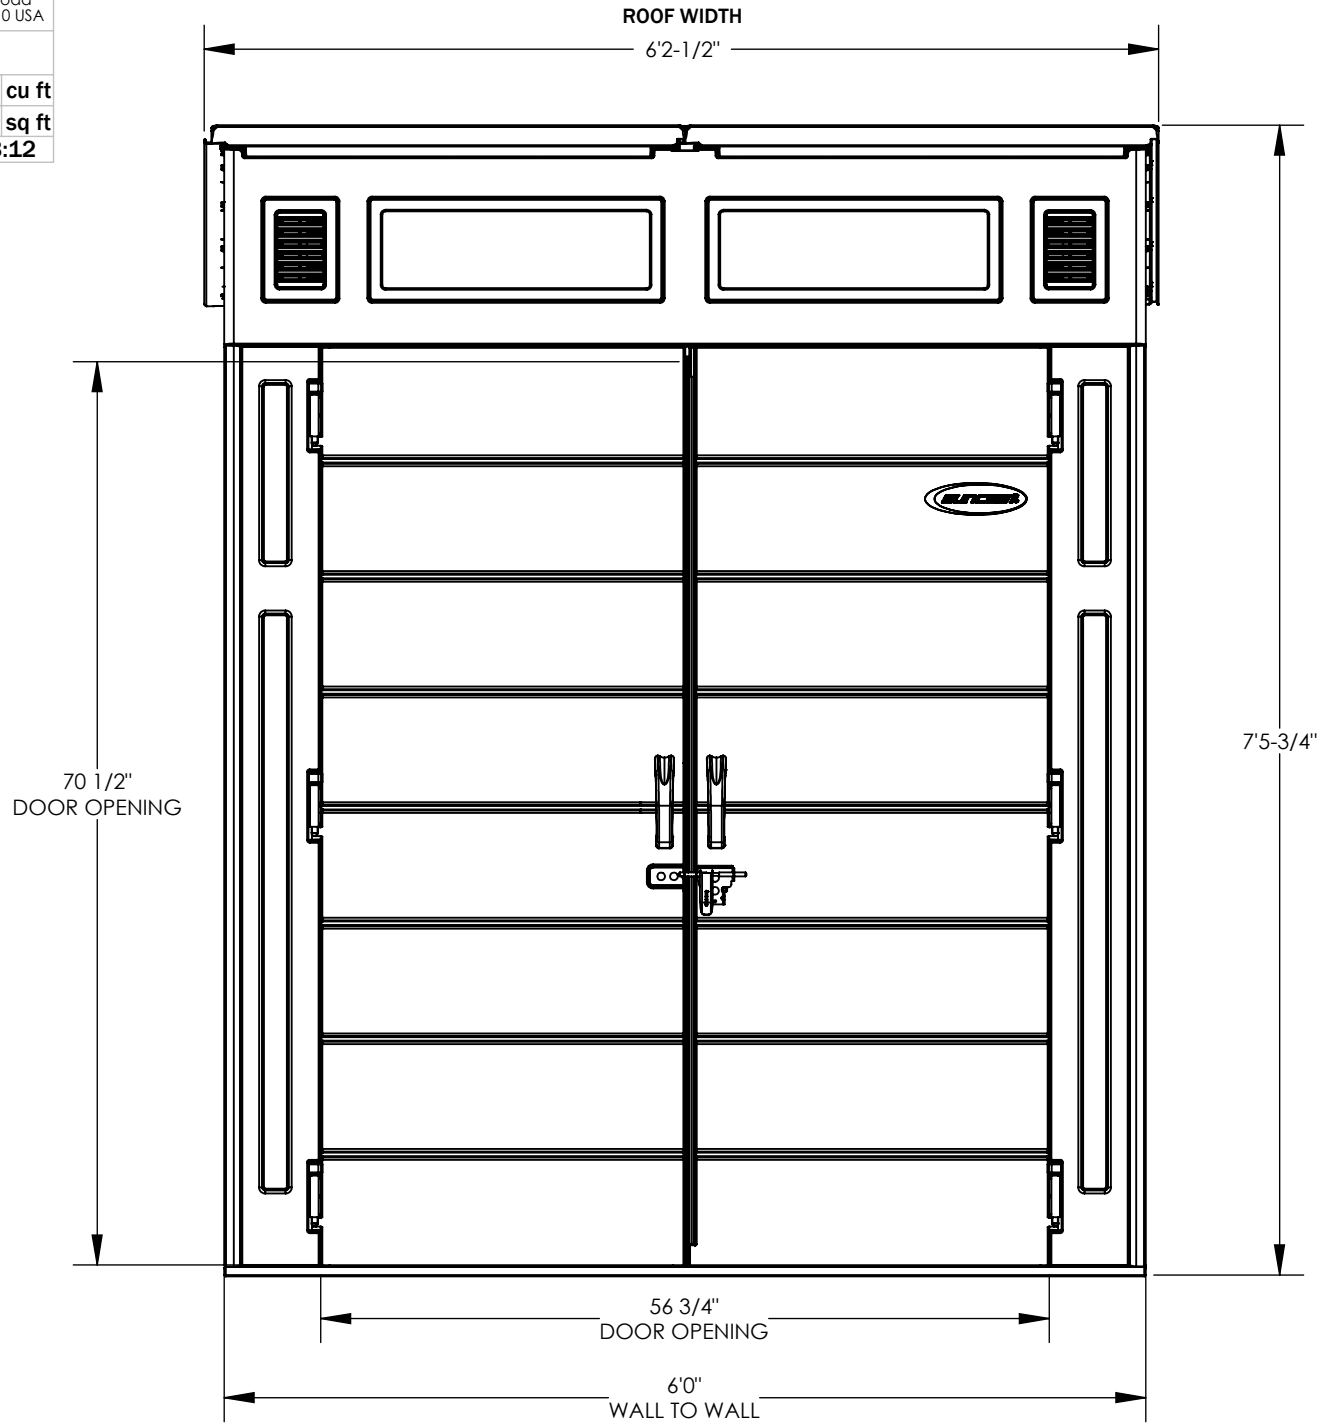

Suncast Corporation
701 North Kirk Road
Batavia, IL 60510 USA

BMS6580

INTERIOR VOLUME	200 cu ft
EXT. COVERAGE AREA	30 sq ft
ROOF PITCH	2.3:12

FRONT VIEW

Suncast Corporation
701 North Kirk Road
Batavia, IL 60510 USA

INSIDE ROOF DIMENSIONS

SECTION VIEW