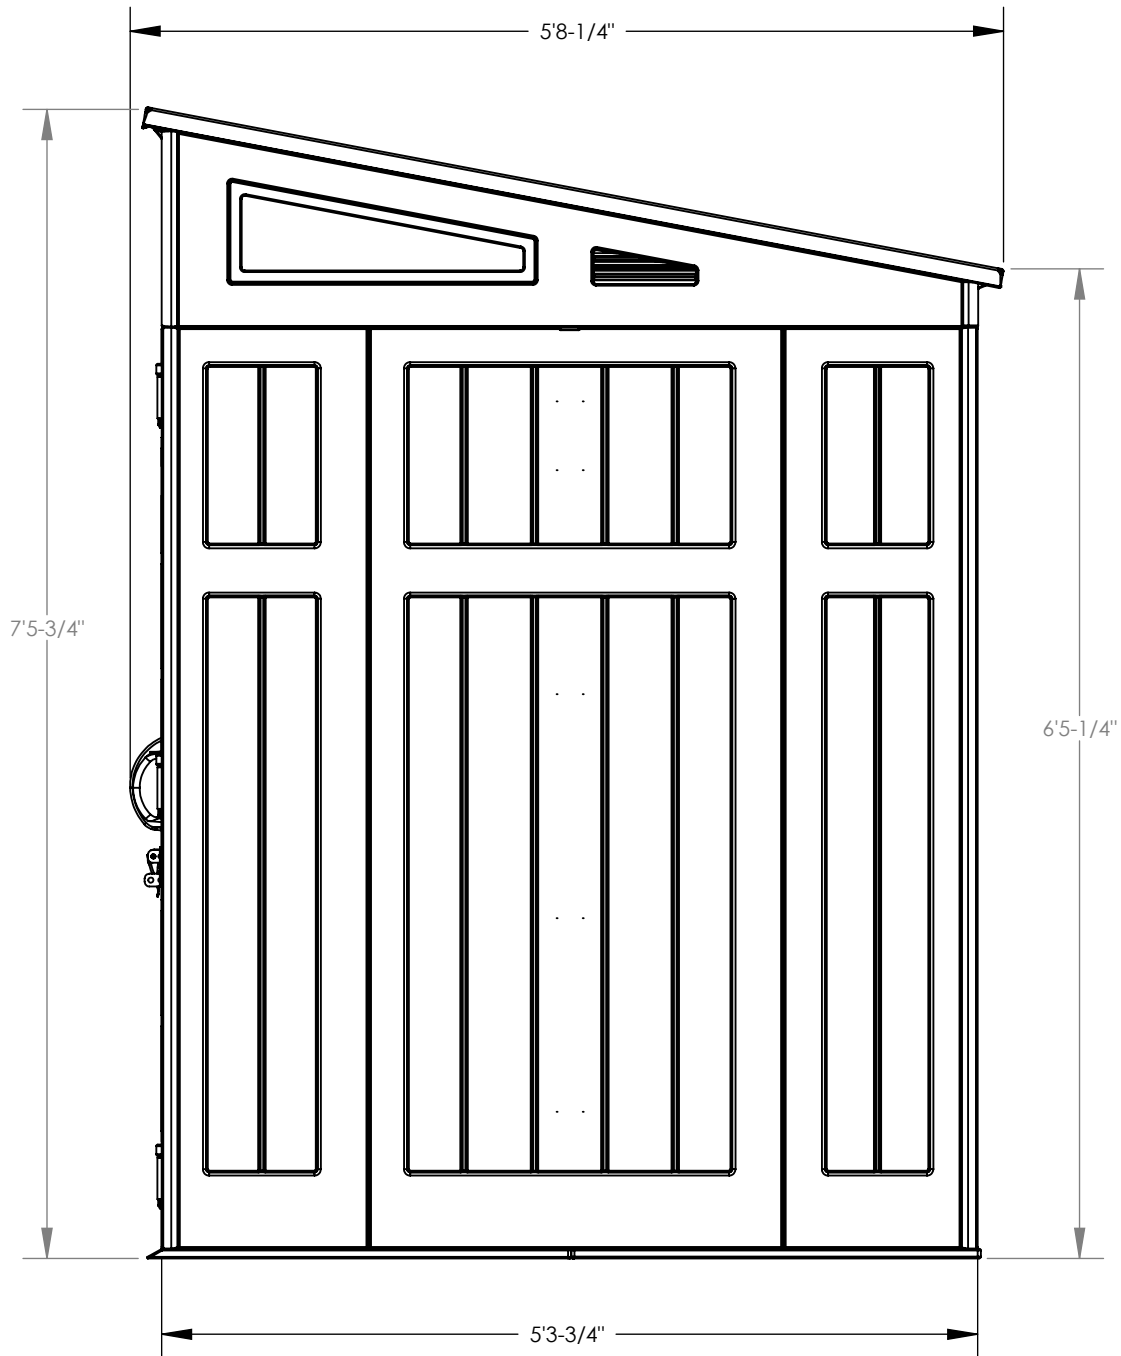

Suncast Corporation
701 North Kirk Road
Batavia, IL 60510 USA

BMS6580

INTERIOR VOLUME	200 cu ft
EXT. COVERAGE AREA	30 sq ft
ROOF PITCH	2.3:12

FRONT VIEW

Suncast Corporation
701 North Kirk Road
Batavia, IL 60510 USA

BMS6580

SIDE VIEW

Suncast Corporation
701 North Kirk Road
Batavia, IL 60510 USA

BMS6580

INTERIOR DIMENSIONS

TOP VIEW

Suncast Corporation
701 North Kirk Road
Batavia, IL 60510 USA

BMS6580

INSIDE ROOF DIMENSIONS

SECTION VIEW