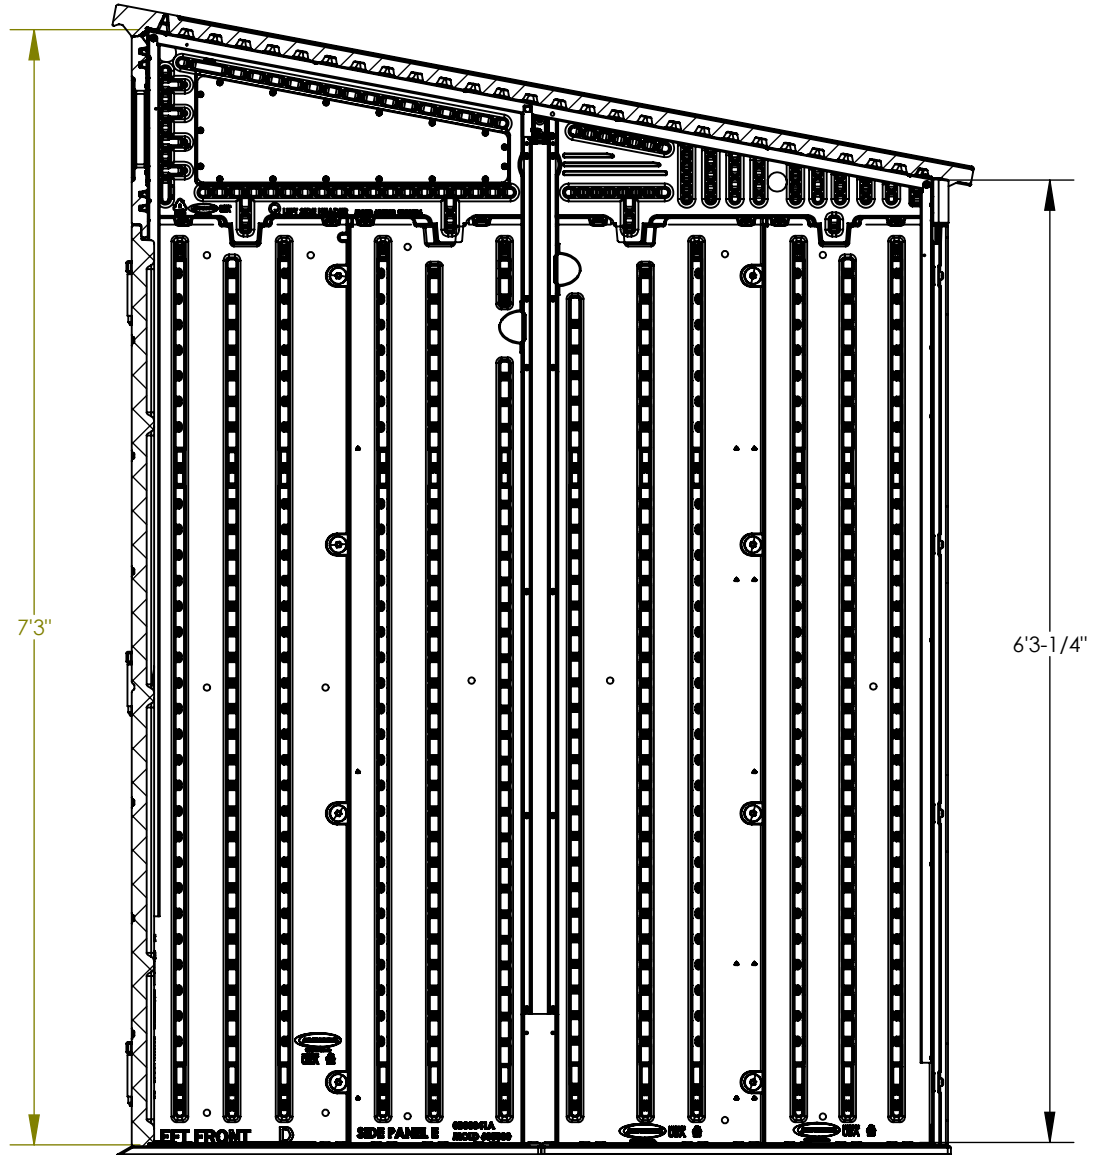

BMS6580

SIDE VIEW

Suncast Corporation
701 North Kirk Road
Batavia, IL 60510 USA

BMS6580

INTERIOR DIMENSIONS

TOP VIEW

Suncast Corporation
701 North Kirk Road
Batavia, IL 60510 USA

BMS6580

INSIDE ROOF DIMENSIONS

SECTION VIEW