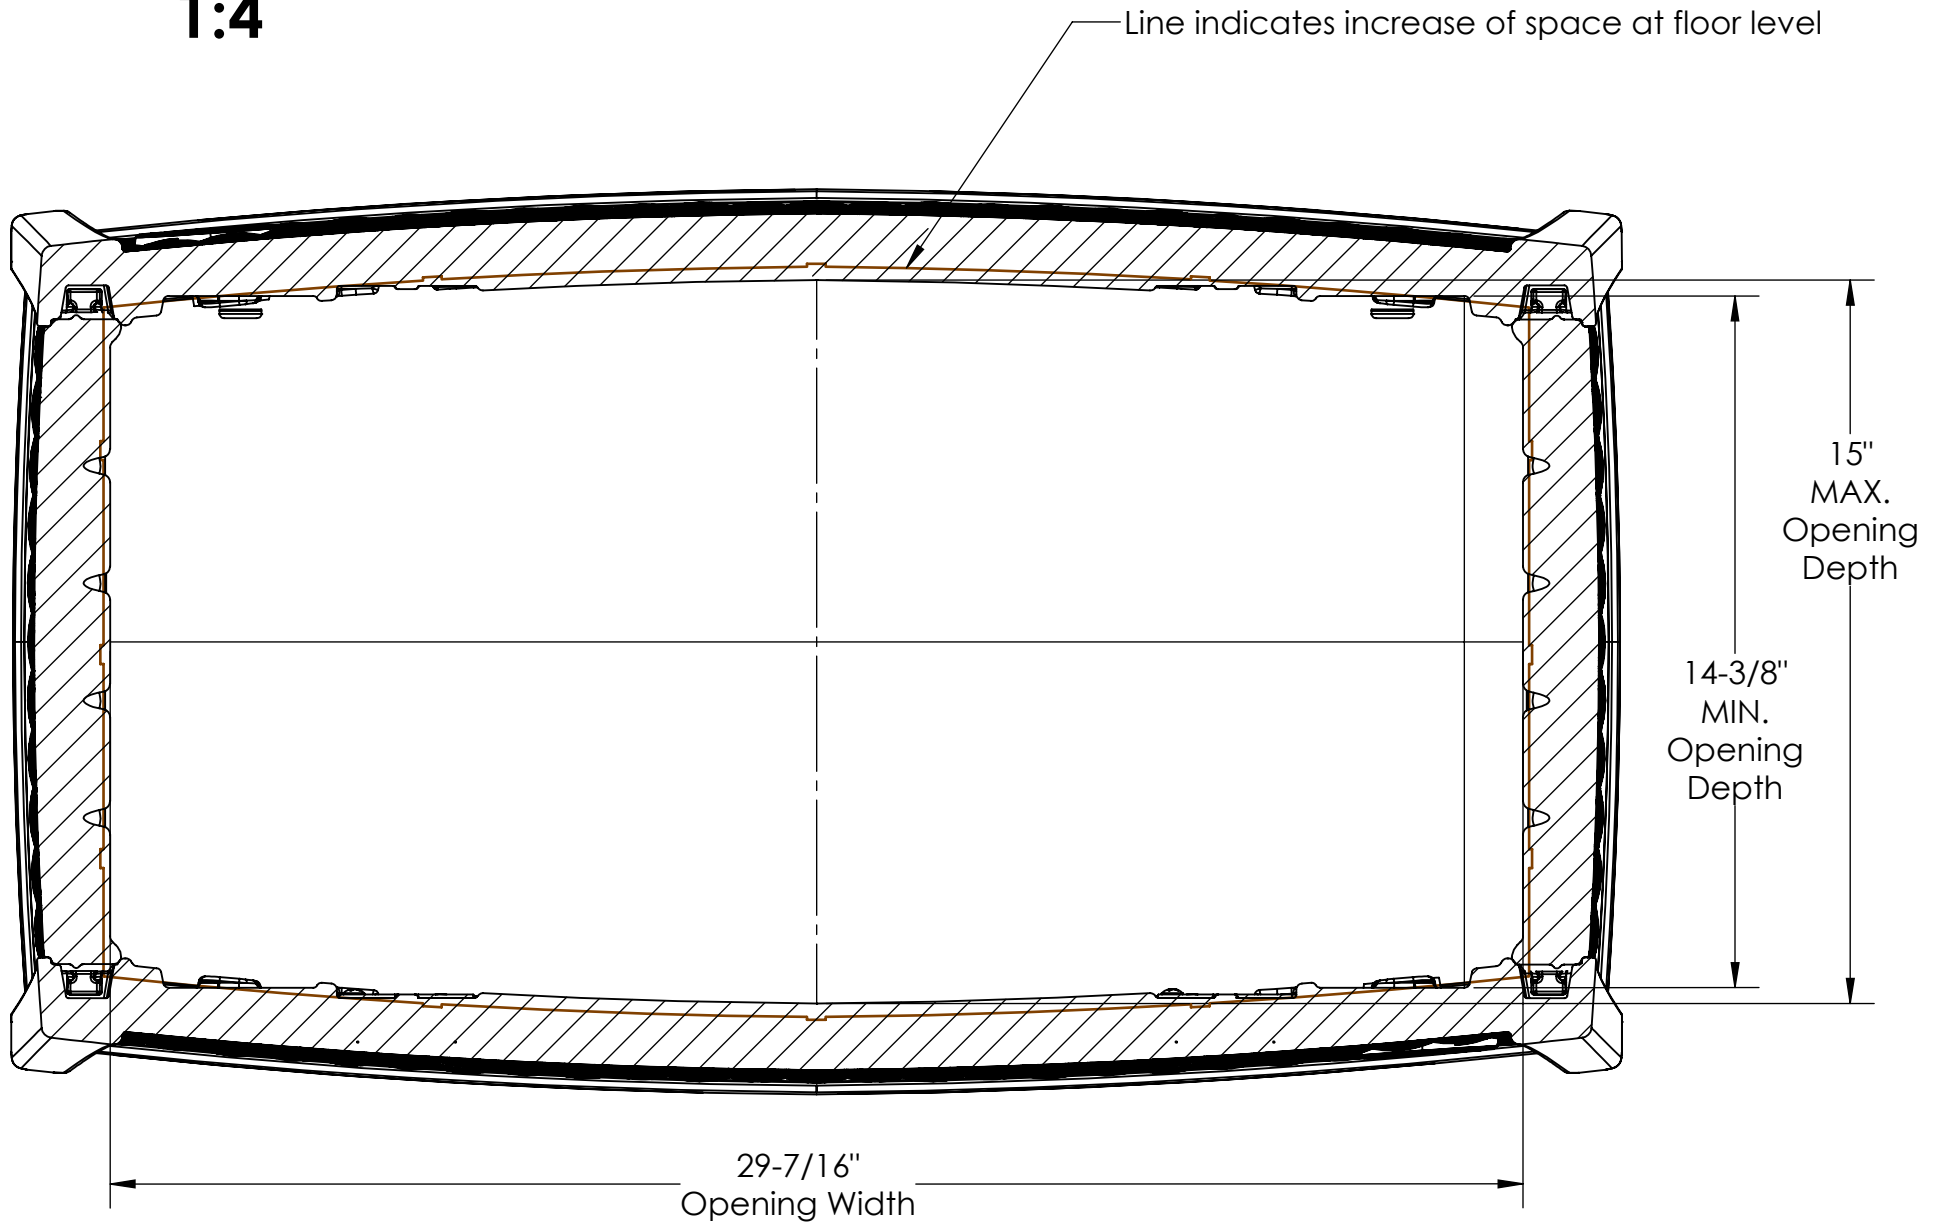

BMDB3000
FRONT VIEW
1:4

VOLUME: 4.0 cu.ft.
30 Gal.

BMDB3000
SIDE VIEW
1:4

BMDB3000 TOP VIEW 1:4

BMDB3000
SIDE VIEW
1:4