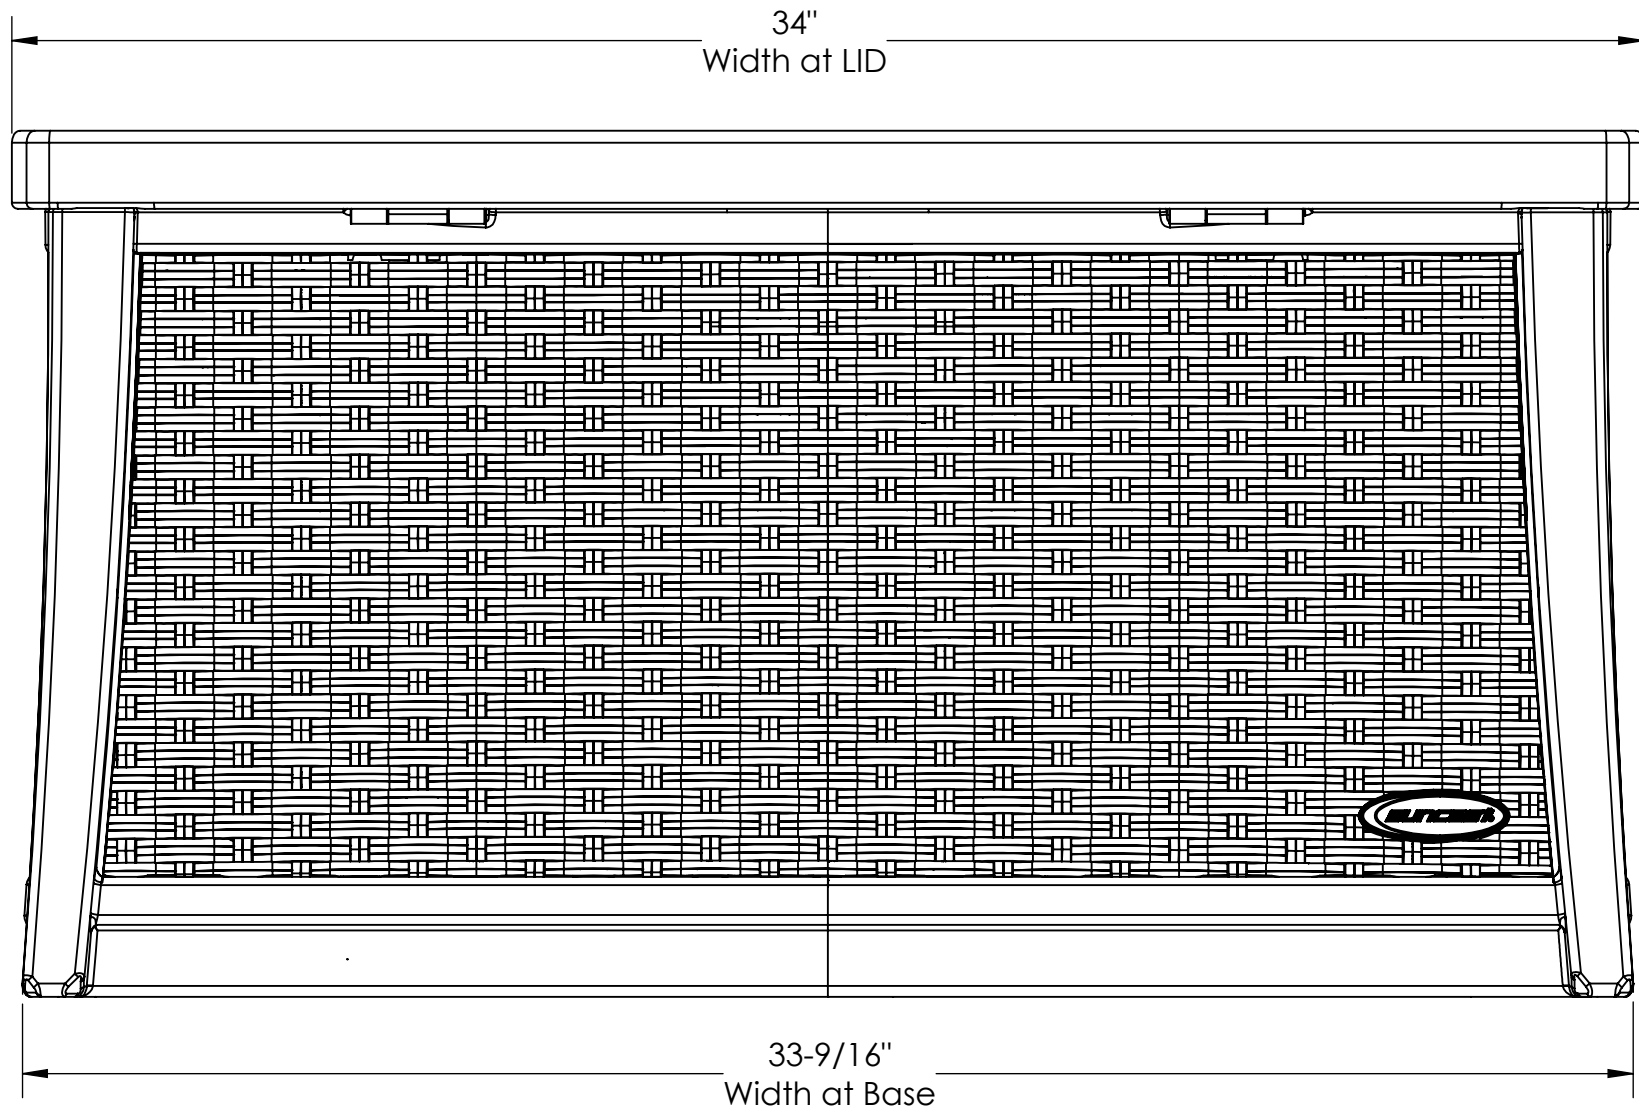

BMDB3000
FRONT VIEW
1:4

VOLUME: 4.0 cu.ft.
30 Gal.

BMDB3000
SIDE VIEW
1:4

BMDB3000 TOP VIEW 1:4

BMDB3000
SIDE VIEW
1:4