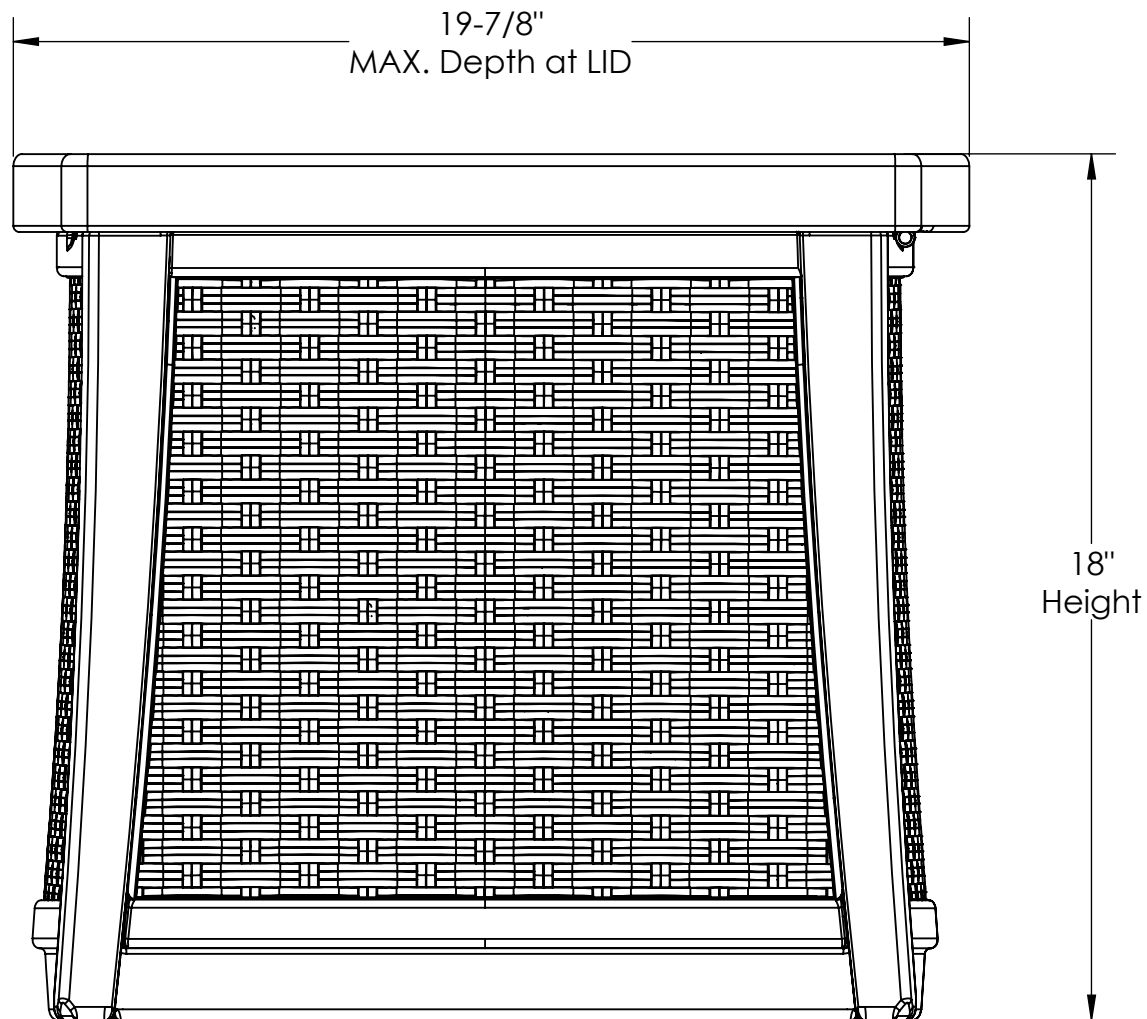

BMDB3000
FRONT VIEW
1:4

VOLUME: 4.0 cu.ft.
30 Gal.

BMDB3000
SIDE VIEW
1:4

BMDB3000 TOP VIEW 1:4

BMDB3000
SIDE VIEW
1:4