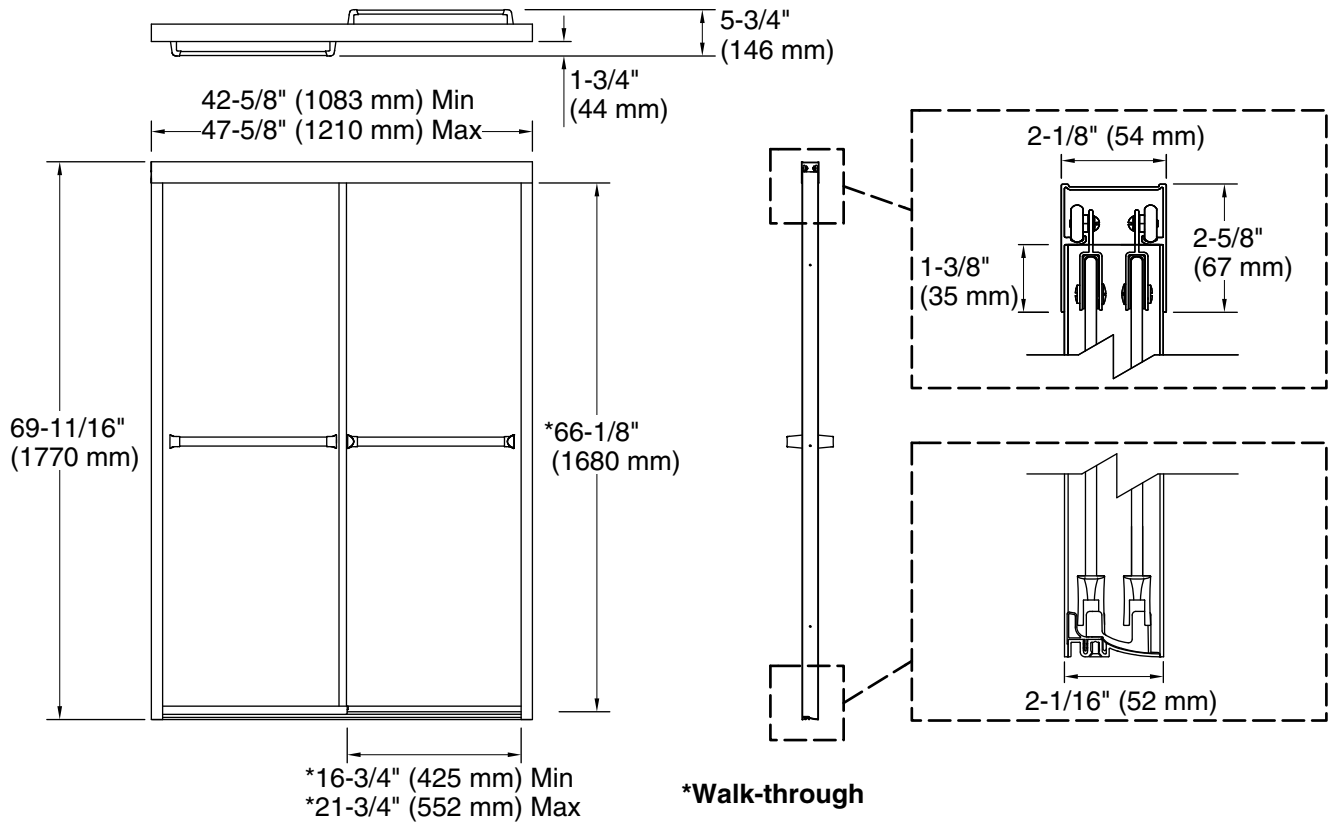

**Features**

- Frameless design emphasizes glass and creates a sleek, minimalist look
- Center-guided mechanism for smooth, quiet sliding action and easy cleaning
- ComforTrack™ cushioned track enables you to sit, lean or kneel on the bottom track of the door to comfortably bathe children or clean the bathing space
- Smooth, easy-to-clean wall jambs
- Interior and exterior towel bars complete the look of this door
- CleanCoat™+ glass coating creates a hydrophobic barrier that repels water, soap scum, and residue, saving time and protecting shower doors 10 times longer than original CleanCoat. (Based on 2021 internal wear/abrasion testing using a microfiber cloth.)

**Material**

- Frameless, 1/4" (6 mm) thick tempered glass
- Anodized aluminum prevents rust and corrosion

**Installation**

- Fits opening widths 42-5/8" - 47-5/8" (1083 - 1210 mm)
- Out-of-plumb adjustability simplifies installation
- Door can be installed to open to the left or right to suit your bathroom layout
- For residential use only
- Not for use in hospitality

**Technical Information**

All product dimensions are nominal.  
 Installation type: For shower base installation  
 Base-To-Wall: 5/8" (16 mm)  
 Radius – Max:  
 Glass coating: CleanCoat™

**Notes**

Install this product according to the installation guide.