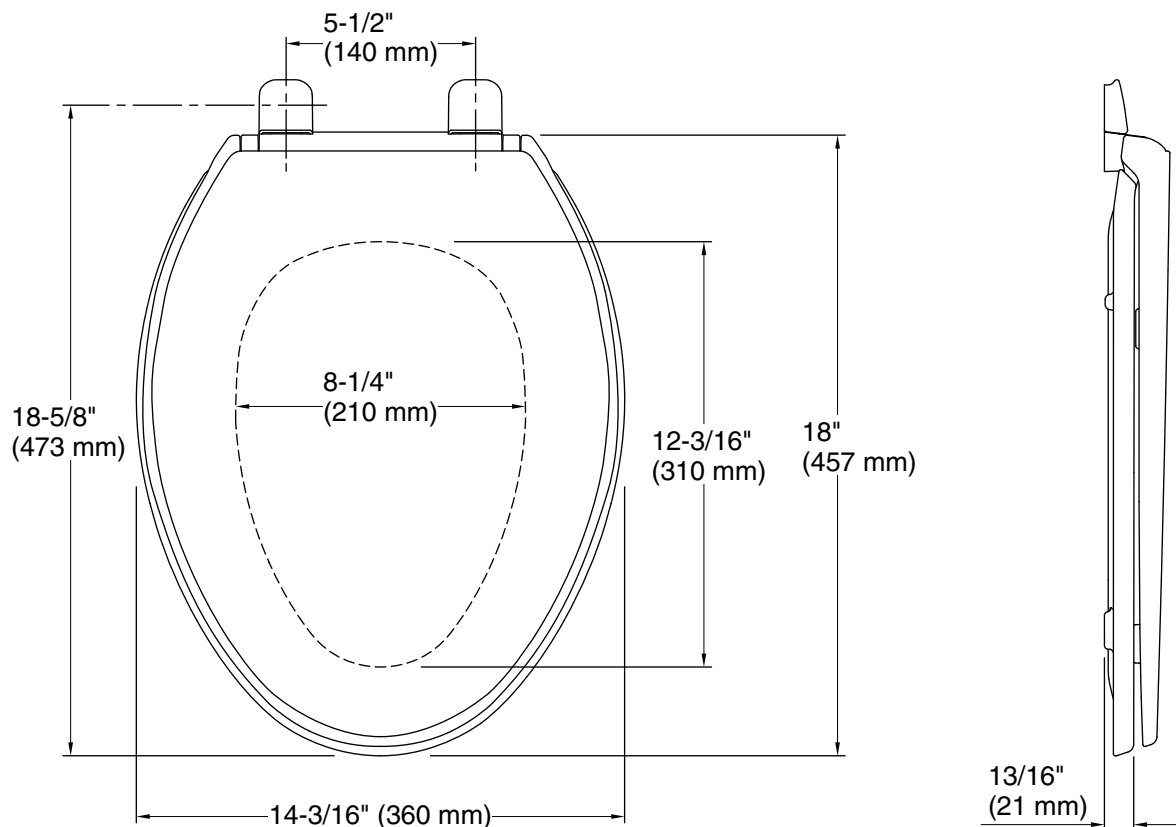

Color	Code	Description
	0	White
	96	Biscuit

Technical Information

All product dimensions are nominal.

Seat shape type: Elongated

Seat front type: Closed-front

Seat-mounting holes: 5-1/2" (140 mm)

Notes

Install this product according to the installation instructions.