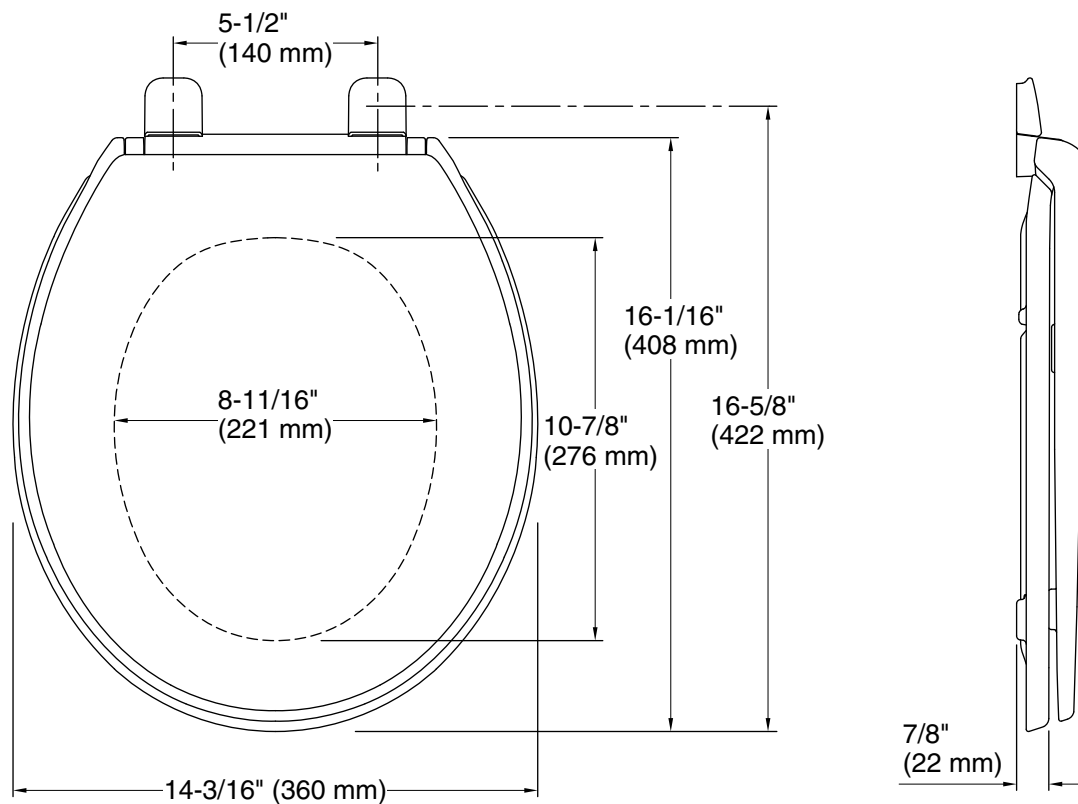

Color	Code	Description
	0	White
	96	Biscuit

Technical Information

All product dimensions are nominal.

Seat shape type: Round-front

Seat front type: Closed-front

Seat-mounting holes: 5-1/2" (140 mm)

Notes

Install this product according to the installation instructions.