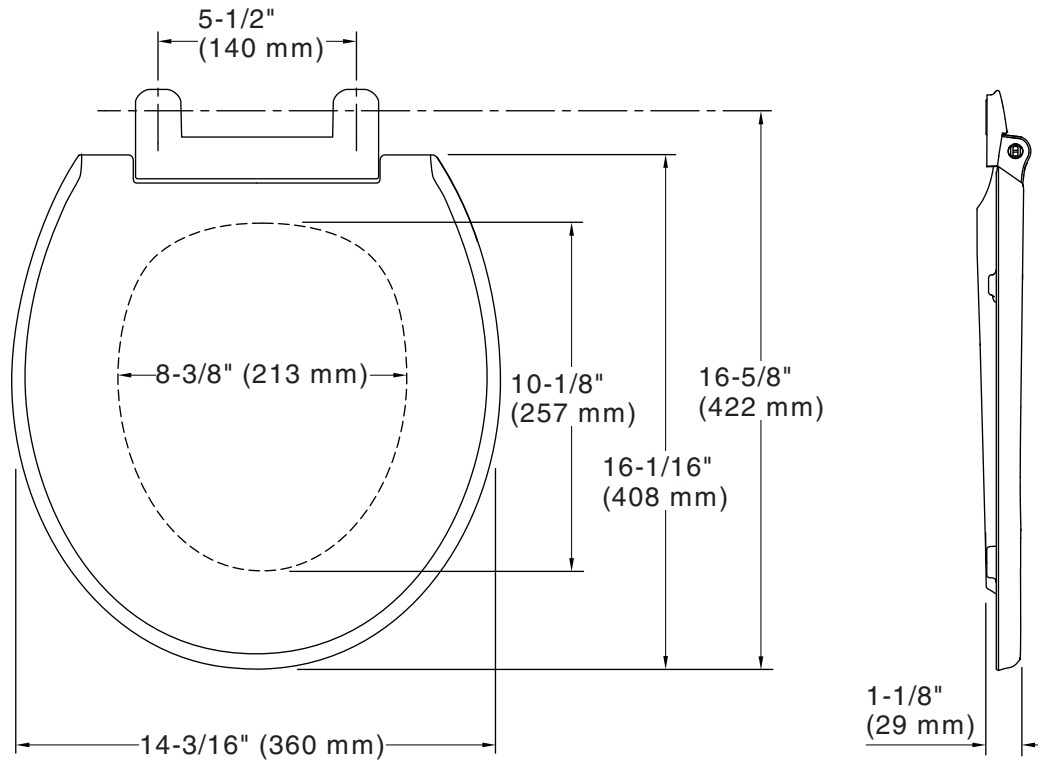

Color	Code	Description
	0	White
	96	Biscuit
	47	Almond
	NY	Dune
	95	Ice™ Grey
	G9	Sandbar
	33	Mexican Sand™
	K4	Cashmere
	58	Thunder™ Grey
	7	Black Black™

Technical Information

All product dimensions are nominal.