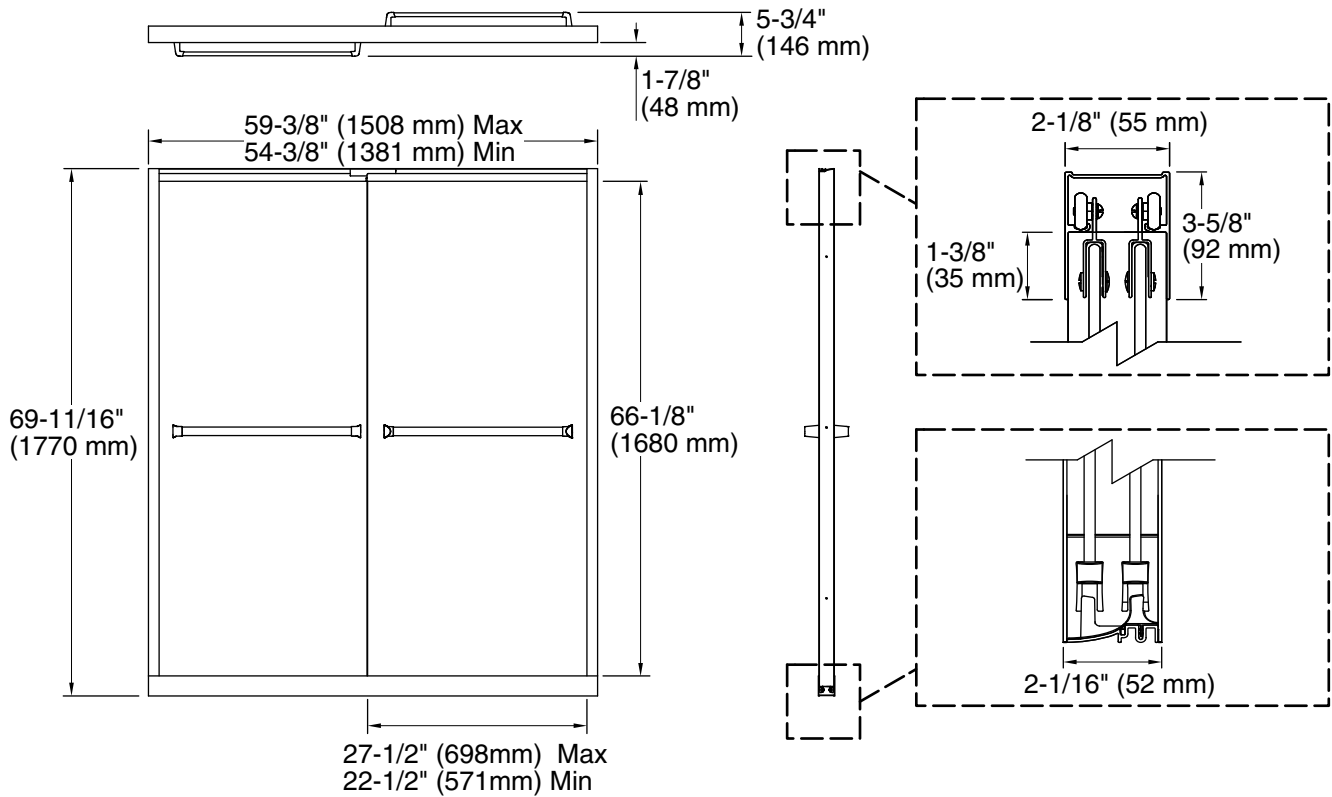

Installation

- Fits opening widths 54-3/8" – 59-3/8".
- Out-of-plumb adjustability allows for simpler installation.
- Can be installed to open to the left or right.
- For residential use only.
- Not for use in hospitality.

Color tiles intended for reference only.

Color	Code	Description
-------	------	-------------

	ADR	
--	-----	--

	N	
--	---	--

	S	
--	---	--

Technical Information

All product dimensions are nominal.

- Installation type: For shower base installation
- Opening style: Sliding/Bypass
- Opening Width - Min: 54-3/8" (1381 mm)
- Opening Width - Max: 59-3/8" (1508 mm)
- Walk-through - Min: 22-1/2" (572 mm)
- Walk-through - Max: 27-1/2" (699 mm)
- Glass thickness: 1/4" (6 mm)
- Glass coating: CleanCoat®