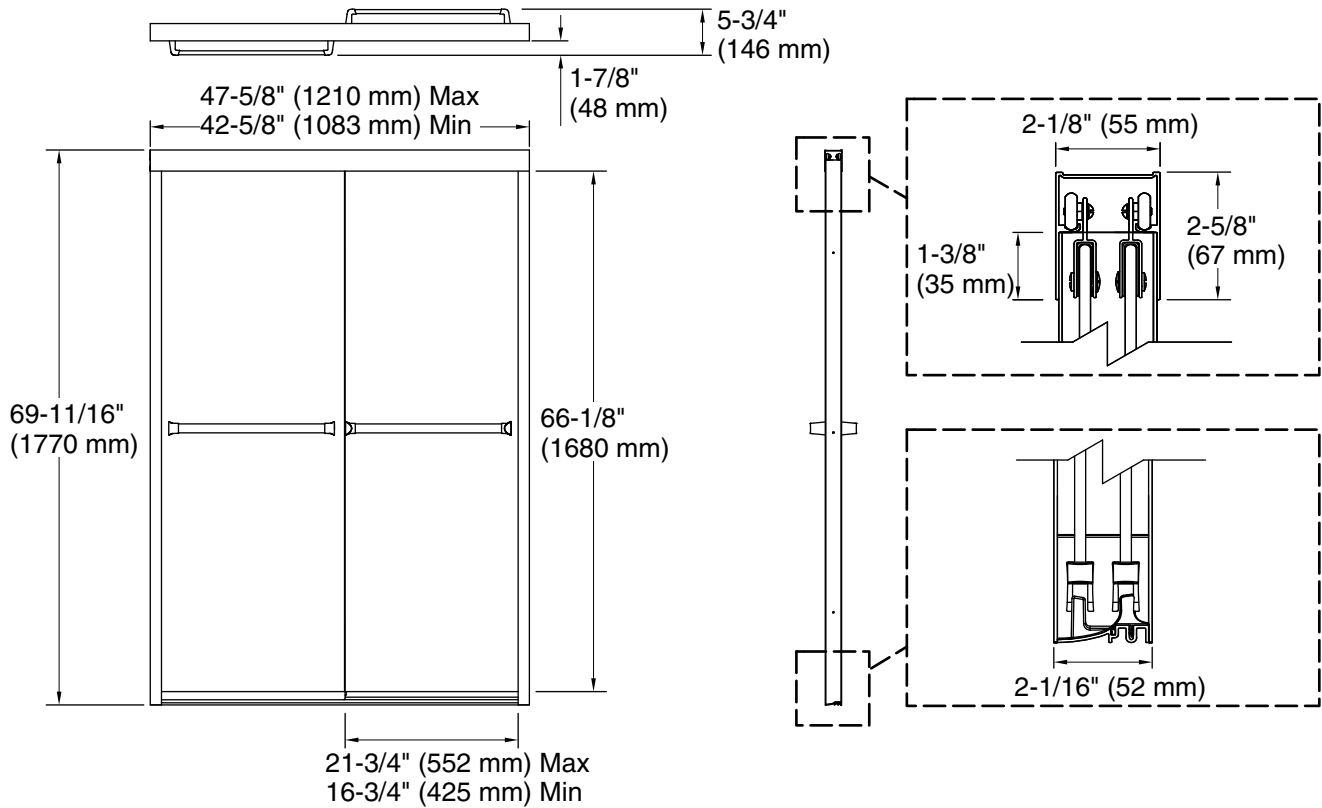

Installation

- Fits opening widths 42-5/8" – 47-5/8".
- Out-of-plumb adjustability allows for simpler installation.
- Can be installed to open to the left or right.
- For residential use only.
- Not for use in hospitality.

Color tiles intended for reference only.

Color	Code	Description
	ADR	
	N	
	S	

Technical Information

All product dimensions are nominal.

- Installation type: For shower base installation, For shower base installation
- Opening style: Sliding/Bypass
- Opening Width - Min: 42-5/8" (1083 mm)
- Opening Width - Max: 47-5/8" (1210 mm)
- Walk-through - Min: 16-3/4" (425 mm)
- Walk-through - Max: 21-3/4" (552 mm)
- Glass thickness: 1/4" (6 mm)
- Glass coating: CleanCoat®