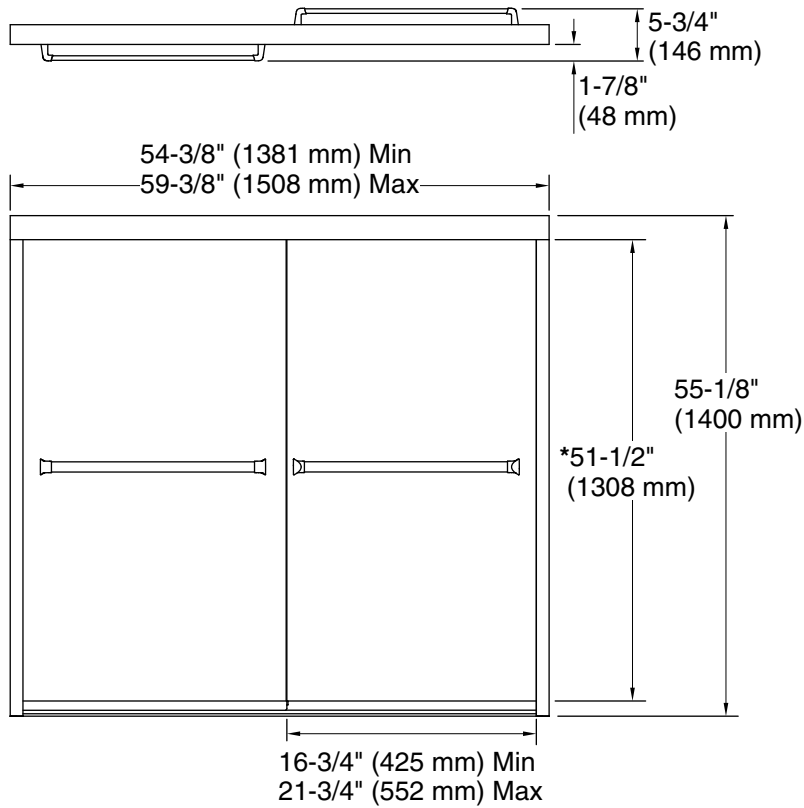

Installation

- Fits opening widths 54-3/8" – 59-3/8".
- Out-of-plumb adjustability allows for simpler installation.
- Can be installed to open to the left or right.
- For residential use only.
- Not for use in hospitality.

Color tiles intended for reference only.

Color	Code	Description
-------	------	-------------

	ADR	
--	-----	--

	N	
--	---	--

	S	
--	---	--

Technical Information

- All product dimensions are nominal.
- Installation type: For bath installation
 - Opening style: Sliding/Bypass
 - Opening Width - Min: 54-3/8" (1381 mm)
 - Opening Width - Max: 59-3/8" (1508 mm)
 - Walk-through - Min: 22-1/2" (572 mm)
 - Walk-through - Max: 27-1/2" (698 mm)
 - Glass thickness: 1/4" (6 mm)
 - Glass coating: CleanCoat®