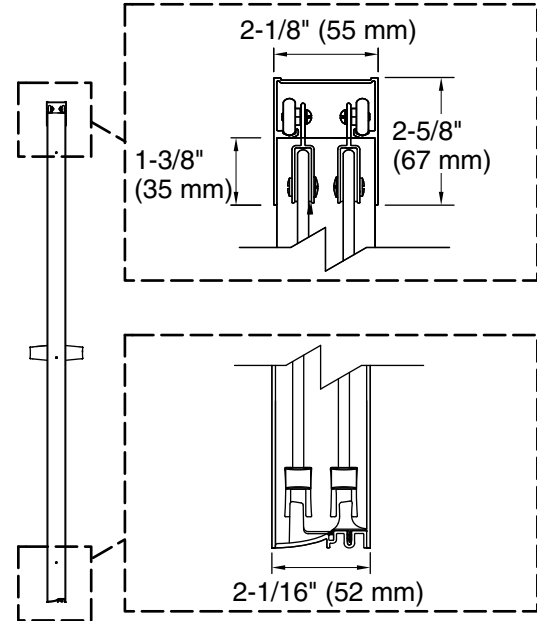

Installation

- Fits opening widths 54-3/8" – 59-3/8".
- Out-of-plumb adjustability allows for simpler installation.
- Can be installed to open to the left or right.
- For residential use only.
- Not for use in hospitality.

Color tiles intended for reference only.

Color	Code	Description
-------	------	-------------

	ADR	
--	-----	--

	N	
--	---	--

	S	
--	---	--

Technical Information

- All product dimensions are nominal.
- Installation type: For bath installation
 - Opening style: Sliding/Bypass
 - Opening Width - Min: 54-3/8" (1381 mm)
 - Opening Width - Max: 59-3/8" (1508 mm)
 - Walk-through - Min: 22-1/2" (572 mm)
 - Walk-through - Max: 27-1/2" (698 mm)
 - Glass thickness: 1/4" (6 mm)
 - Glass coating: CleanCoat®