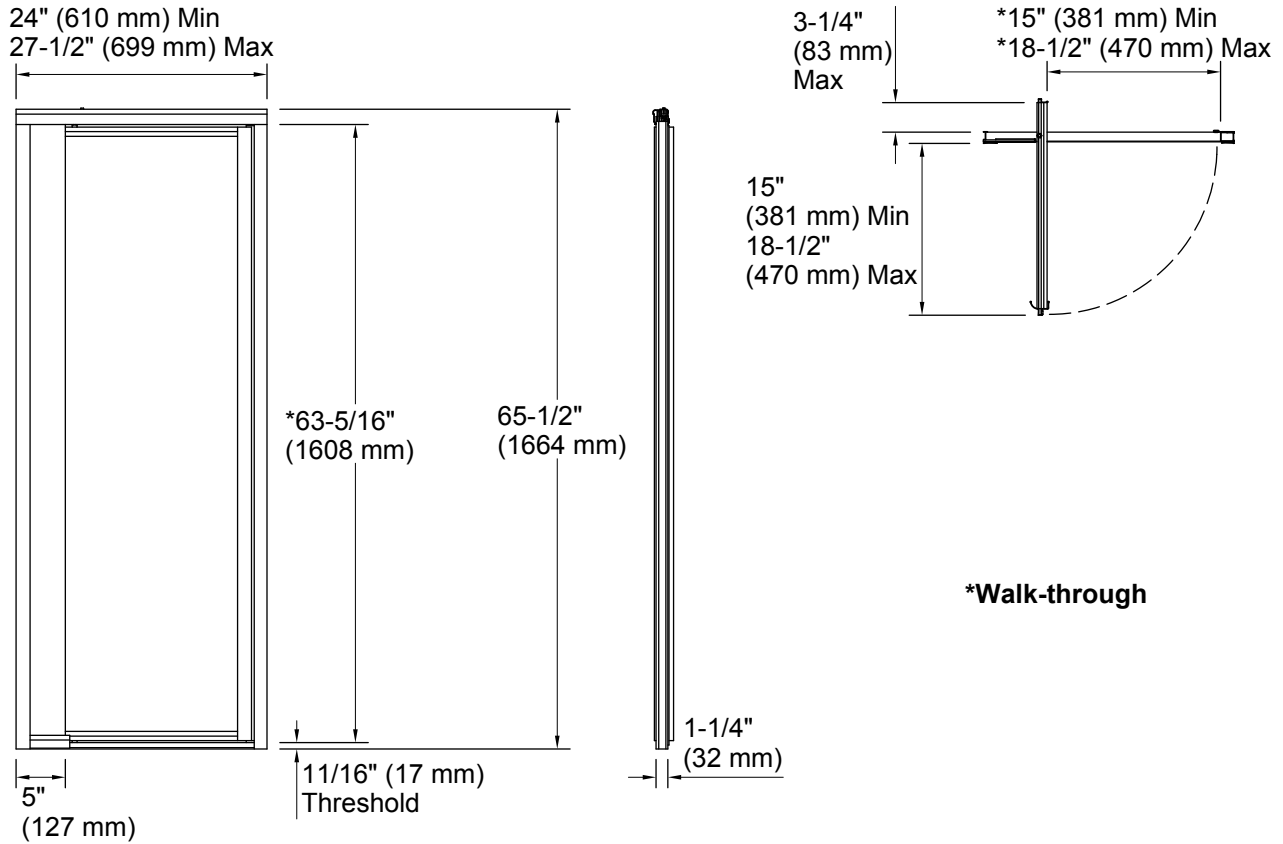

**Features**

- Framed, 1/8" (3 mm) thick tempered glass door and 3/16" (5 mm) thick tempered glass in-line panel.
- Pivot bushings provide smooth, silent operation.
- Full-length magnetic door latch provides secure door closure.
- Threshold conveniently directs water back into shower.
- Full-length handle for easy operation.

*Color tiles intended for reference only.*

**Color Code Description**

■ S Silver

**Available Glass Options**

**Code Description**

Pebbled

**Vista Pivot™ II**  
Framed Pivot Shower Door  
**1500D-27**

**\*Walk-through**

**Technical Information**

All product dimensions are nominal.

Installation type: For shower base installation

Opening Width - Min: 24" (610 mm)

Opening Width - Max: 27-1/2" (699 mm)

Walk-through - Min: 15" (381 mm)

Walk-through - Max: 18-1/2" (470 mm)

Glass thickness: 1/8" (3 mm)

**Notes**

Install this product according to the installation guide.

The vertical opening should be a minimum of 67" (1702 mm) to allow for installation clearance.