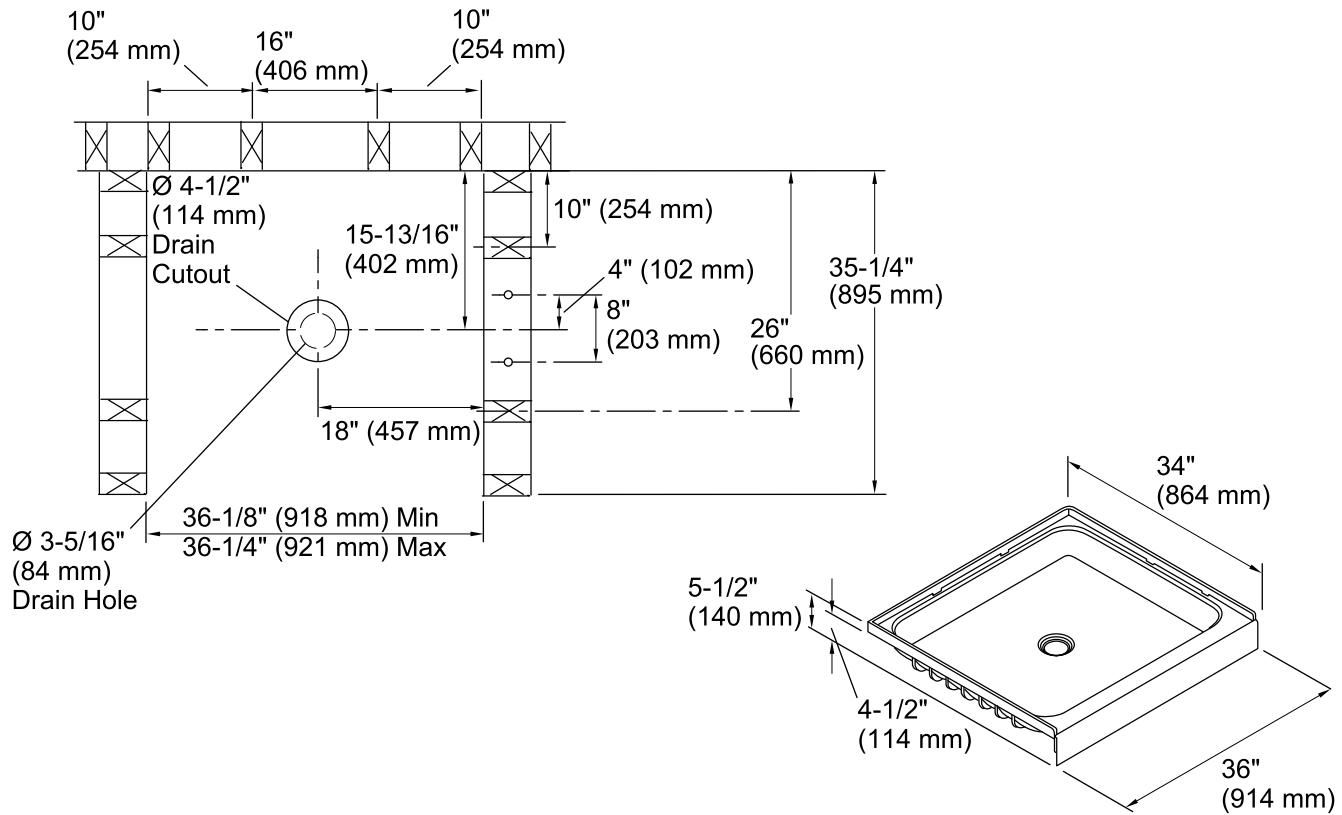

Ensemble™

36" Shower Base

72101100

Features

- Compression molded from our exclusive Vikrell® material.
- Durable high gloss finish.
- 36" (914 mm) x 34" (864 mm) x 4-1/2" (114 mm) base finished dimensions.

See website for detailed warranty information.

Available Color/Finishes

Color tiles intended for reference only.

Color	Code	Description
	0	White
	96	KOHLER Biscuit

Technical Information

All product dimensions are nominal.

Installation: 3-Wall Alcove

Drain location: Center

Notes

Install this product according to the installation instructions.

Studs should be positioned roughly as shown.

Double studding is recommended for pivot shower door installations.