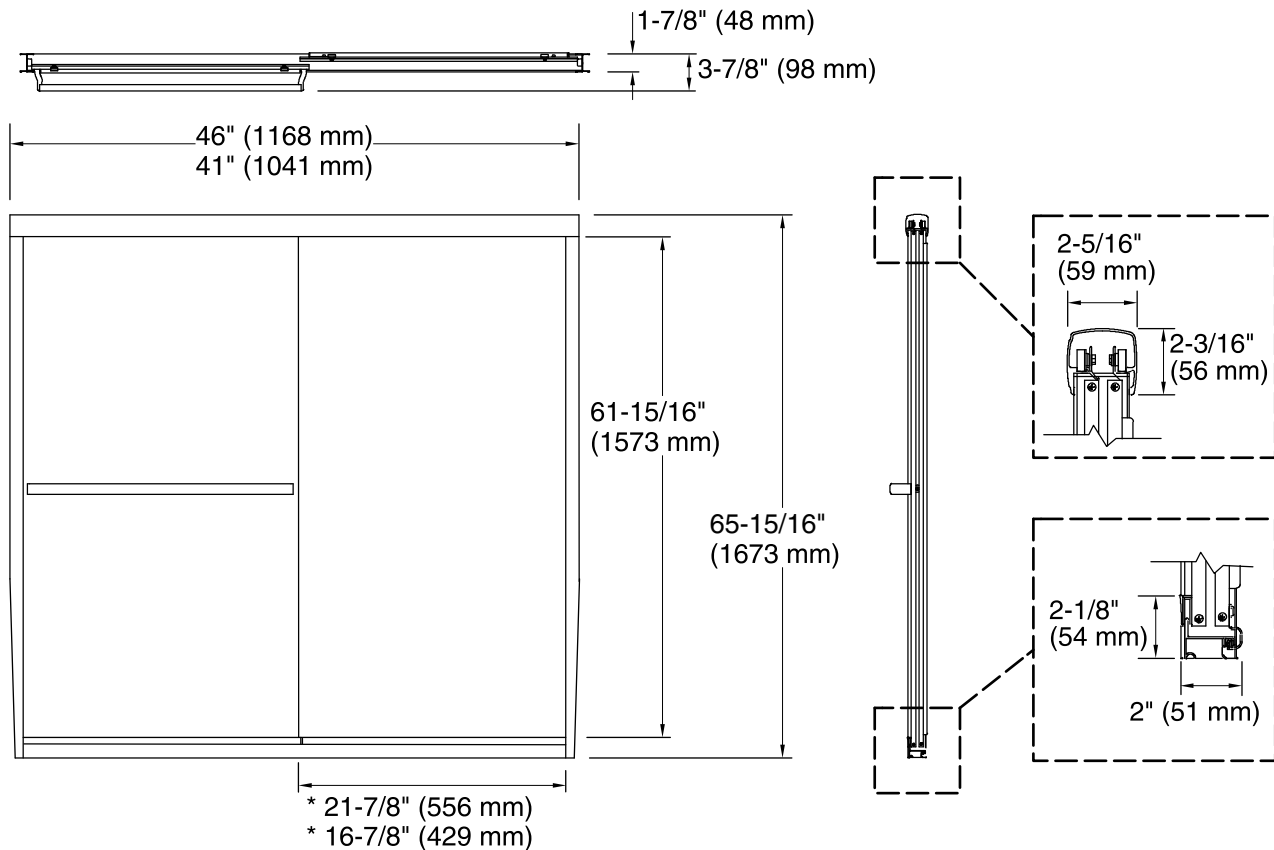

For the most current Specification Sheet, go to [www.sterlingplumbing.com](http://www.sterlingplumbing.com).

8-1-2018 09:31

**Technical Information**

All product dimensions are nominal.  
 Installation type: For shower base installation  
 Opening Width - Min: 41" (1041 mm)  
 Opening Width - Max: 46" (1168 mm)  
 Walk-through - Min: 16-7/8" (429 mm)  
 Walk-through - Max: 21-7/8" (556 mm)  
 Glass thickness: 1/8" (3 mm)

**Notes**

Install this product according to the installation guide.  
 The vertical opening should be a minimum of 67-7/16" (1713 mm) to allow for installation clearance.